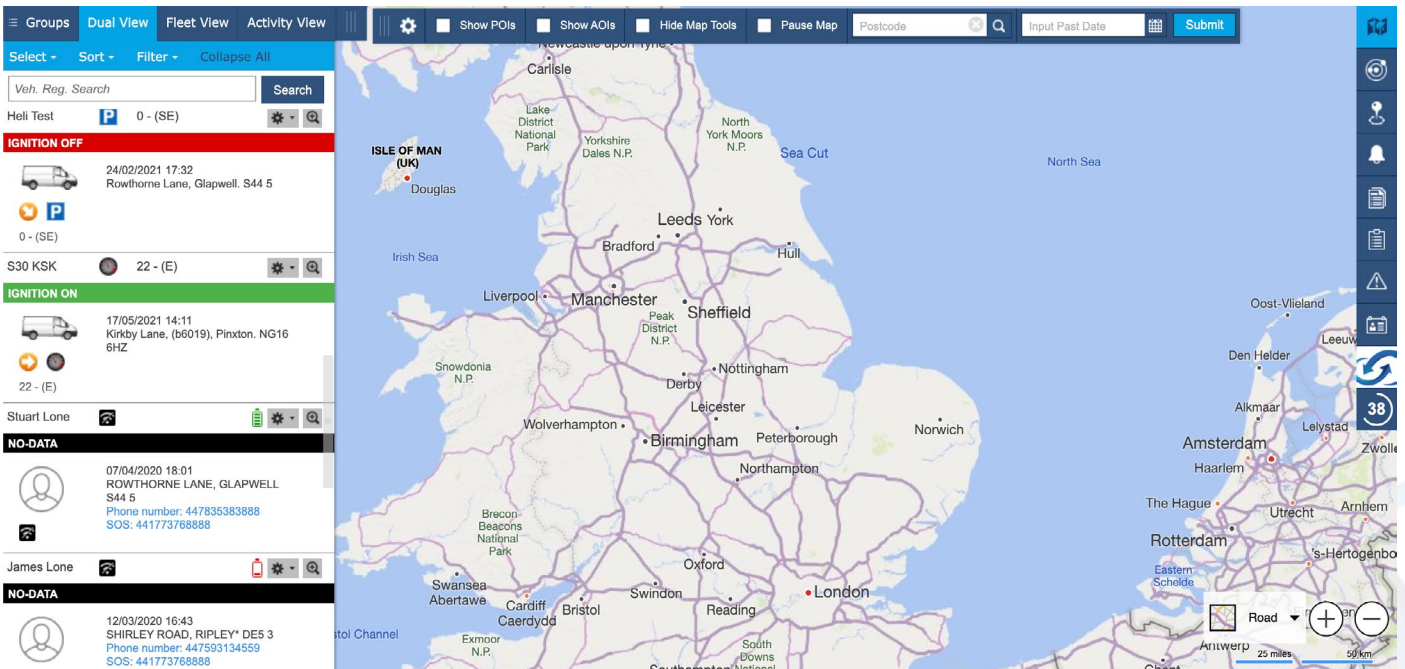

Today's Journey

This guide will show you how to generate a report regarding a vehicles journey that day as well as show you the vehicles activity view.

1. Log in to your tracking portal.

2. In the view menu on the left click on the required vehicle and click the settings cog, in the dropdown select Today's Journeys.

5. The green arrow shows at which point of the journey your vehicle is currently. Also you can download a .pdf report showing the specified journey.

6. Your .pdf report will look like this and show a snail trail of the vehicle journey as well as a text based report.

Snail Trail

S30 KSK

17/05/2021

From ROWTHORNE LANE, GLAPWELL to CALLYWHITE LANE, DRONFIELD

Distance: 17.02 Miles, Duration: 00:41:53, Max Speed: 50.95 mph, Idling: 00:06:41

Date Time	Icon	Location	Postcode	Speed (mph)	Event
2021.05.17 08:03:54		Rowthorne Lane, Glapwell	S44 5QF	0	-
2021.05.17 08:05:51	📍	Rowthorne Lane, Glapwell	S44 5QF	6	-
2021.05.17 08:05:55	📍	Rowthorne Lane, Glapwell	S44 5QB	11	-
2021.05.17 08:06:35	📍	Bolsover Road, Glapwell	S44 5NJ	15	-
2021.05.17 08:06:45	📍	Glapwell Lane, Glapwell	S44 5PY	22	-
2021.05.17 08:08:45	📍	Mansfield Road, Palterton	S44 6UN	51	-
2021.05.17 08:10:45	📍	Portland Avenue, Bolsover	S44 6EF	24	-
2021.05.17 08:11:05	📍	Moor Lane, Bolsover	S44 6EB	10	-
2021.05.17 08:12:12	📍	Mooracre Lane, Bolsover	S44 6ER	14	-
2021.05.17 08:13:09	📍	Mooracre Lane, Bolsover	S44 6ER	17	-
2021.05.17 08:13:14	📍	Mooracre Lane, Bolsover	S44 6ER	11	-
2021.05.17 08:13:18	📍	Mooracre Lane, Bolsover	S44 6ER	10	-
2021.05.17 08:13:37	📍	Mooracre Lane, Bolsover	S44 6ER	7	-
2021.05.17 08:13:38	📍	Mooracre Lane, Bolsover	S44 6ER	6	-
2021.05.17 08:14:02	📍	Mooracre Lane, Bolsover	S44 6ER	9	-