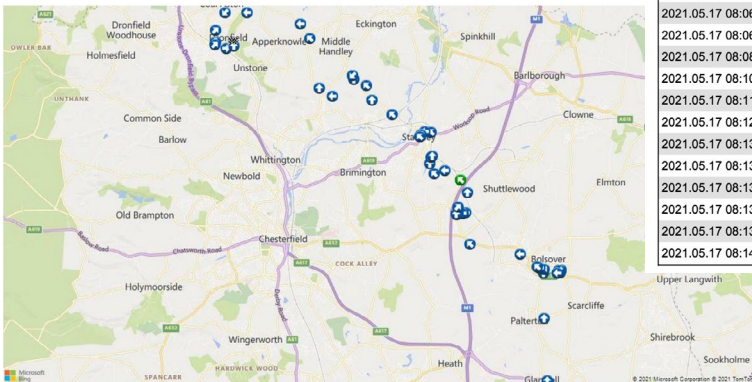

Journey Details PDF

▶ ⏸ ⏹ Speed 2x

Time	Icon	Location	Postcode	POI/AOI	mph
08:03:54	🟢	Rowthorne Lane, Glapwell	S44 5QF	stuart home	0
08:05:51	📍	Rowthorne Lane, Glapwell	S44 5QF	stuart home	6.21
08:05:55	📍	Rowthorne Lane, Glapwell	S44 5QB	stuart home	11.18
08:06:35	📍	Bolsover Road, Glapwell	S44 5NJ	-	14.90
08:06:45	📍	Glapwell Lane, Glapwell	S44 5PY	-	22.37
08:08:45	📍	Mansfield Road, Palterton	S44 6UN	-	50.95
08:10:45	📍	Portland Avenue, Bolsover	S44 6EF	-	23.61
08:11:05	📍	Moor Lane, Bolsover	S44 6EB	-	9.93
08:12:12	📍	Mooracre Lane, Bolsover	S44 6ER	-	13.67
08:13:09	📍	Mooracre Lane, Bolsover	S44 6ER	-	17.39

5. The green arrow shows at which point of the journey your vehicle is currently. Also you can download a .pdf report showing the specified journey.

6. Your .pdf report will look like this and show a snail trail of the vehicle journey as well as a text based report.

Snail Trail

S30 KSK

17/05/2021

From ROWTHORNE LANE, GLAPWELL to CALLYWHITE LANE, DRONFIELD

Distance: 17.02 Miles, Duration: 00:41:53, Max Speed: 50.95 mph, Idling: 00:06:41

Date Time	Icon	Location	Postcode	Speed (mph)	Event
2021.05.17 08:03:54		Rowthorne Lane, Glapwell	S44 5QF	0	-
2021.05.17 08:05:51	📍	Rowthorne Lane, Glapwell	S44 5QF	6	-
2021.05.17 08:05:55	📍	Rowthorne Lane, Glapwell	S44 5QB	11	-
2021.05.17 08:06:35	📍	Bolsover Road, Glapwell	S44 5NJ	15	-
2021.05.17 08:06:45	📍	Glapwell Lane, Glapwell	S44 5PY	22	-
2021.05.17 08:08:45	📍	Mansfield Road, Palterton	S44 6UN	51	-
2021.05.17 08:10:45	📍	Portland Avenue, Bolsover	S44 6EF	24	-
2021.05.17 08:11:05	📍	Moor Lane, Bolsover	S44 6EB	10	-
2021.05.17 08:12:12	📍	Mooracre Lane, Bolsover	S44 6ER	14	-
2021.05.17 08:13:09	📍	Mooracre Lane, Bolsover	S44 6ER	17	-
2021.05.17 08:13:14	📍	Mooracre Lane, Bolsover	S44 6ER	11	-
2021.05.17 08:13:18	📍	Mooracre Lane, Bolsover	S44 6ER	10	-
2021.05.17 08:13:37	📍	Mooracre Lane, Bolsover	S44 6ER	7	-
2021.05.17 08:13:38	📍	Mooracre Lane, Bolsover	S44 6ER	6	-
2021.05.17 08:14:02	📍	Mooracre Lane, Bolsover	S44 6ER	9	-