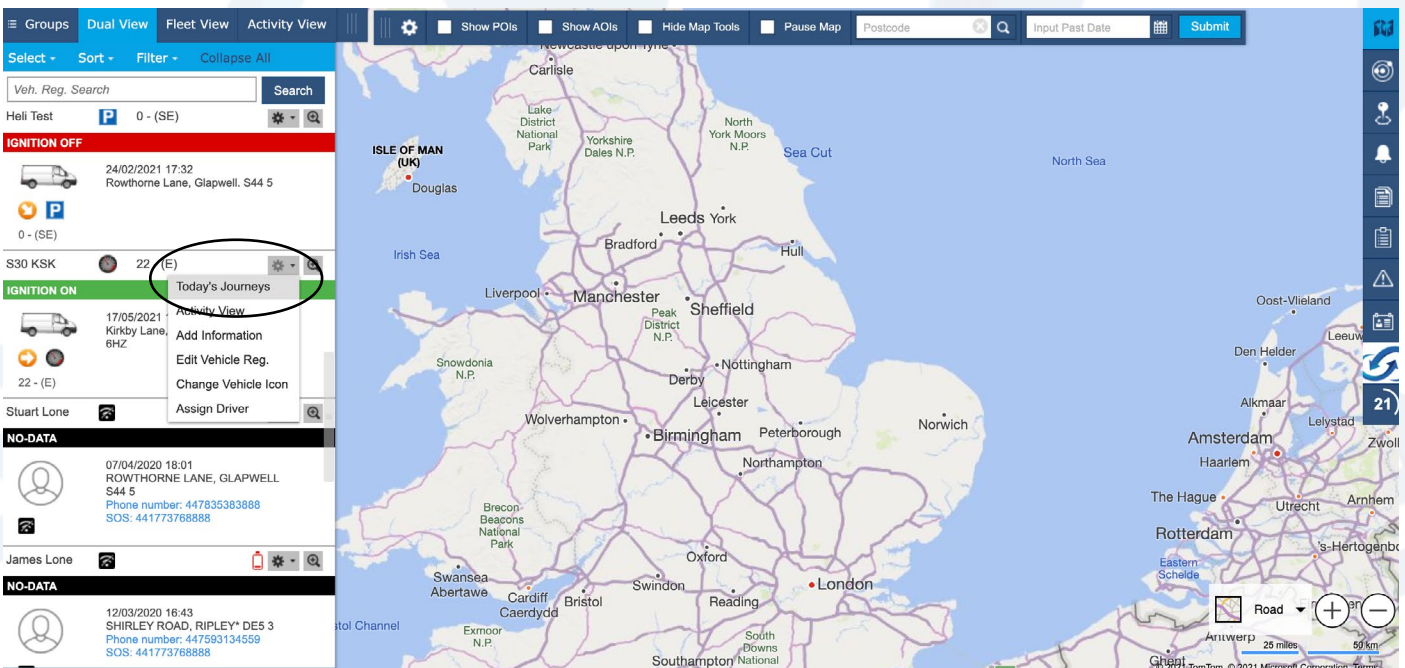

Today's Journey

This guide will show you how to generate a report regarding a vehicles journey that day as well as show you the vehicles activity view.

1. Log in to your tracking portal.

2. In the view menu on the left click on the required vehicle and click the settings cog, in the dropdown select Today's Journeys.

5. The green arrow shows at which point of the journey your vehicle is currently. Also you can download a .pdf report showing the specified journey.

6. Your .pdf report will look like this and show a snail trail of the vehicle journey as well as a text based report.

Snail Trail

S30 KSK

17/05/2021

From ROWTHORNE LANE, GLAPWELL to CALLYWHITE LANE, DRONFIELD

Distance: 17.02 Miles, Duration: 00:41:53, Max Speed: 50.95 mph, Idling: 00:06:41

Date Time	Icon	Location	Postcode	Speed (mph)	Event
2021.05.17 08:03:54		Rowthorne Lane, Glapwell	S44 5QF	0	-
2021.05.17 08:05:51	📍	Rowthorne Lane, Glapwell	S44 5QF	6	-
2021.05.17 08:05:55	📍	Rowthorne Lane, Glapwell	S44 5QB	11	-
2021.05.17 08:06:35	📍	Bolsover Road, Glapwell	S44 5NJ	15	-
2021.05.17 08:06:45	📍	Glapwell Lane, Glapwell	S44 5PY	22	-
2021.05.17 08:08:45	📍	Mansfield Road, Palterton	S44 6UN	51	-
2021.05.17 08:10:45	📍	Portland Avenue, Bolsover	S44 6EF	24	-
2021.05.17 08:11:05	📍	Moor Lane, Bolsover	S44 6EB	10	-
2021.05.17 08:12:12	📍	Mooracre Lane, Bolsover	S44 6ER	14	-
2021.05.17 08:13:09	📍	Mooracre Lane, Bolsover	S44 6ER	17	-
2021.05.17 08:13:14	📍	Mooracre Lane, Bolsover	S44 6ER	11	-
2021.05.17 08:13:18	📍	Mooracre Lane, Bolsover	S44 6ER	10	-
2021.05.17 08:13:37	📍	Mooracre Lane, Bolsover	S44 6ER	7	-
2021.05.17 08:13:38	📍	Mooracre Lane, Bolsover	S44 6ER	6	-
2021.05.17 08:14:02	📍	Mooracre Lane, Bolsover	S44 6ER	9	-