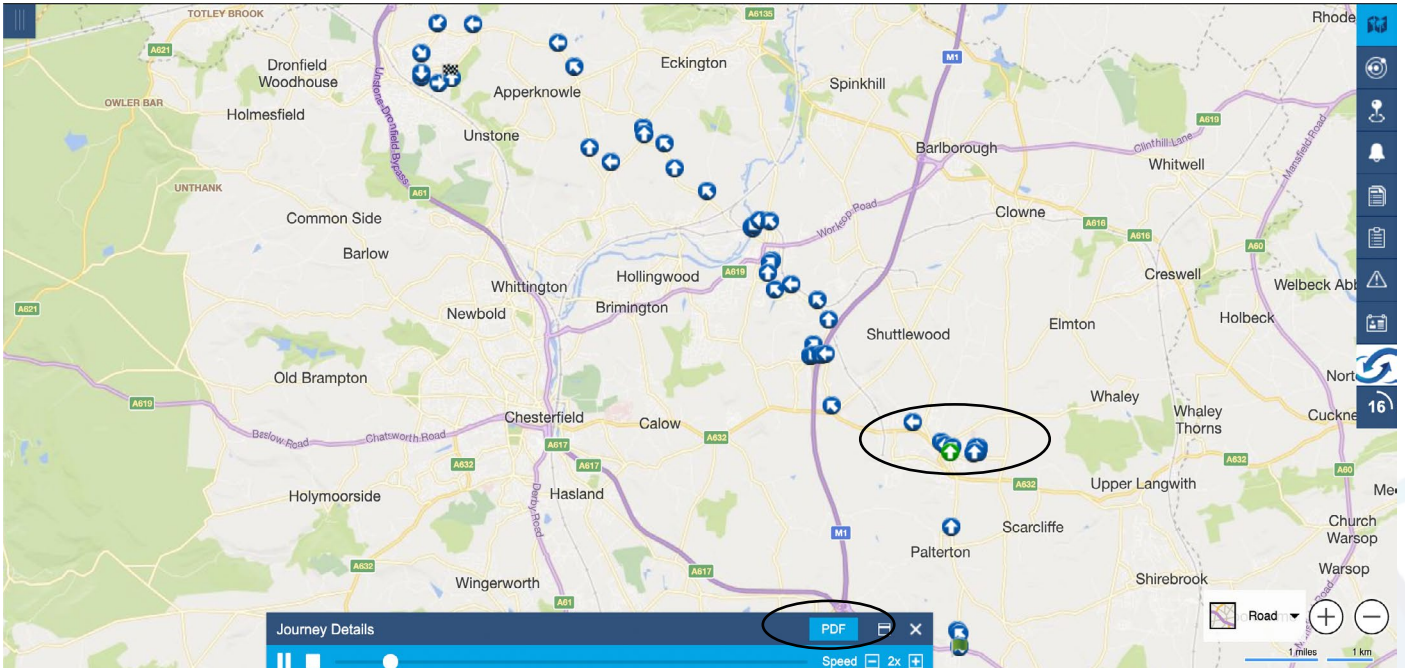

5. The green arrow shows at which point of the journey your vehicle is currently. Also you can download a .pdf report showing the specified journey.