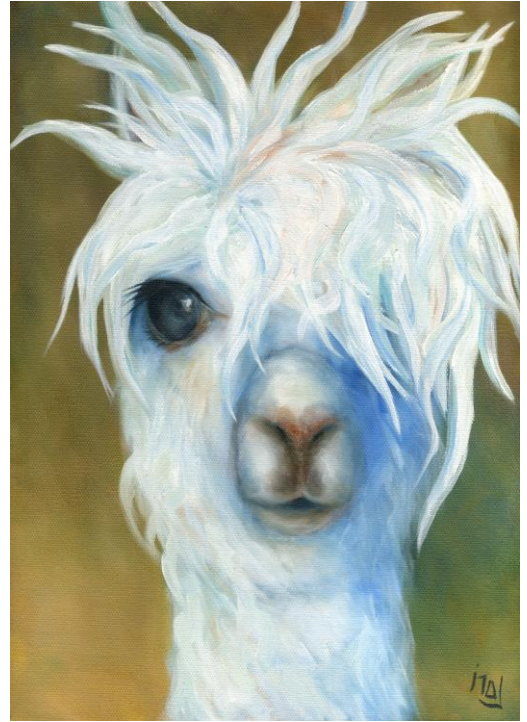

RED DOOR HOME II

Giclee Canvas Prints 11 x 14

1

2

3

4