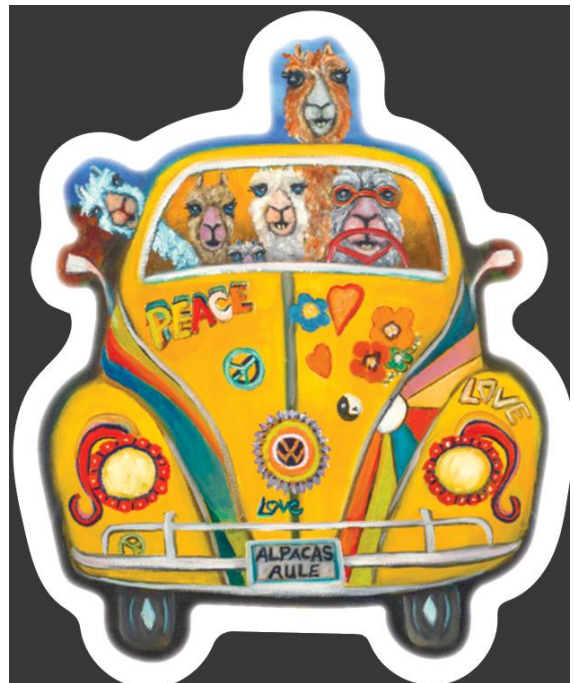

**8,5 x 6 Accessory Pouch (Printed front and back)
Double Stitched, Polyester with Zipper**

1

2

3

RED DOOR HOME II

**8,5 x 6 Accessory Pouch (Printed front and back)
Double Stitched, Polyester with Zipper**

4

5

6

RED DOOR HOME II

Stickers (2.5 x 3)

Farm Details can be added to the sticker upon request

RED DOOR HOME II

Giclee Canvas Prints 11 x 14