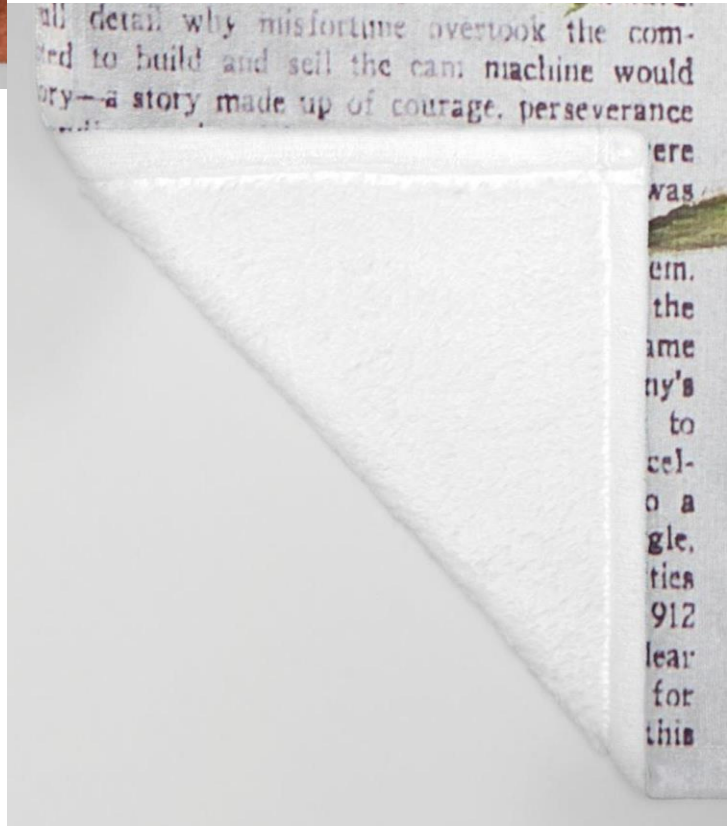

Ostrich Series
50 x 60 Sublimation Blankets
Machine Washable, Plush Sherpa Fleece