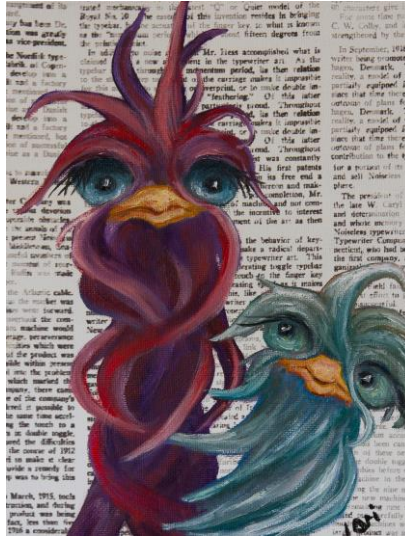

Ostrich Series
50 x 60 Sublimation Blankets
Machine Washable, Plush Sherpa Fleece

5

Llama Series (LA)
8,5 x 6 Accessory Pouch (Printed front and back)
Double Stitched, Polyester with Zipper

Note Photo above is for illustration ONLY

**ALL ostrich images can be reproduced
onto this Pouch.**

Ostrich Series

Small Vertical Greeting Cards 4 x 5 ¼ includes envelope and clear sleeve

Ostrich Series
Small Horizontal Greeting Cards 4 x 5 ¼ includes envelope and clear sleeve