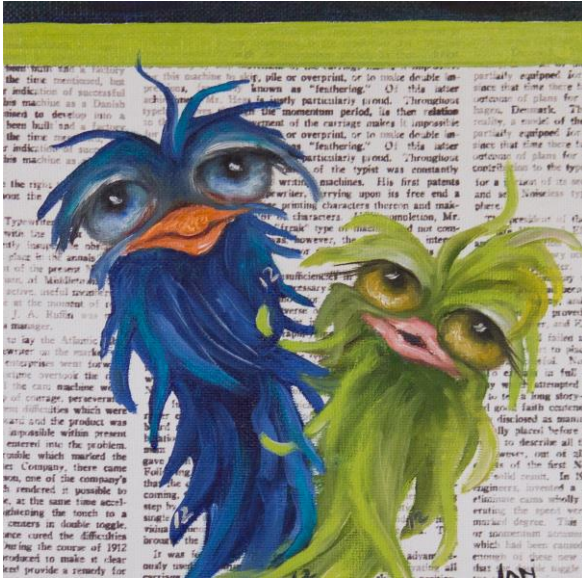

Ostrich Series
4 ¼ x 4 ¼ Sublimation Ceramic Tile
Suitable as Coasters, Trivet or set into a Tray