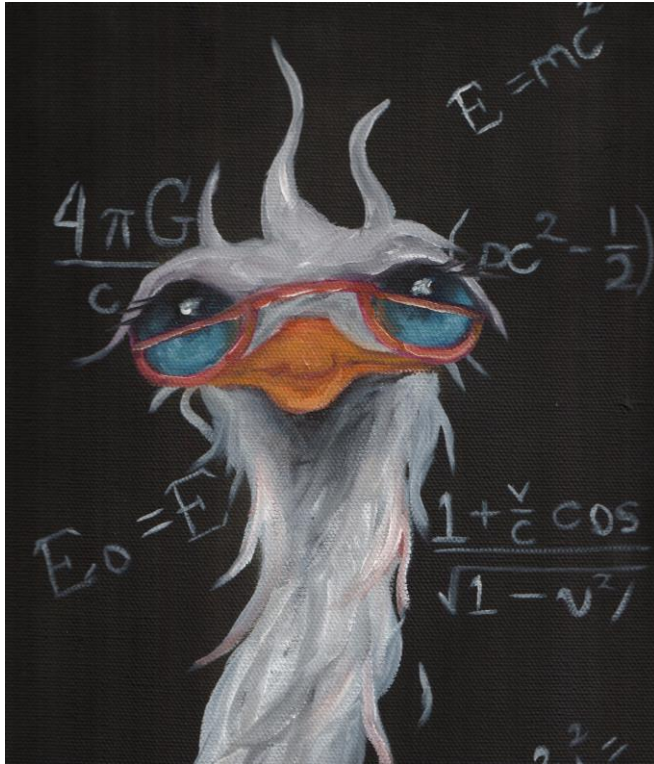

Ostrich Series
16 x 16 Tote Bags - LA (Printed front and back)
Double Stitched, Polyester with 13 inch Strap

1