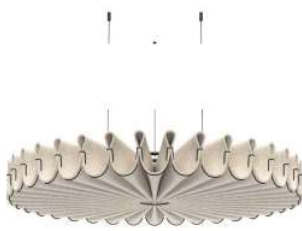

Acoustic Panels

BuzziKey Soft

\$497

Model: Square (SQ-8)
Finish | BuzziFabric: Autumn, Electric, Jade, MidGrey, Natural, Silver, Bottle, Lila

BuzziPleat

\$1530

Model: Edel, Ripple
Size: Medium
Finish | BuzziFelt: Stonegrey, Anthracite, OffWhite (All with black lacing)