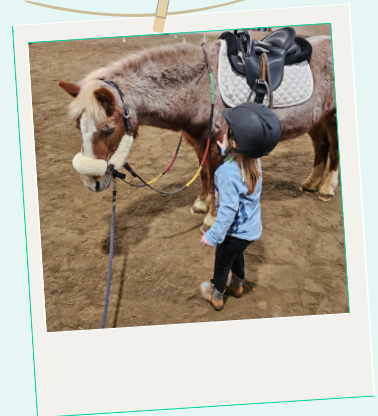

Pony Tales Program

At Peck's Farm & Equestrian Center

Discover our Equine Assisted Learning Program for children ages 3-5!

Activities Include:
Grooming, Feeding,
Riding, Story Time,
ABCs of Barn Yoga,
Arts & Crafts,
Simple Science Projects

Fundamental Horsemanship Skills will be integrated into fun activities.

Register now and spend time with Peck's Mini Ponies!

(860)771-0071 16 Chowanec Road, Columbia CT 06237

Registration Link