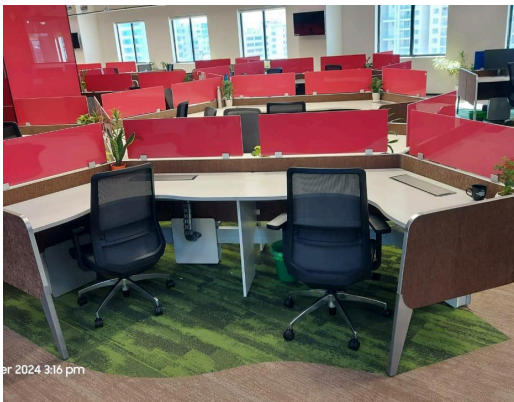

PANEL-BASED WORKSTATIONS

Panel-based workstations are structured desk systems with partitions that provide privacy, organization, and efficient use of office space.

+91 7498465749

fyinashik.com