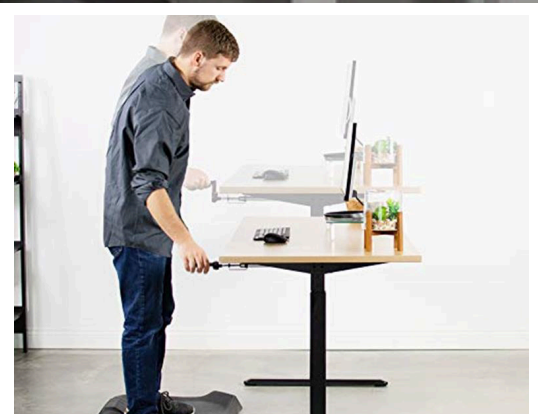

# HEIGHT ADJUSTABLE DESKS

Height-adjustable desks allow users to switch between sitting and standing, promoting comfort, flexibility, and healthier work habits.

---

+91 7498465749

[fyinashik.com](http://fyinashik.com)