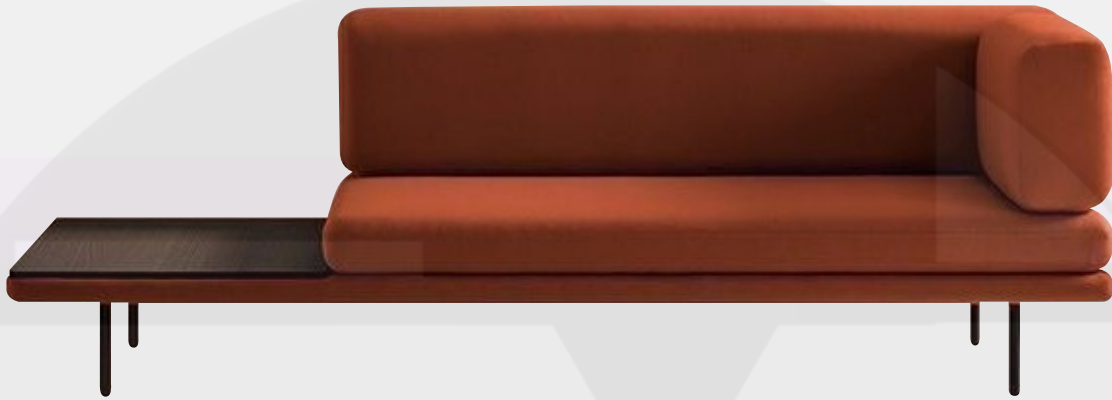

BENZ

FABRIC : 300/- Mtr

	SINGLE SEATER	TWO SEATER	THREE SEATER
FABRIC (MTR.)	3.50	5.00	6.25
SIZE (FT.)	3.25	5.00	6.00
PRICE (₹)	30000/-	42000/-	54000/-