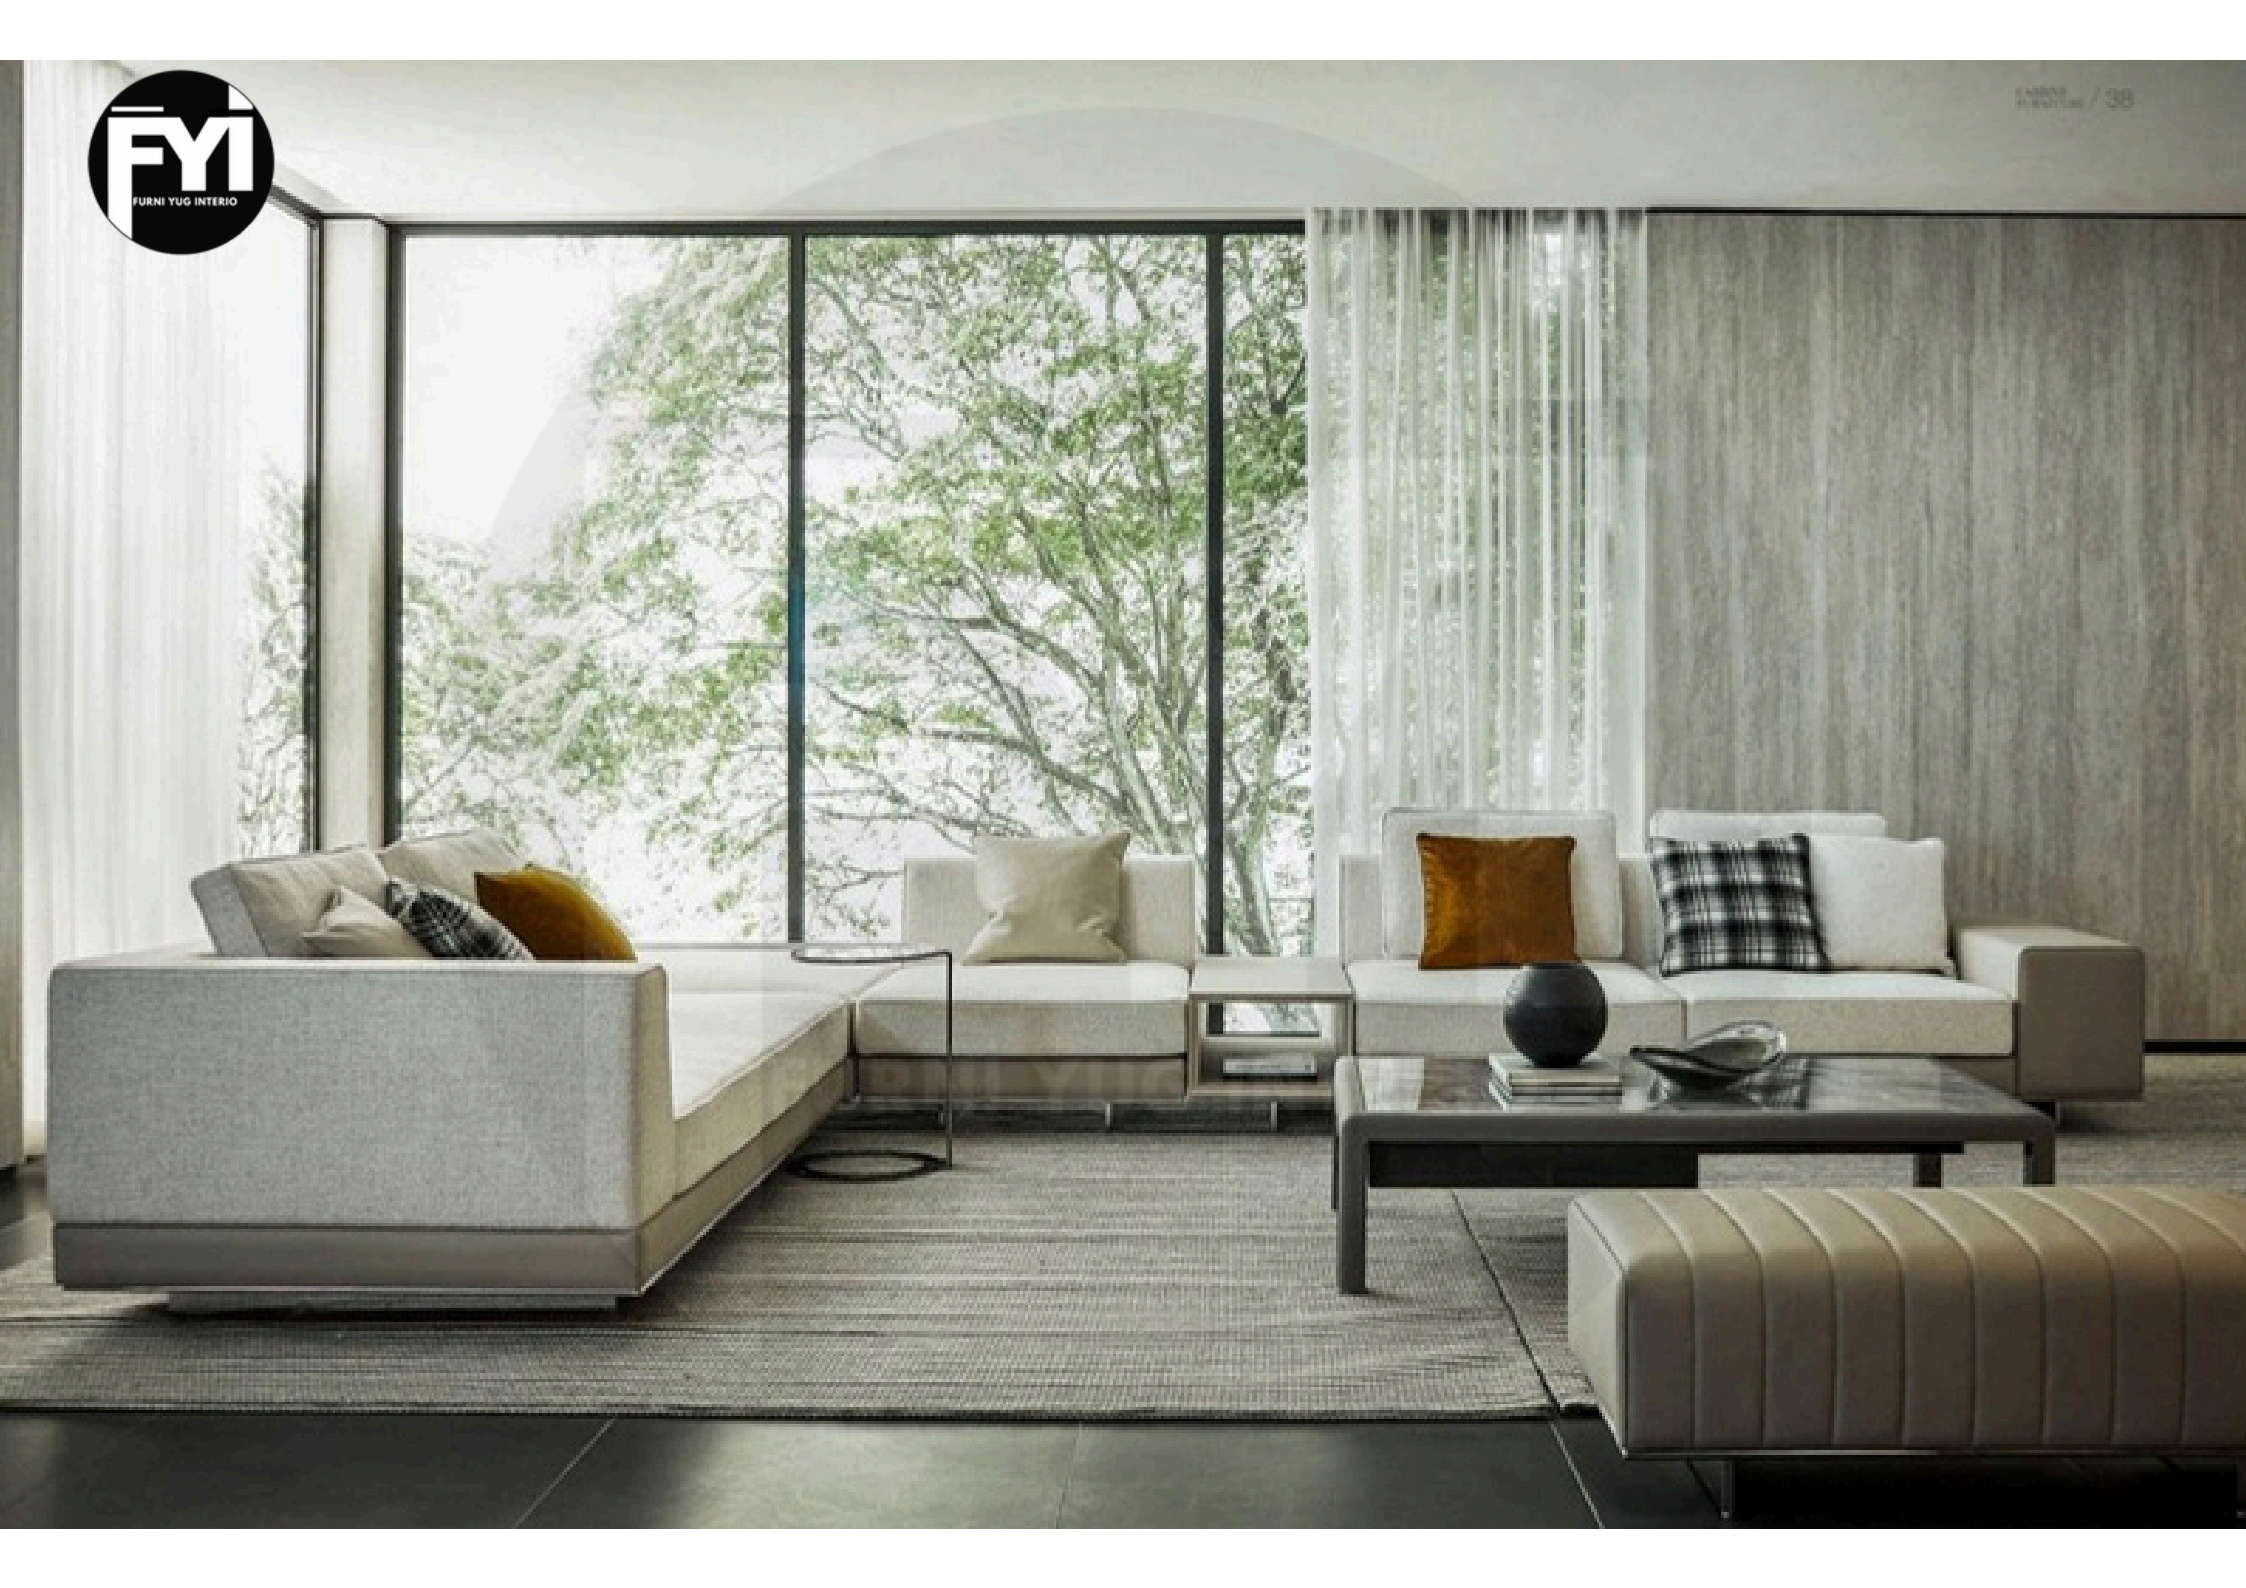

# LIVING ROOM

SPRING / SUMMER SERIES

FURNI YUG INTERIO

FURNI YUG INTERIO

FURNI YUG INTERIO

MY CHAIR MY PRIDE

All Prices are Ex-Warehouse  
GST, Packing, Forwarding & Installation Charges extra as per actual.