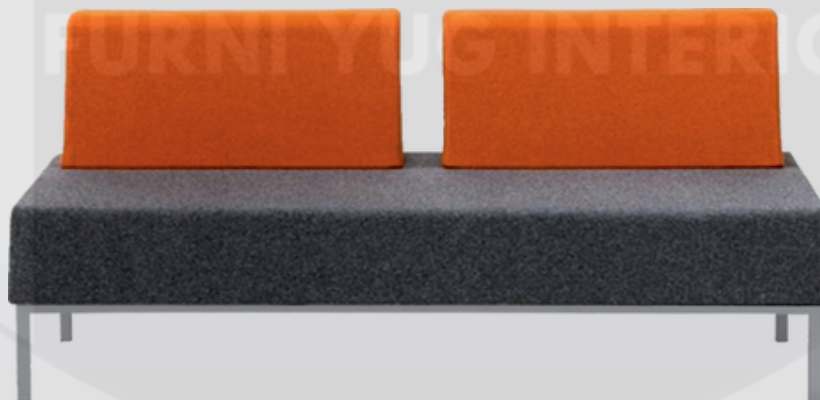

BARCELONA

FABRIC : 200/- Mtr

	SINGLE SEATER	TWO SEATER	THREE SEATER
FABRIC (MTR.)	3.00	4.50	6.00
SIZE (FT.)	2.50	4.50	6.00
PRICE (₹)	31000/-	50500/-	62000/-

KITKAT

FABRIC : 300/- Mtr

	SINGLE SEATER	TWO SEATER	THREE SEATER
FABRIC (MTR.)	3.50	4.50	6.00
SIZE (FT.)	3.00	5.00	6.50
PRICE (₹)	23000/-	34000/-	46000/-