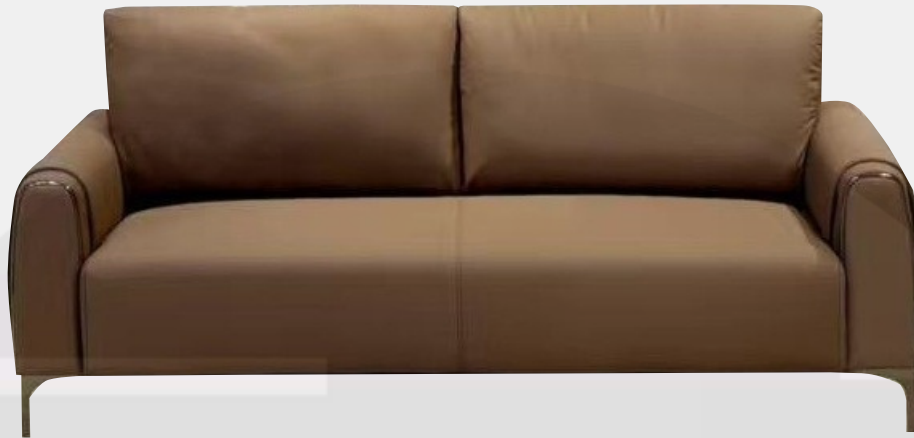

■ GREY ■ TAN

FORTUNE (IMP)

	SINGLE SEATER	TWO SEATER	THREE SEATER
FABRIC (MTR.)	4.50	6.50	7.75
SIZE (FT.)	3.25	5.00	6.75
PRICE (₹)	28000/-	40000/-	52000/-