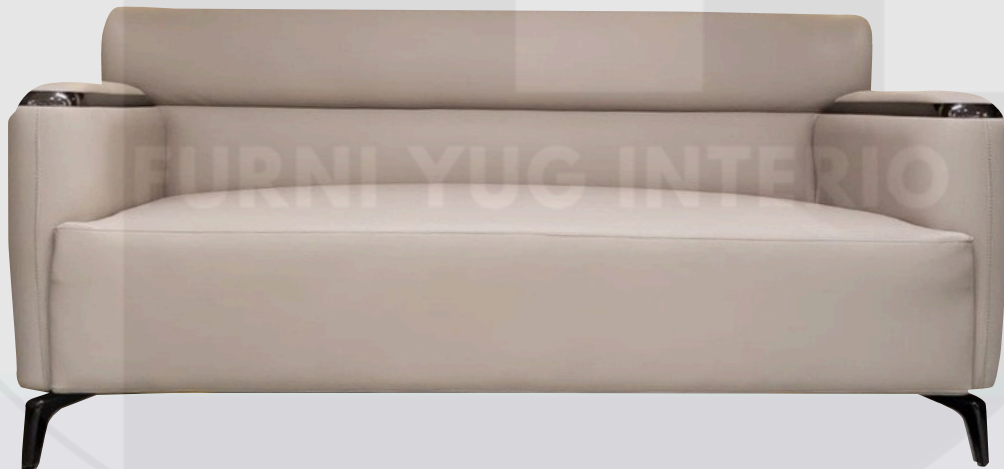

HERITAGE

FABRIC : 400/- Mtr

	SINGLE SEATER	TWO SEATER	THREE SEATER
FABRIC (MTR.)	5.00	6.75	7.75
SIZE (FT.)	3.50	5.25	7.00
PRICE (₹)	30000/-	42000/-	54000/-

IMPERIAL

FABRIC : 400/- Mtr

	SINGLE SEATER	TWO SEATER	THREE SEATER
FABRIC (MTR.)	4.00	6.50	6.5
SIZE (FT.)	3.00	5.00	7.50
PRICE (₹)	32000/-	48000/-	58000/-