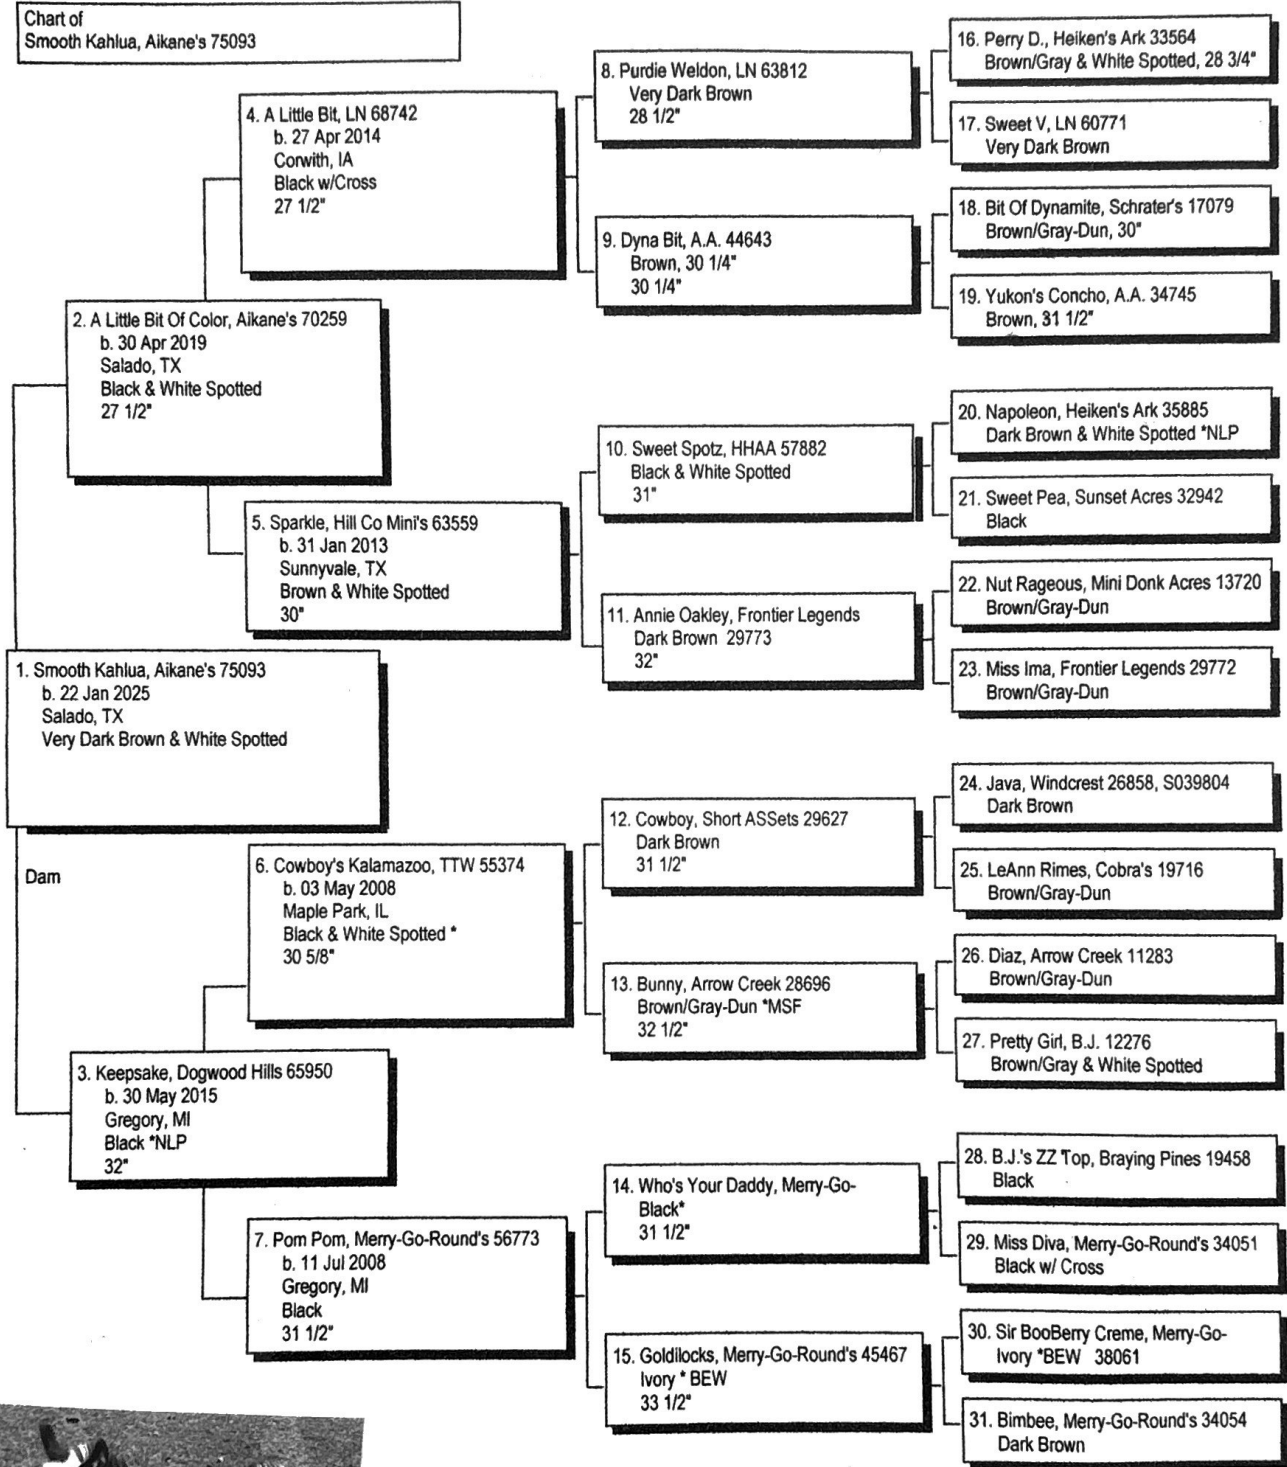

Pedigree

Chart #1

Chart of
Smooth Kahlua, Aikane's 75093

Dam

Kahlua

The American Donkey & Mule Society
3401 Recreation Rd 3, Bonham TX 75418
*www.lovelongears.com, (972) 219-0781
The American Donkey & Mule Society is not
responsible for error in information submitted to
the registry.