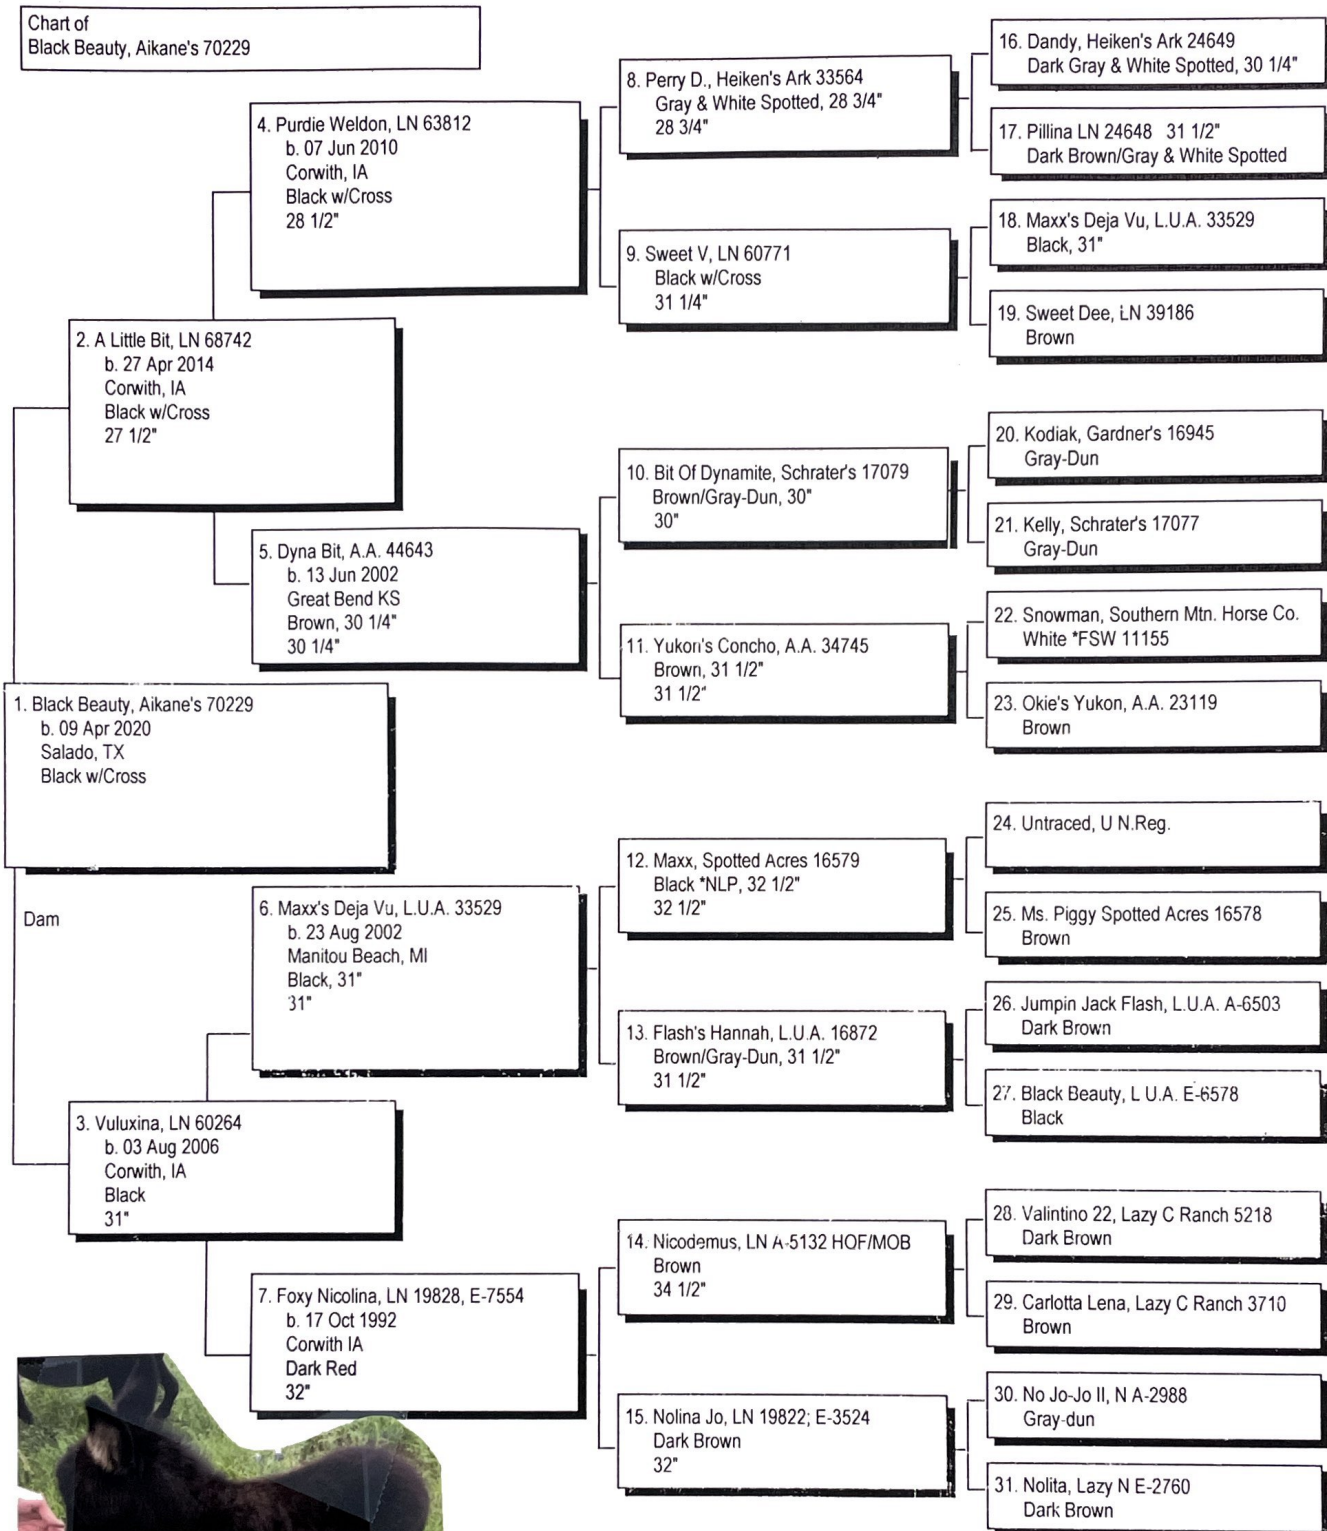

Pedigree

Chart #1

Black Beauty

The American Donkey and Mule Society.  
 PO Box 1210, Lewisville TX 75067  
[www.lovelongears.com/](http://www.lovelongears.com/) (972) 219-0781  
 The American Donkey and Mule Society is not responsible for errors in information submitted to the registry.