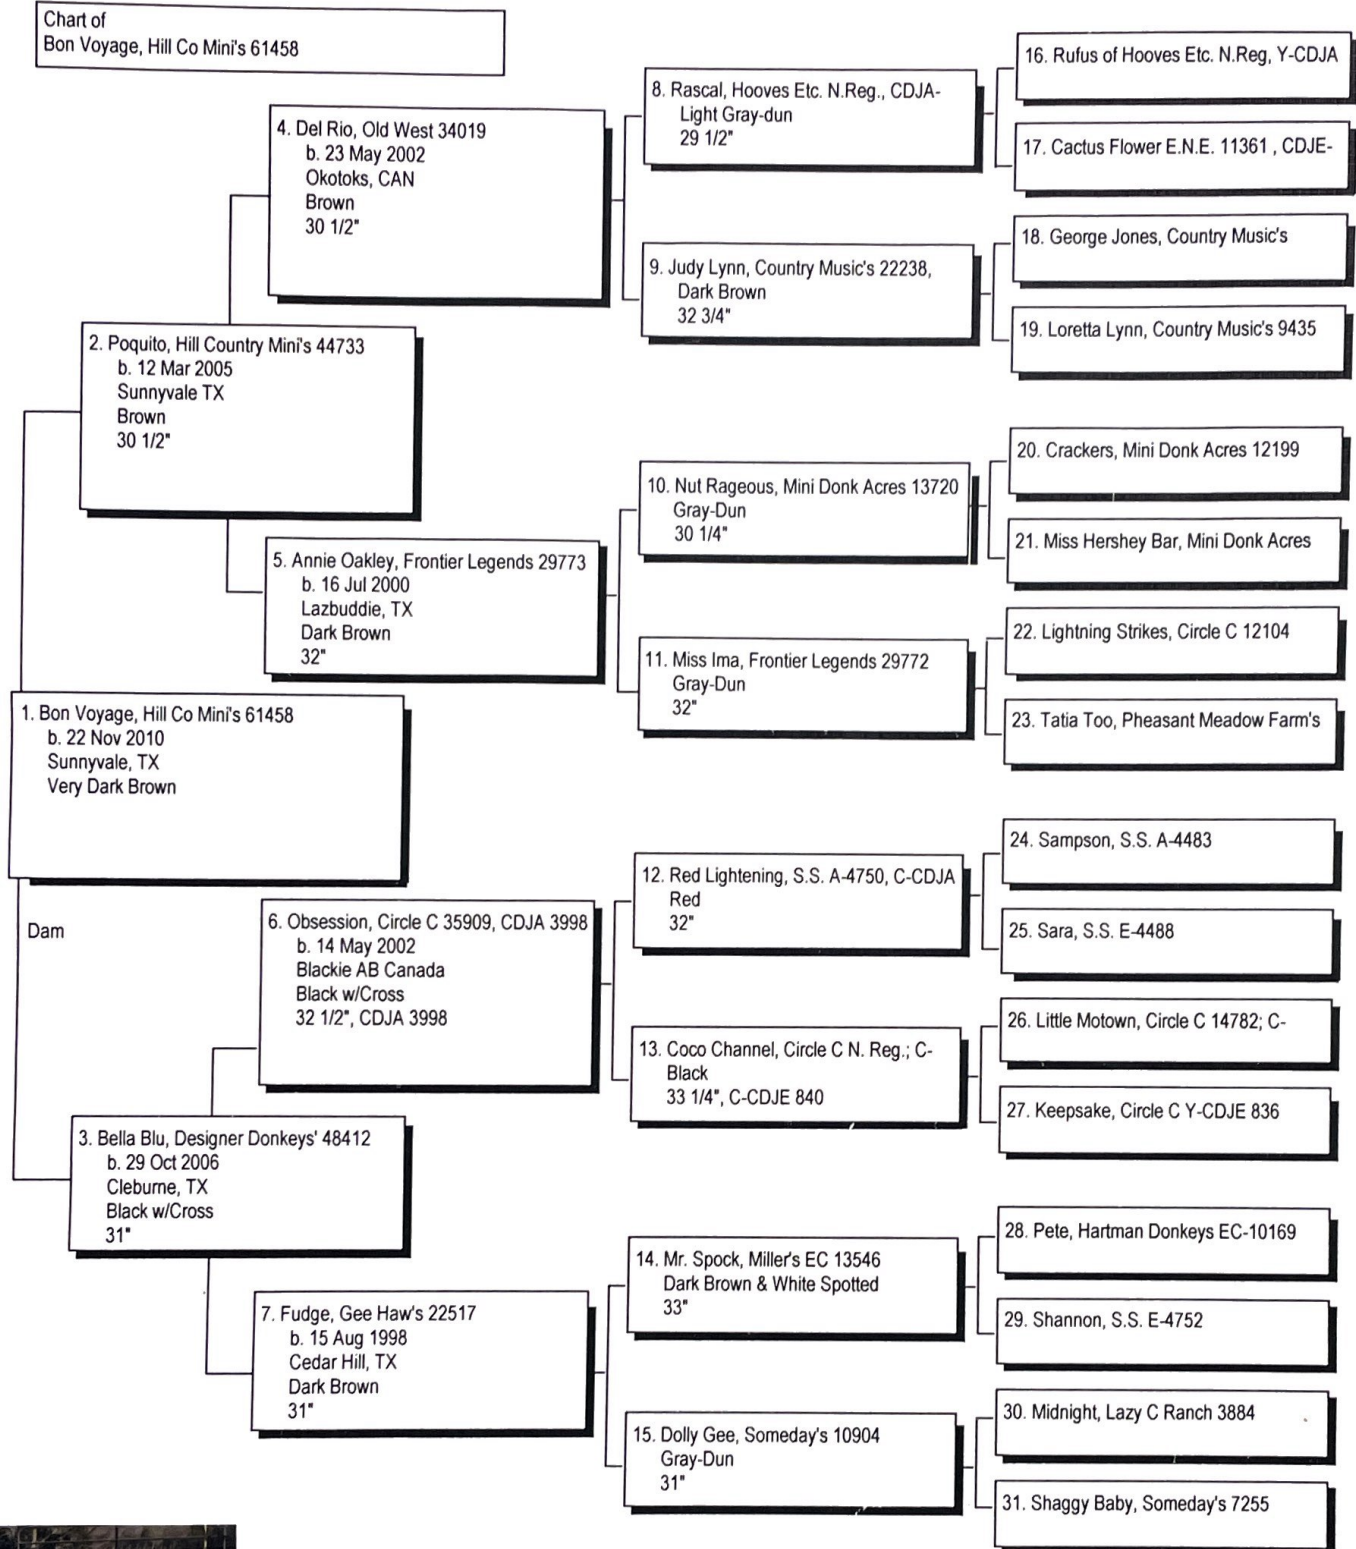

Pedigree

Chart #1

The American Donkey and Mule Society
 P.O. Box 1210, Lewisville, TX 75067 (972) 219-0781
 The American Donkey and Mule Society is not responsible
 for errors in information submitted to the registry.