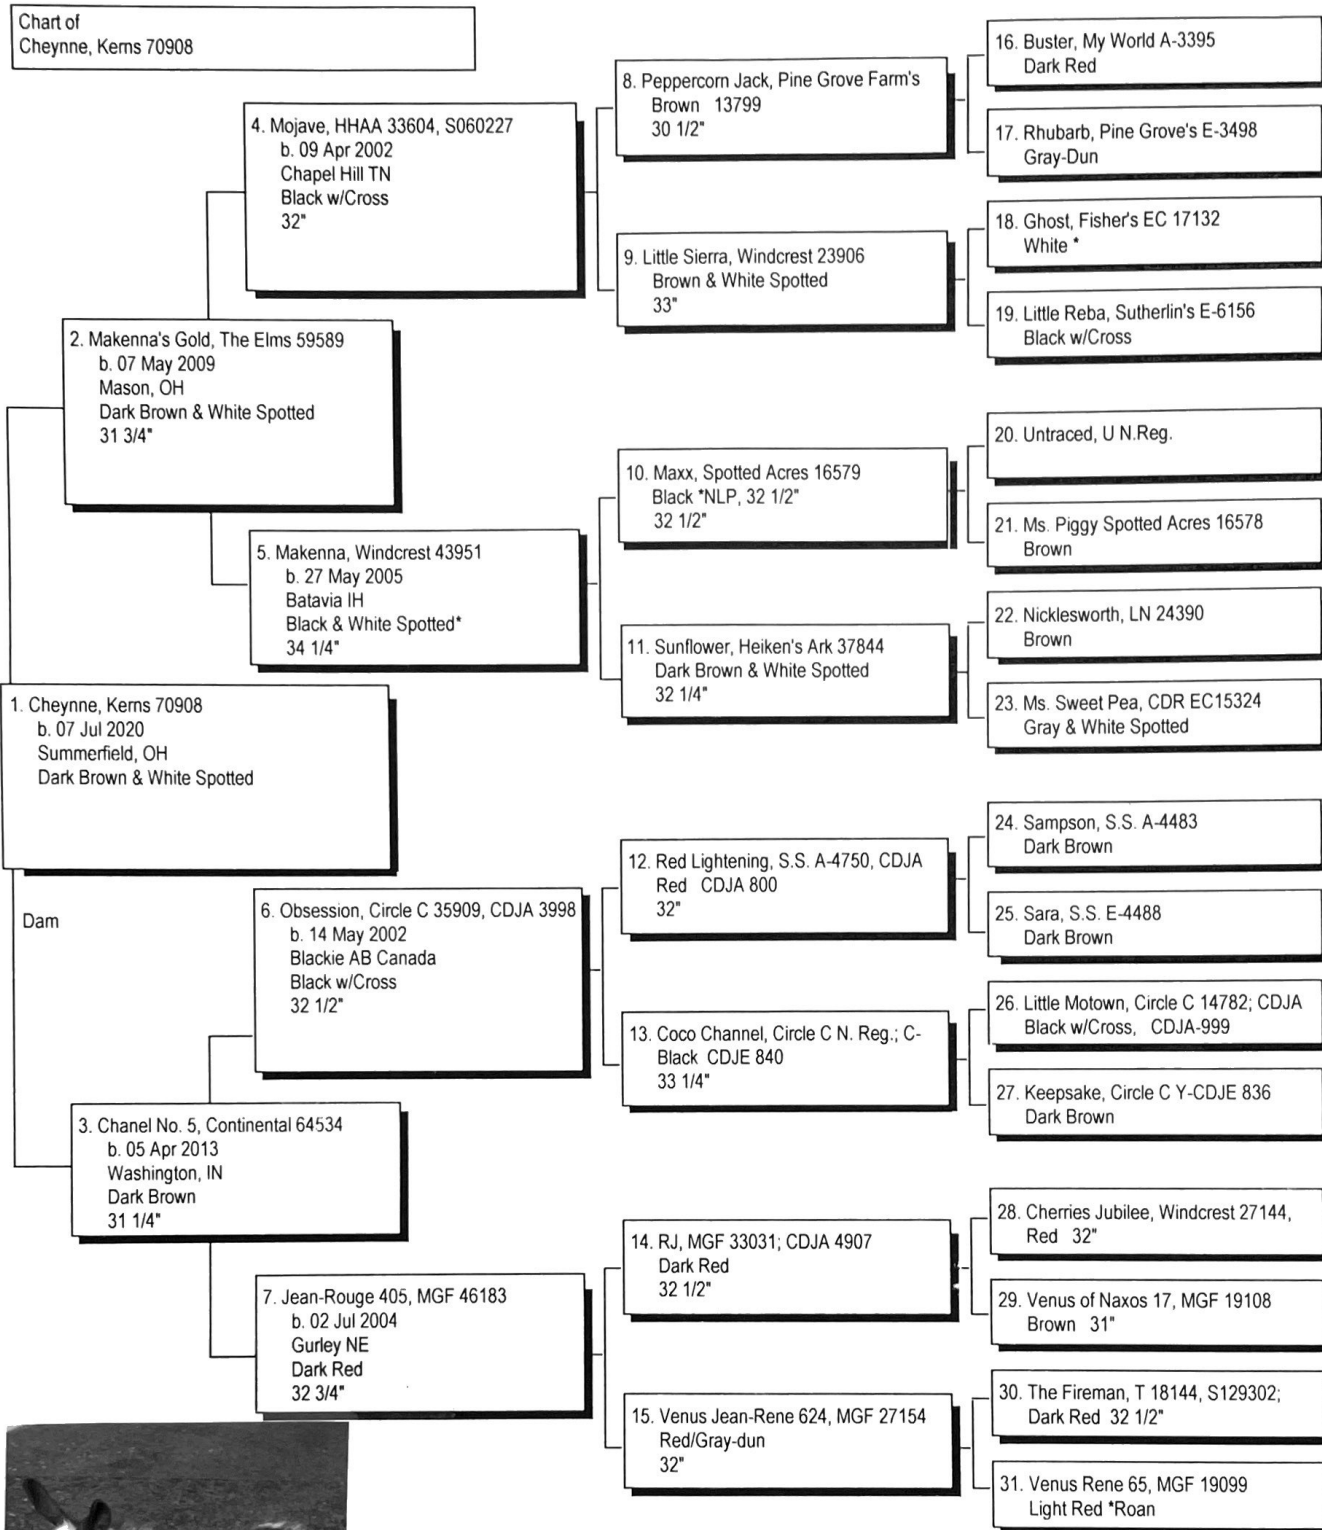

Pedigree

Chart #1

Cheynne

The American Donkey and Mule Society,  
 PO Box 1210, Lewisville TX 75067  
[www.lovelongears.com/](http://www.lovelongears.com/) (972) 219-0781  
 The American Donkey and Mule Society is not  
 responsible for errors in information submitted to  
 the registry.