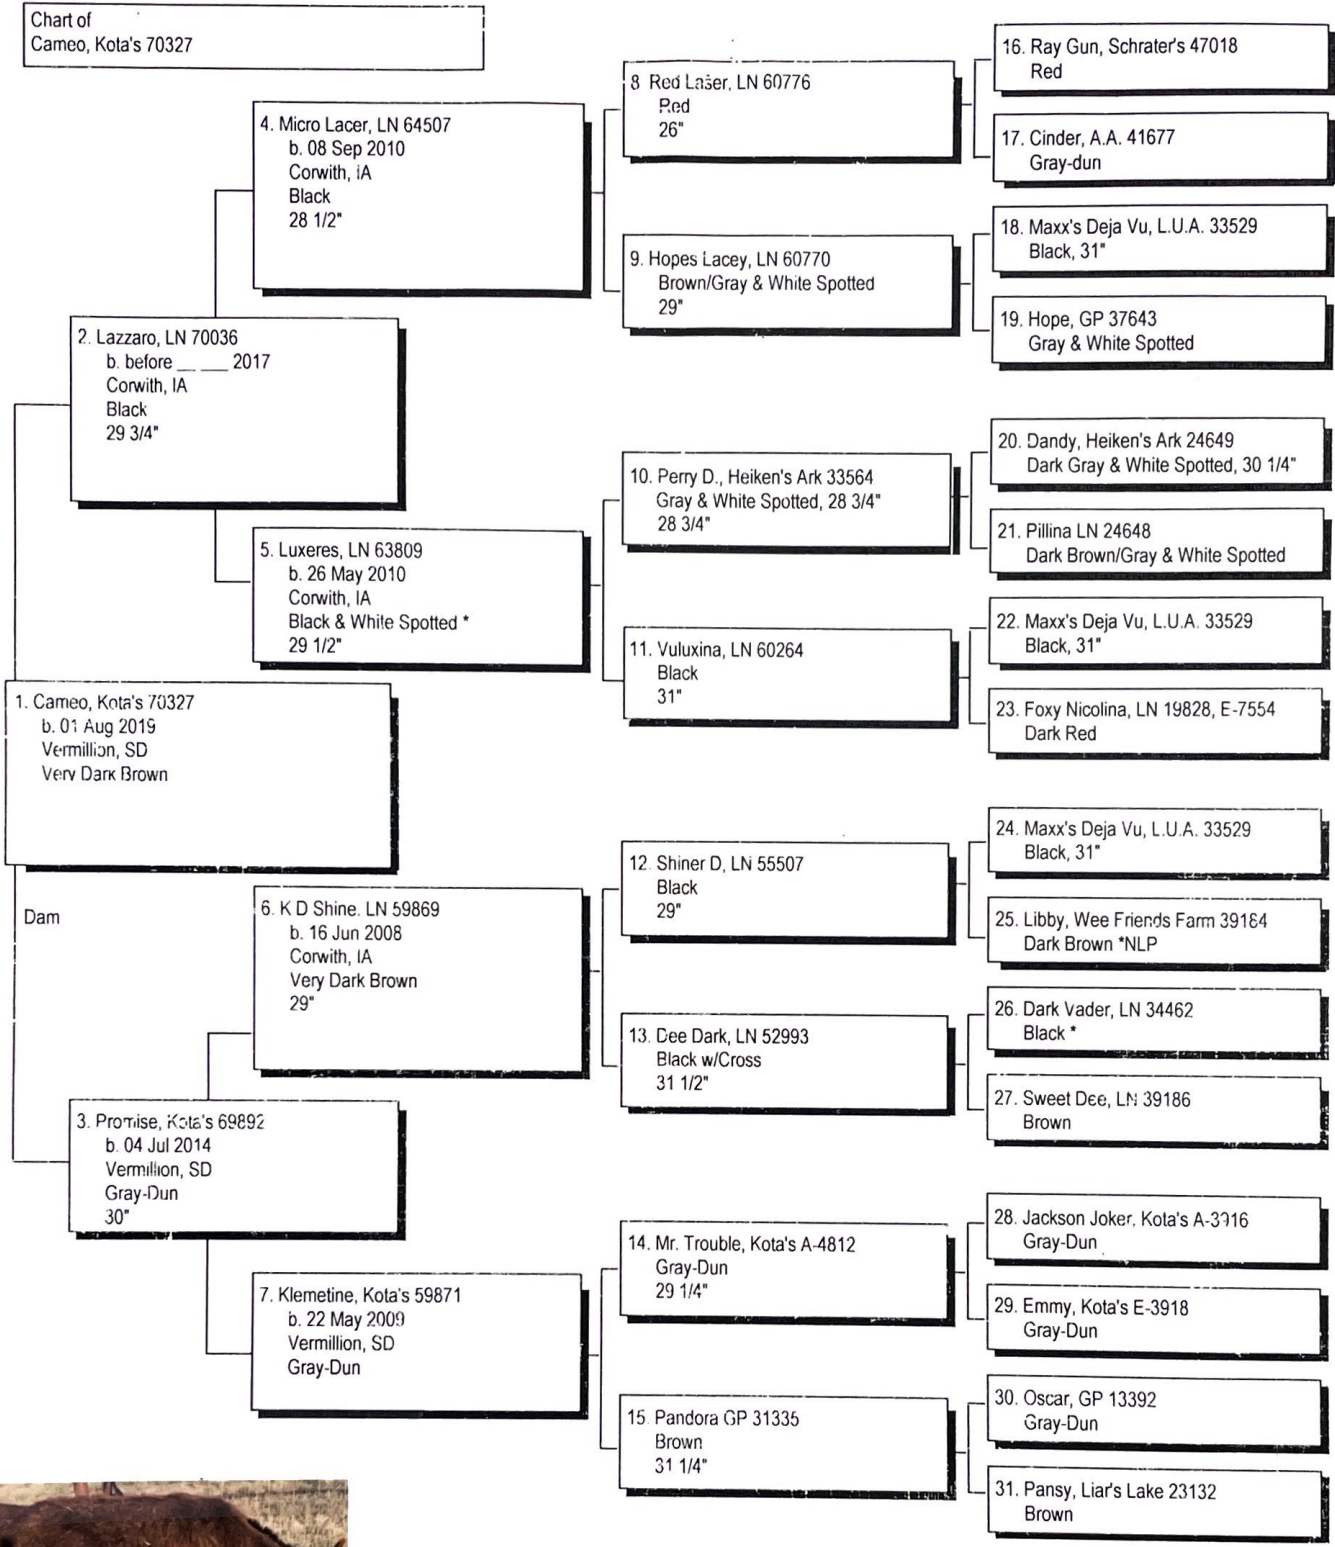

Pedigree

Chart #1

Chart of
Cameo, Kota's 70327

Cameo

The American Donkey and Mule Society.
 PO Box 1210, Lewisville TX 75067
www.lovelongears.com/ (972) 219-0781
 The American Donkey and Mule Society is not responsible for errors in information submitted to the registry.