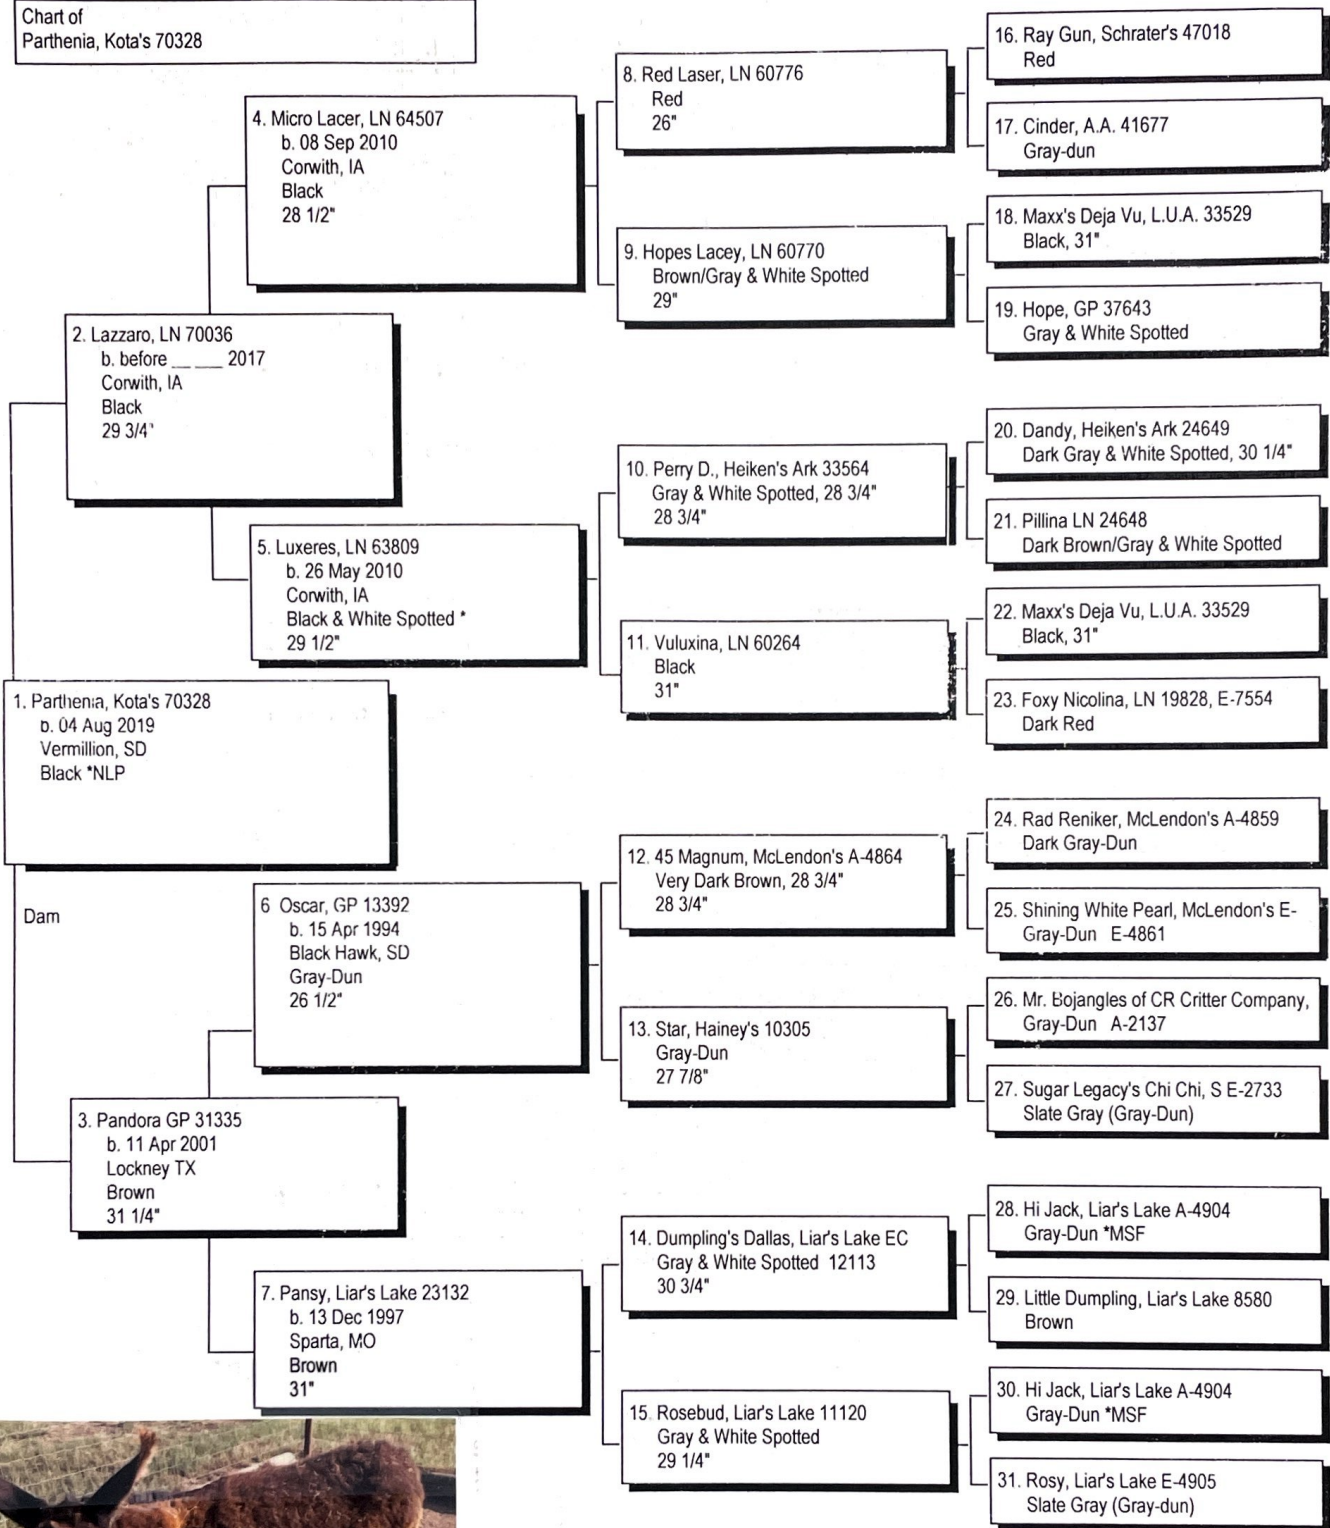

Pedigree

Chart #1

Chart of Parthenia, Kota's 70328

The American Donkey and Mule Society,
 PO Box 1210, Lewisville TX 75067
www.lovelongears.com/ (972) 219-0781
 The American Donkey and Mule Society is not
 responsible for errors in information submitted to
 the registry.