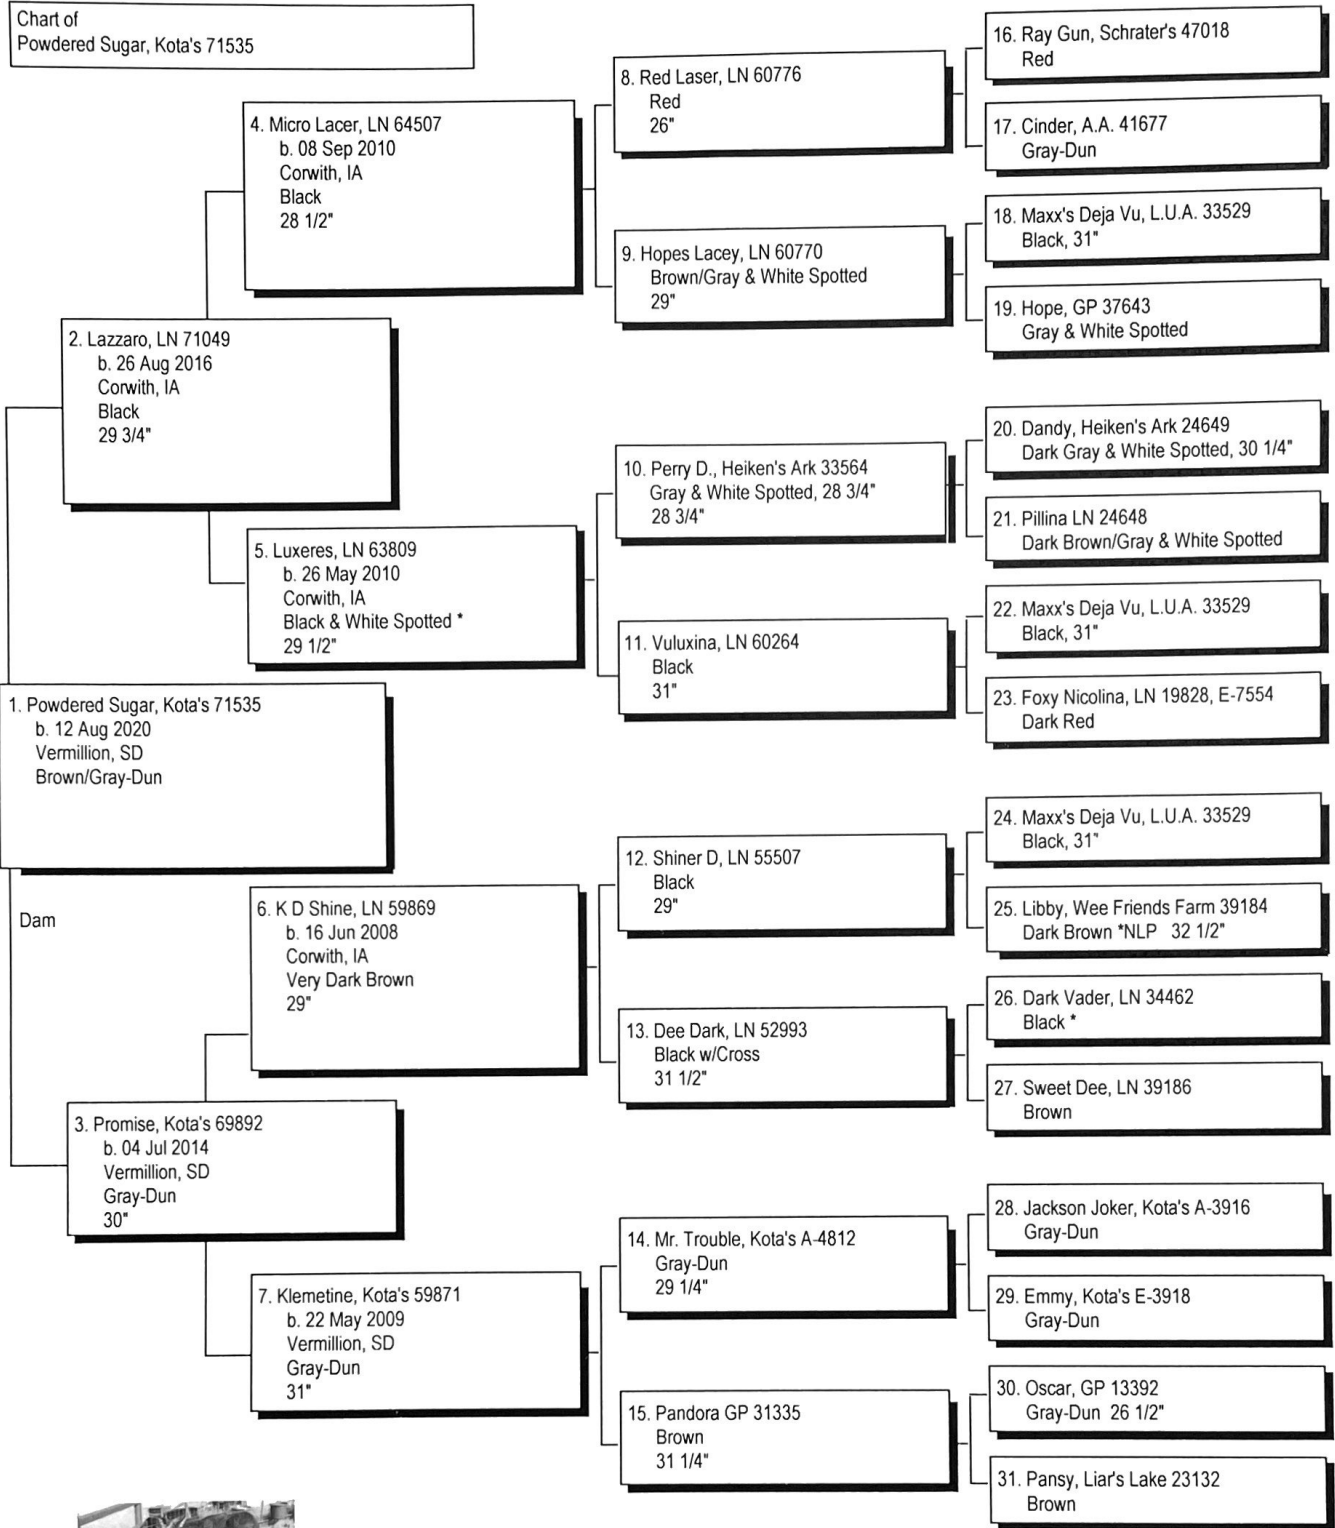

Pedigree

Chart #1

Powdered Sugar

The American Donkey and Mule Society,
 PO Box 1210, Lewisville TX 75067
 www.lovelongears.com/ (972) 219-0781
 The American Donkey and Mule Society is not
 responsible for errors in information submitted to
 the registry.