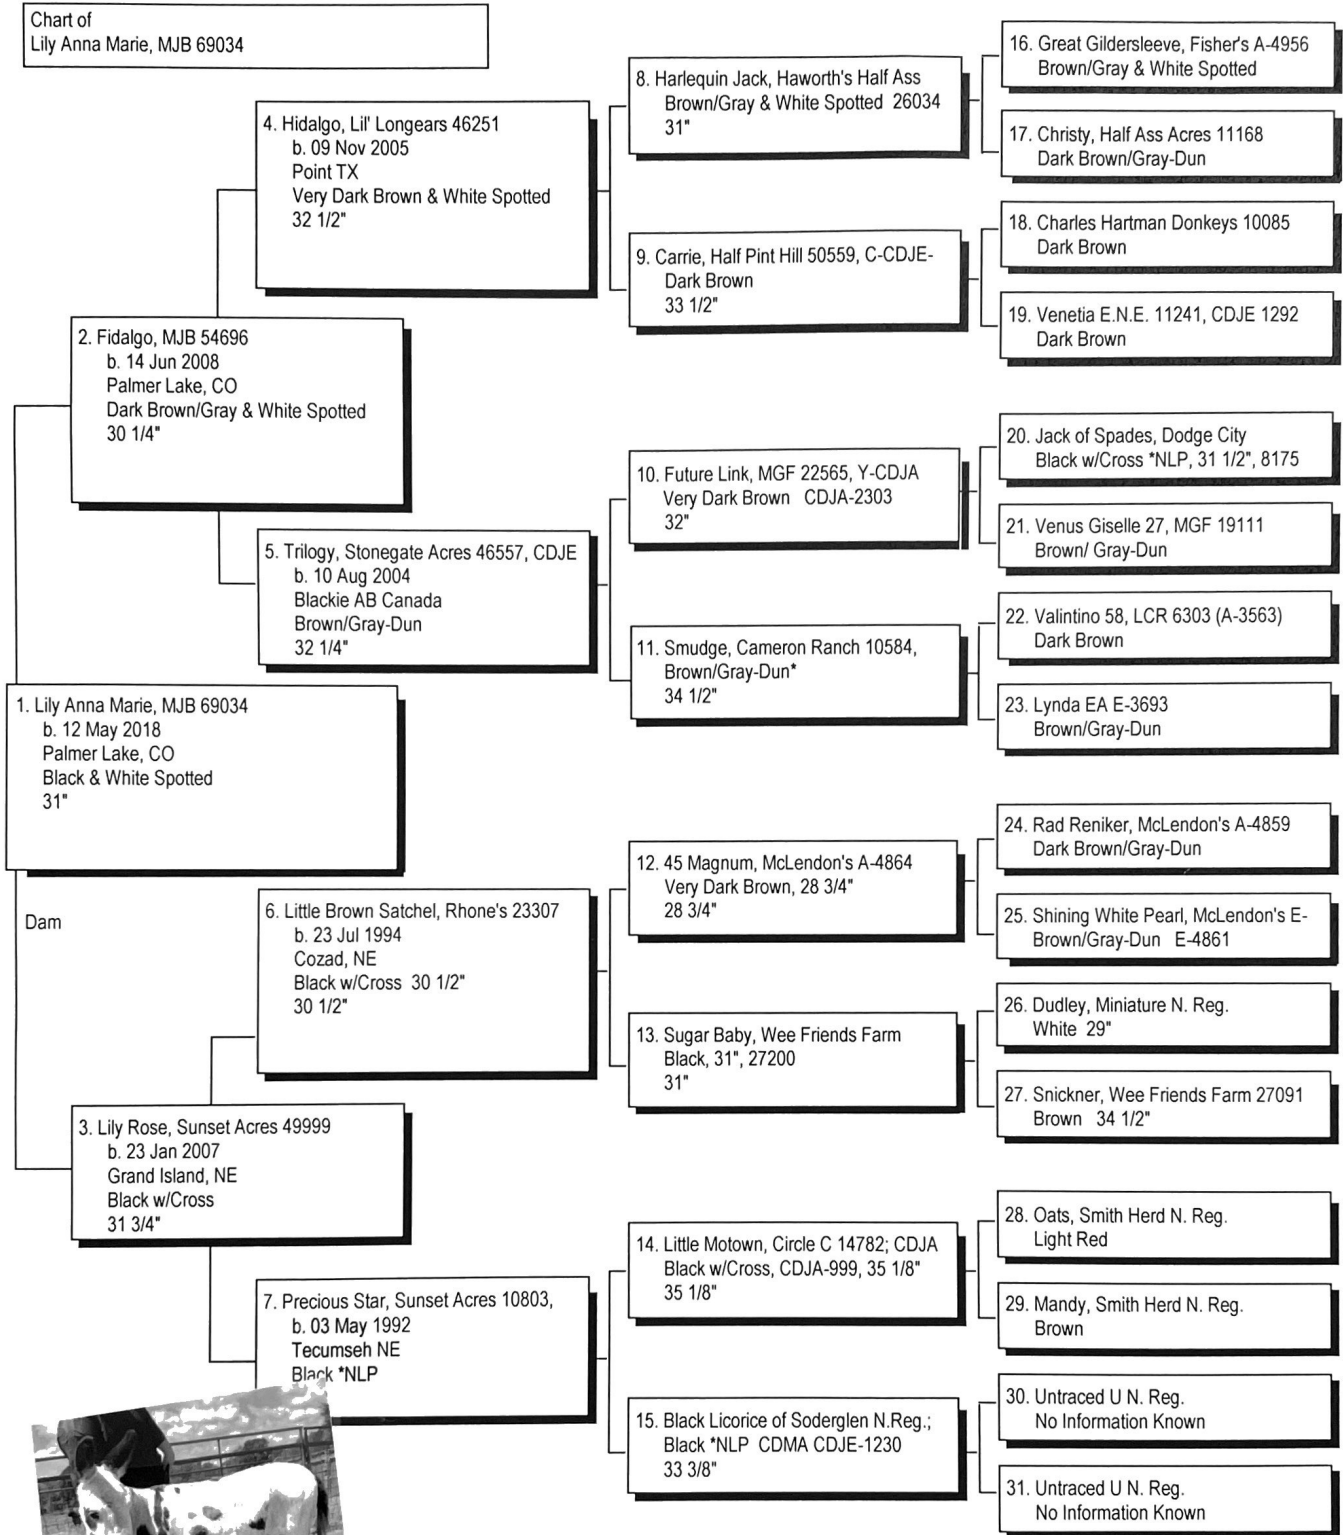

Pedigree

Chart #1

Chart of  
Lily Anna Marie, MJB 69034

**American Donkey & Mule Society**  
 PO Box 1210, Lewisville TX 75067  
 (972) 219-0781, lovelongears@hotmail.com  
 ADMS is not responsible for errors submitted to  
 the registry.