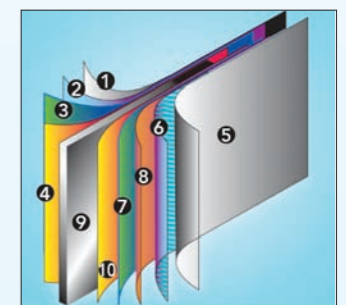

Our resin SOLANO pool is constructed to withstand the seasons and all they bring. Our legendary 8" extruded resin ledge resists weather, water and wear. Durable 6" injected resin uprights with unique interlocking two-piece resin caps (with integrated top connector for oval pools and injected resin top plate for round pools) provide strength, support and style. With heavy-duty injected resin top and bottom tracks, injected resin bottom connector/foot collar combination and oversized fasteners. You now have a pool to last a lifetime of summers.

DO IT YOURSELF INSTALLATION

If you're handy with a screwdriver, then you can easily assemble your own CORNELIUS pool. We've designed each pool to make installation problem-free—no multi-sized washers or nuts to worry about. Just one large screw type is used to assemble the entire round pool.

Round Solano - Nevada wall
offered in 52 and 54 inches

NBS oval Solano Nevada wall
offered in 52 and 54 inches

Nevada Wall

STEEL WALL COMPONENTS

1. Plasticized SP coating
2. Molten zinc coat
3. Primer coat
4. Application of an alkaline solution to cleanse the oxides
5. Ultra-resistant polymer
6. Heat-hardened inlay
7. Primer coat
8. Chromate anti-rust coat
9. Steel wall core
10. Application of an alkaline solution to cleanse the oxides