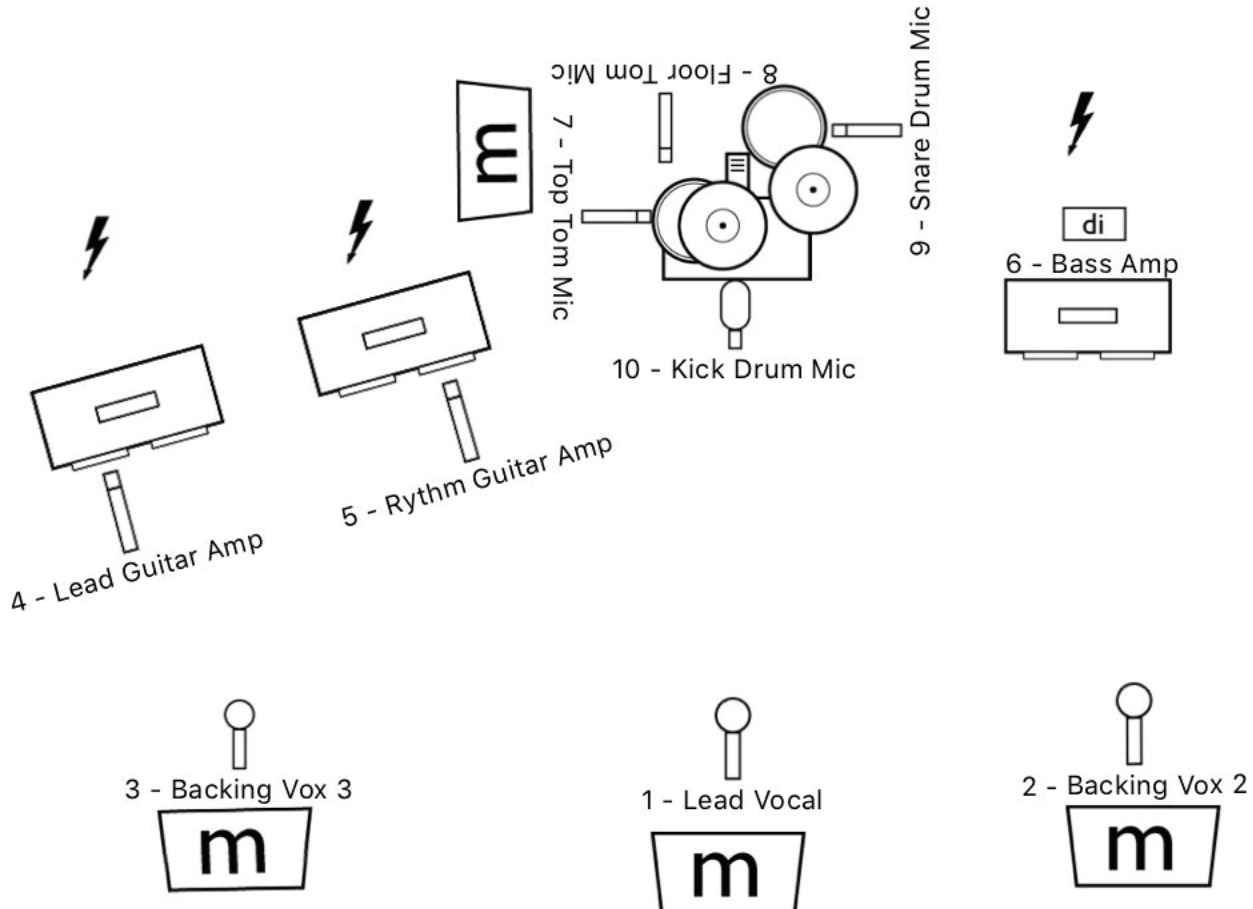

GRETSCH LYLES AND THE MODERN ELDORADOS

Inputs

- 1 - Lead Vocal
- 2 - Backing Vox 2
- 3 - Backing Vox 3
- 4 - Lead Guitar Amp
- 5 - Rythm Guitar Amp
- 6 - Bass Amp
- 7 - Top Tom Mic
- 8 - Floor Tom Mic
- 9 - Snare Drum Mic
- 10 - Kick Drum Mic

Outputs

-  Wedge Monitor
-  Wedge Monitor
-  Wedge Monitor
-  Wedge Monitor

Other Items

-  Power Outlet (3)

 info@themoderneldorados.com

 800-849-3511

Notes

1. Please add a slapback delay on vocal number 1. If possible, please send the delay signal to the center monitor.