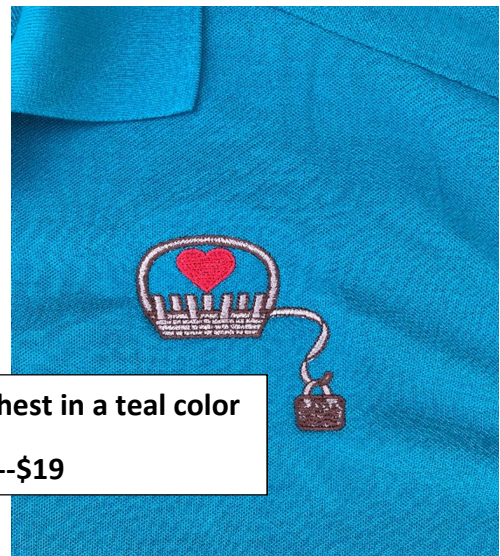

GUILDERS' WEAVE 2020 MEMORBILIA

Polo Shirt with embroidered GW logo on left chest in a teal color

Small, Medium, Large, XL--\$17 2XL and 3XL--\$19