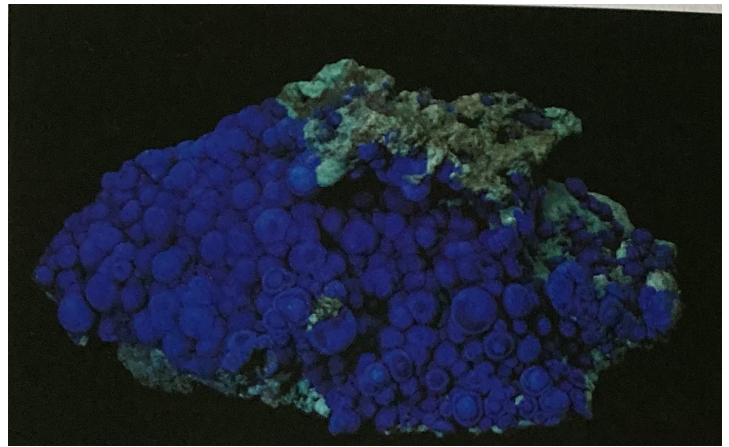

Azurite's ability to stimulate inner sight is also useful for the spiritual seeker. As seekers, we must constantly *monitor* our thoughts and motives in a effort to better ourselves mentally, psychically and spiritually. As humans, our *egos* are often driving forces in our motives and actions. Azurite lends us the inner sight to honestly see where our *motives* are based. The true spiritual seeker will use one's intuitive abilities and inner sight for the *highest good of all beings*, not for personal gain or ego fulfillment. Azurite can easily cause the ego's 'house of cards' to tumble down, revealing the truth behind the illusion our ego would have us see.

Azurite also gives one the ability to 'read between the lines' in what others would have us believe. It is a great aid to *non-judgmental discernment*, because it allows one to understand the *true motives* in others as well as oneself. Azurite is an excellent ally to employ when undertaking business or personal *partnerships*, as it helps the *truth rise to the surface*.

Azurite is a *classic ally* for the psychic, medium, channel or other intuitive *Light worker*. It enhances one's psi powers and helps one maintain *objectivity* and *accuracy*. It assists one in *clearly interpreting* psychic information without placing one's own opinion, judgments or experiences into the mix. It is *stimulating* to the mind and can help with learning, *memorizing*, writing, lecturing or other tasks having to do with the orderly presentation or integration of information. It is an excellent stone to take into testing situations or negotiations.

SPIRITUAL **Azurite** opens the third eye and crown, stimulating psychic powers, assisting in past-life recall and bringing an increased sense of connection to the Divine. It helps one sense the truth in a situation and protects one from being misled. It allows one to understand others' motives and to act in alignment with Spirit. It helps psychics and other intuitive counselors improve the accuracy of their interpretations.

EMOTIONAL Falsehood stems from fear. Azurite has the ability to help one understand the *root of one's fears* when one is habitually un-truthful or deceptive. It can lend one the *courage* to correct these patterns and to be more clear and truthful to oneself and others.

PHYSICAL Azurite is helpful in all issues of the brain and head. It can help soothe migraines, lessen tinnitus, and balance vertigo.