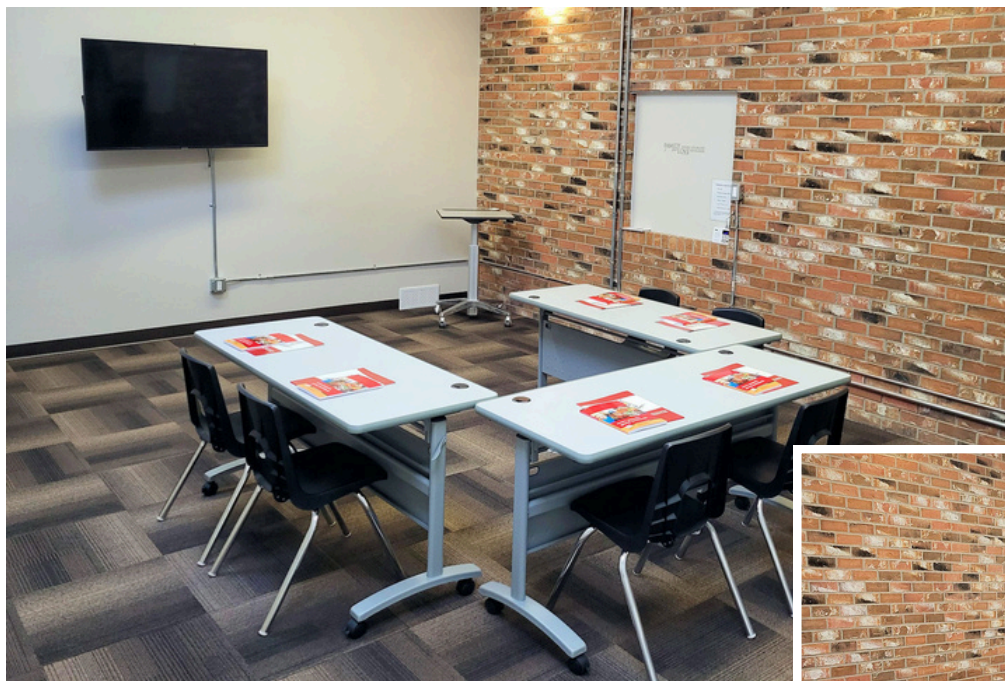

## Sanders Room

Capacity up to 12

Half day \$65. Full day \$100

Rooms are located at SIGN on Broadway, and are available for meetings, training sessions and workshops. Not available for private functions.