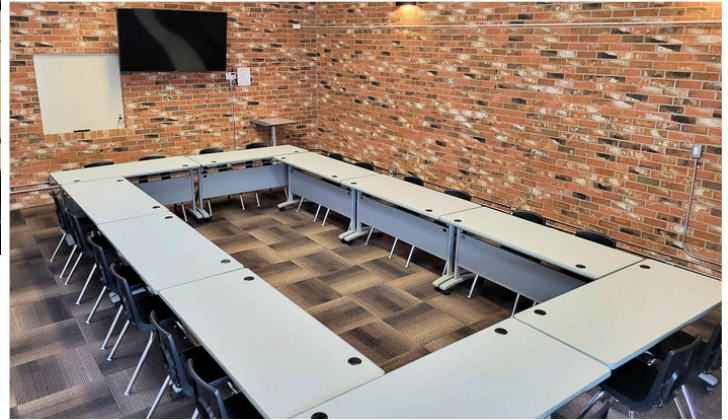

## Sanders Room

Capacity up to 12

Half day \$65. Full day \$100

Rooms are located at SIGN on Broadway, and are available for meetings, training sessions and workshops. Not available for private functions.