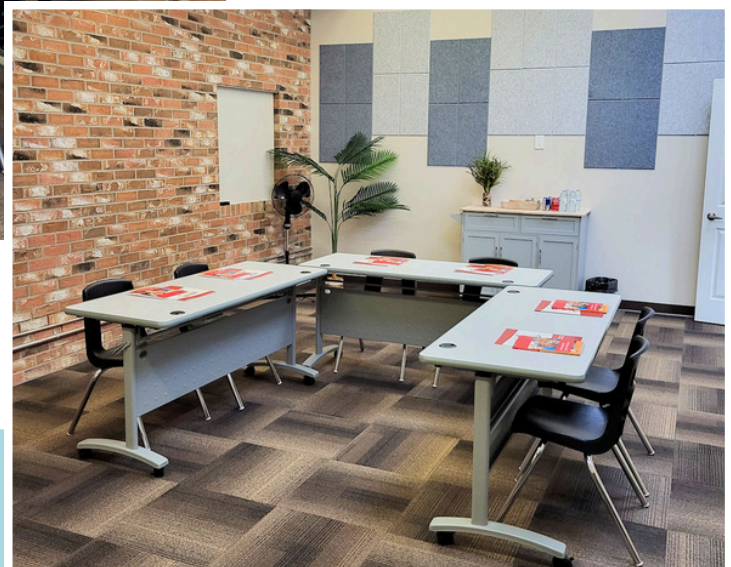

For more information and booking inquiries call 306-783-9425 or email m.markham@signyorkton.ca