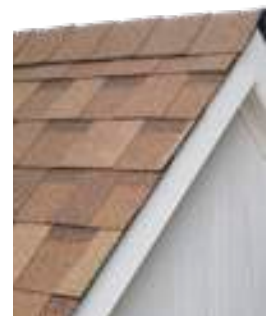

Pristine Appearance. Pristine Appeal.

Pinnacle® Pristine *High Performance Architectural Shingles*

Pinnacle® Pristine High Performance Architectural Shingles provide a wide array of color choices to complement any exterior color palette. Advanced technology implemented by Atlas protects the shingles against high winds while Scotchgard™ Protector helps prevent ugly black streaks caused by algae. With Pinnacle® Pristine shingles, roofs maintain their look and performance for years.

Classic

Special Order Limited regional availability. Please contact your local supplier.