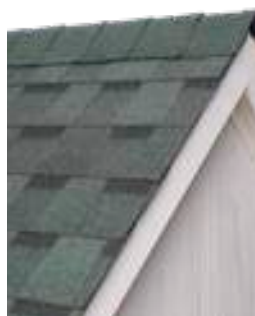

Special Order Limited regional availability. Please contact your local supplier.