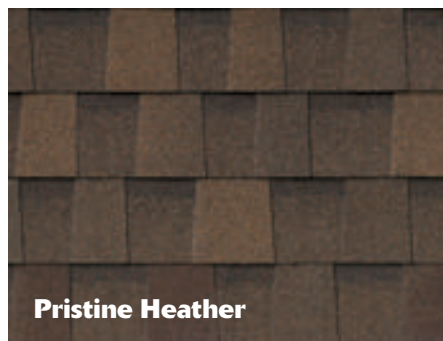

Pristine Appearance. Pristine Appeal.

Pinnacle® Pristine *High Performance Architectural Shingles*

Pinnacle® Pristine High Performance Architectural Shingles provide a wide array of color choices to complement any exterior color palette. Advanced technology implemented by Atlas protects the shingles against high winds while Scotchgard™ Protector helps prevent ugly black streaks caused by algae. With Pinnacle® Pristine shingles, roofs maintain their look and performance for years.

Classic

Special Order Limited regional availability. Please contact your local supplier.