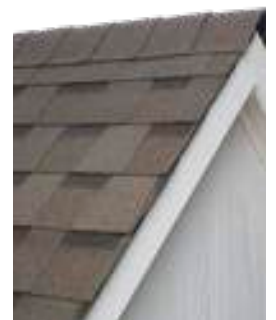

Pristine Appearance. Pristine Appeal.

Pinnacle® Pristine *High Performance Architectural Shingles*

Pinnacle® Pristine High Performance Architectural Shingles provide a wide array of color choices to complement any exterior color palette. Advanced technology implemented by Atlas protects the shingles against high winds while Scotchgard™ Protector helps prevent ugly black streaks caused by algae. With Pinnacle® Pristine shingles, roofs maintain their look and performance for years.

Classic

Special Order Limited regional availability. Please contact your local supplier.