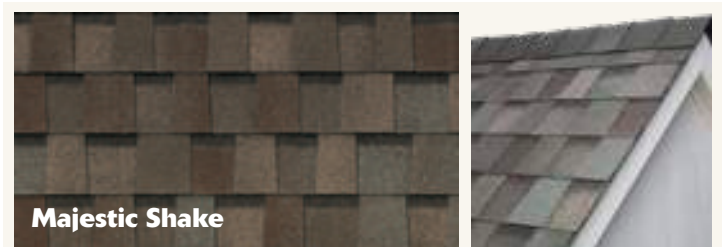

You know how historic trees have a certain dignity about them? Some homes do too. When your aesthetic is formal and traditional, you want a shingle to match. **Majestic Shake** delivers with a look that's serious without being severe.