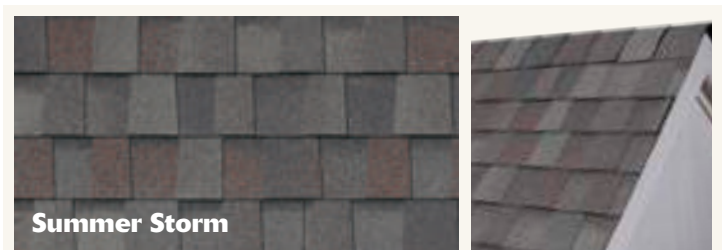

The world just seems fresher after a good rain. The air smells clean and rain-washed cobblestone streets shimmer like jewels. **Summer Storm** shingles capture that mood of renewed optimism, all with not a cloud on the horizon.

To provide homeowners the most accurate representation of color options, several photo scans and house shots were utilized in various lighting conditions. Variations in lighting illustrate the color gradients on asphalt shingle roofs.

Color blends vary from shingle to shingle. Before installation, consult with your contractor and request to view the actual shingles being installed on your roof to ensure confidence in your final color selection.