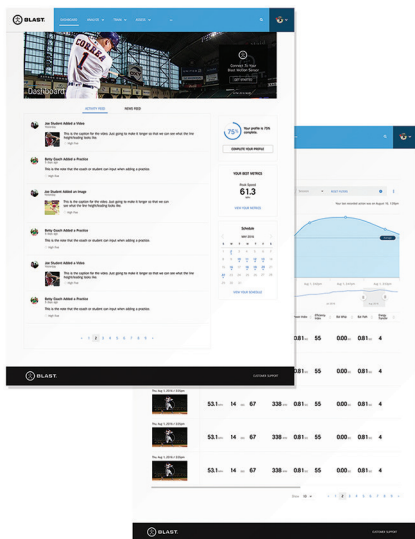

BLAST BASEBALL 360

Blast Baseball 360 integrates unique motion capture technologies with an easy-to-use application that provides everything necessary to get better. From accurate motion capture data to actionable insights, Blast Baseball 360 is a one-stop-shop for the athlete and coach.

blastmotion.com/products/baseball/

PRECISION
MOTION
CAPTURE

DYNAMIC
CALLIBRATION

SMART VIDEO
CAPTURE

REAL-TIME
FEEDBACK

BLAST CONNECT

Blast Connect provides an integrated suite of software analysis, coaching, communication and management tools that empower the daily drive to improve. Blast Connect integrates Blast motion capture technology and supports third party motion capture systems.