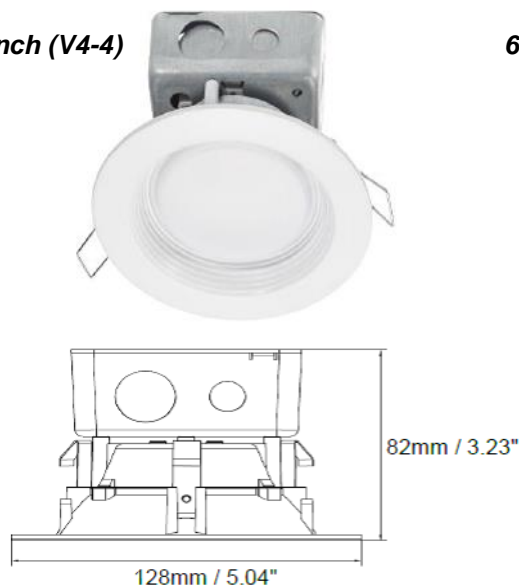

V4 Series LED Downlight

4" & 5-6" Round Downlight with Junction Box

CSA, cUL, cETL, or equal

Project Reference: _____ Fixture Type: _____ Cat. No.: _____ Voltage: _____ Options: _____

4 inch (V4-4)

6 inch (V4-6)

SPECIFICATIONS

- For dry and damp locations
- 2700K, 3000K, 3500K, 4000K available
- CRI 90; high colour rendering provides better vision
- 650-750 lumens at 10W; 1000-1120 lumens at 15W
- 0-10V dimmable at 120V; compatible with most Lutron and Leviton dimmers
- LM70 > 50,000 hours

ORDERING INFORMATION

Product Code	Size	Wattage	CCT (in Kelvin)	Optional Trim Ring
V4	4 = 4" round	10W	2700 = 2700K 3000 = 3000K	CR = Chrome NI = Nickel
V4	6 = 5-6" round	10W 15W	3500* = 3500K* 4000 = 4000K * Special Order	WH = White BR = Bronze BL = Black