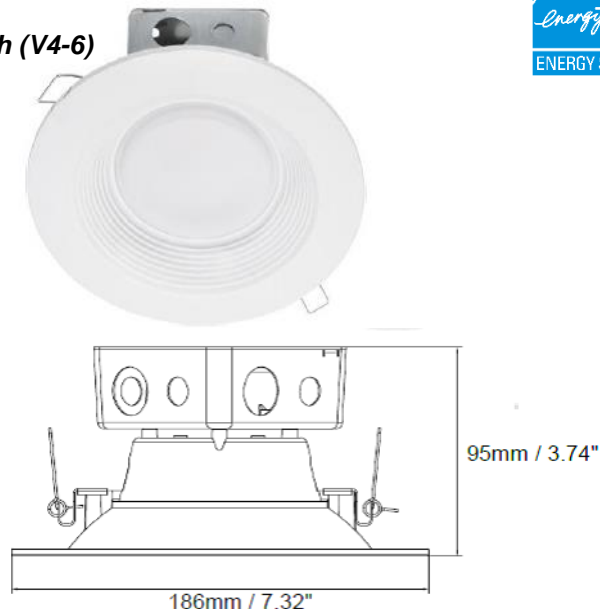

V4 Series LED Downlight

4" & 5-6" Round Downlight with Junction Box

CSA, cUL, cETL, or equal

Project Reference: _____ Fixture Type: _____ Cat. No.: _____ Voltage: _____ Options: _____

4 inch (V4-4)

6 inch (V4-6)

SPECIFICATIONS

- For dry and damp locations
- 2700K, 3000K, 3500K, 4000K available
- CRI 90; high colour rendering provides better vision
- 650-750 lumens at 10W; 1000-1120 lumens at 15W
- 0-10V dimmable at 120V; compatible with most Lutron and Leviton dimmers
- LM70 > 50,000 hours

ORDERING INFORMATION

Product Code	Size	Wattage	CCT (in Kelvin)	Optional Trim Ring
V4	4 = 4" round	10W	2700 = 2700K 3000 = 3000K	CR = Chrome NI = Nickel
V4	6 = 5-6" round	10W 15W	3500* = 3500K* 4000 = 4000K * Special Order	WH = White BR = Bronze BL = Black