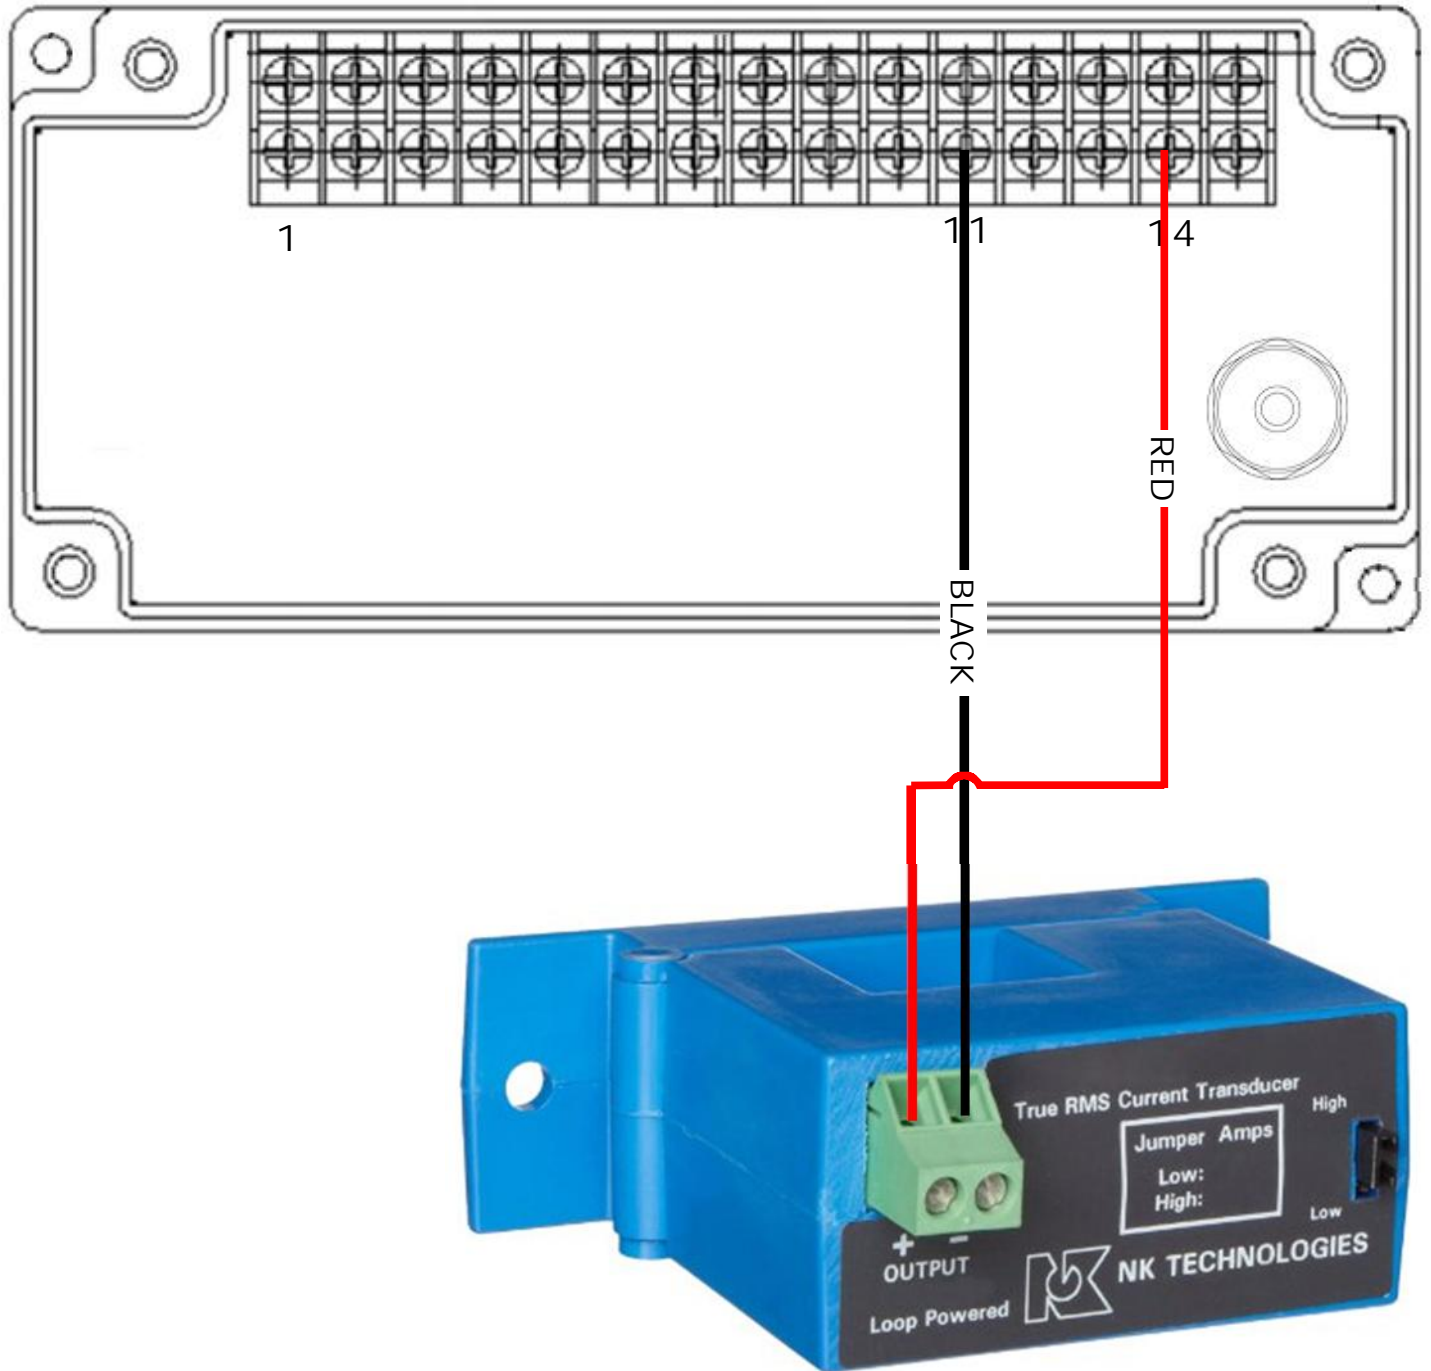

# WELL BUBBLER 10-120 CURRENT TRANSDUCER WIRING DIAGRAM

NK TECHNOLOGIES  
ATR2-420-24L-SP

WIRING INSTRUCTIONS		
WIRE	COLOR	TERMINAL #
POSITIVE	RED	14
NEGATIVE	BLACK	11

<b>DRAWING</b>	Well Bubbler 10-120 Current Transducer Wiring Diagram		
<b>VERSION</b>	1.0	<b>PAGE</b>	1 OF 1
<b>DATE</b>	02/05/19		
<b>DRAWN BY</b>	A. BUGROV		