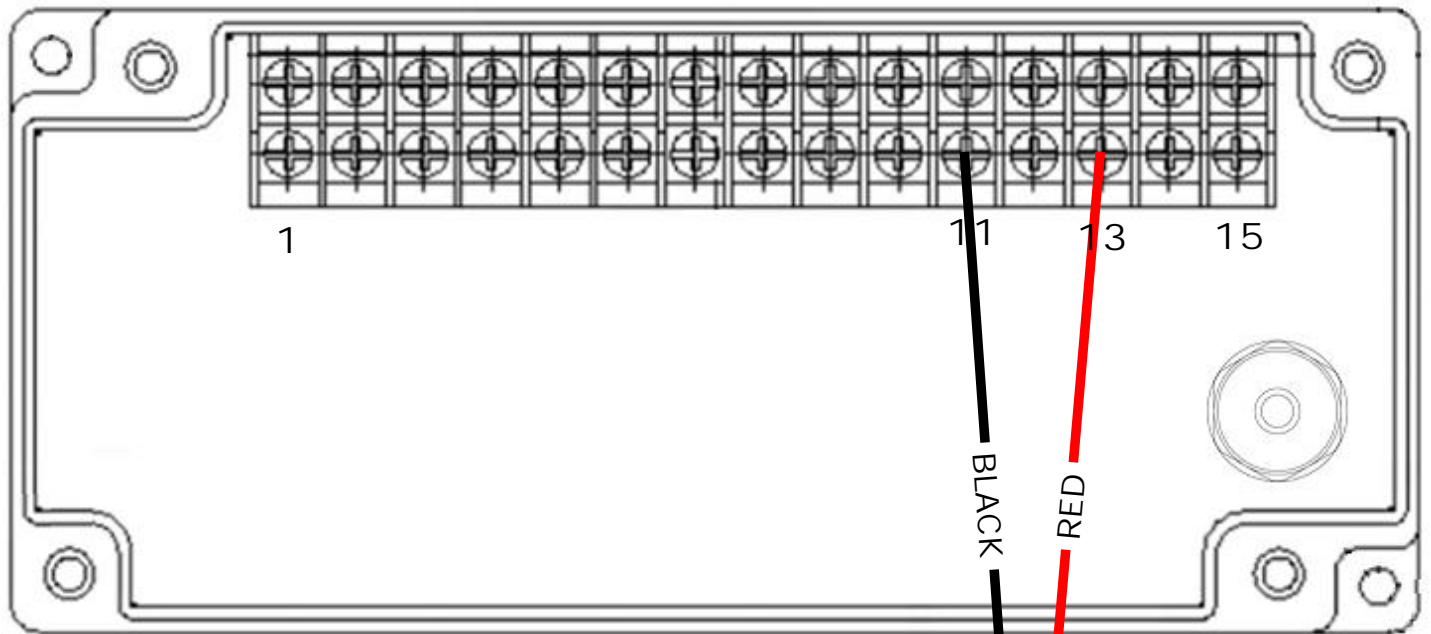

WELL BUBBLER 10-120 PRESSURE SENSOR WIRING DIAGRAM

Transducers
Direct TDH-33

WIRING INSTRUCTIONS		
WIRE	COLOR	TERMINAL #
POSITIVE	RED	13
NEGATIVE	BLACK	11

DRAWING	Well Bubbler 10-120 Pressure Sensor Wiring Diagram		
VERSION	1.0	PAGE	1 OF 1
DATE	02/05/19		
DRAWN BY	A. BUGROV		