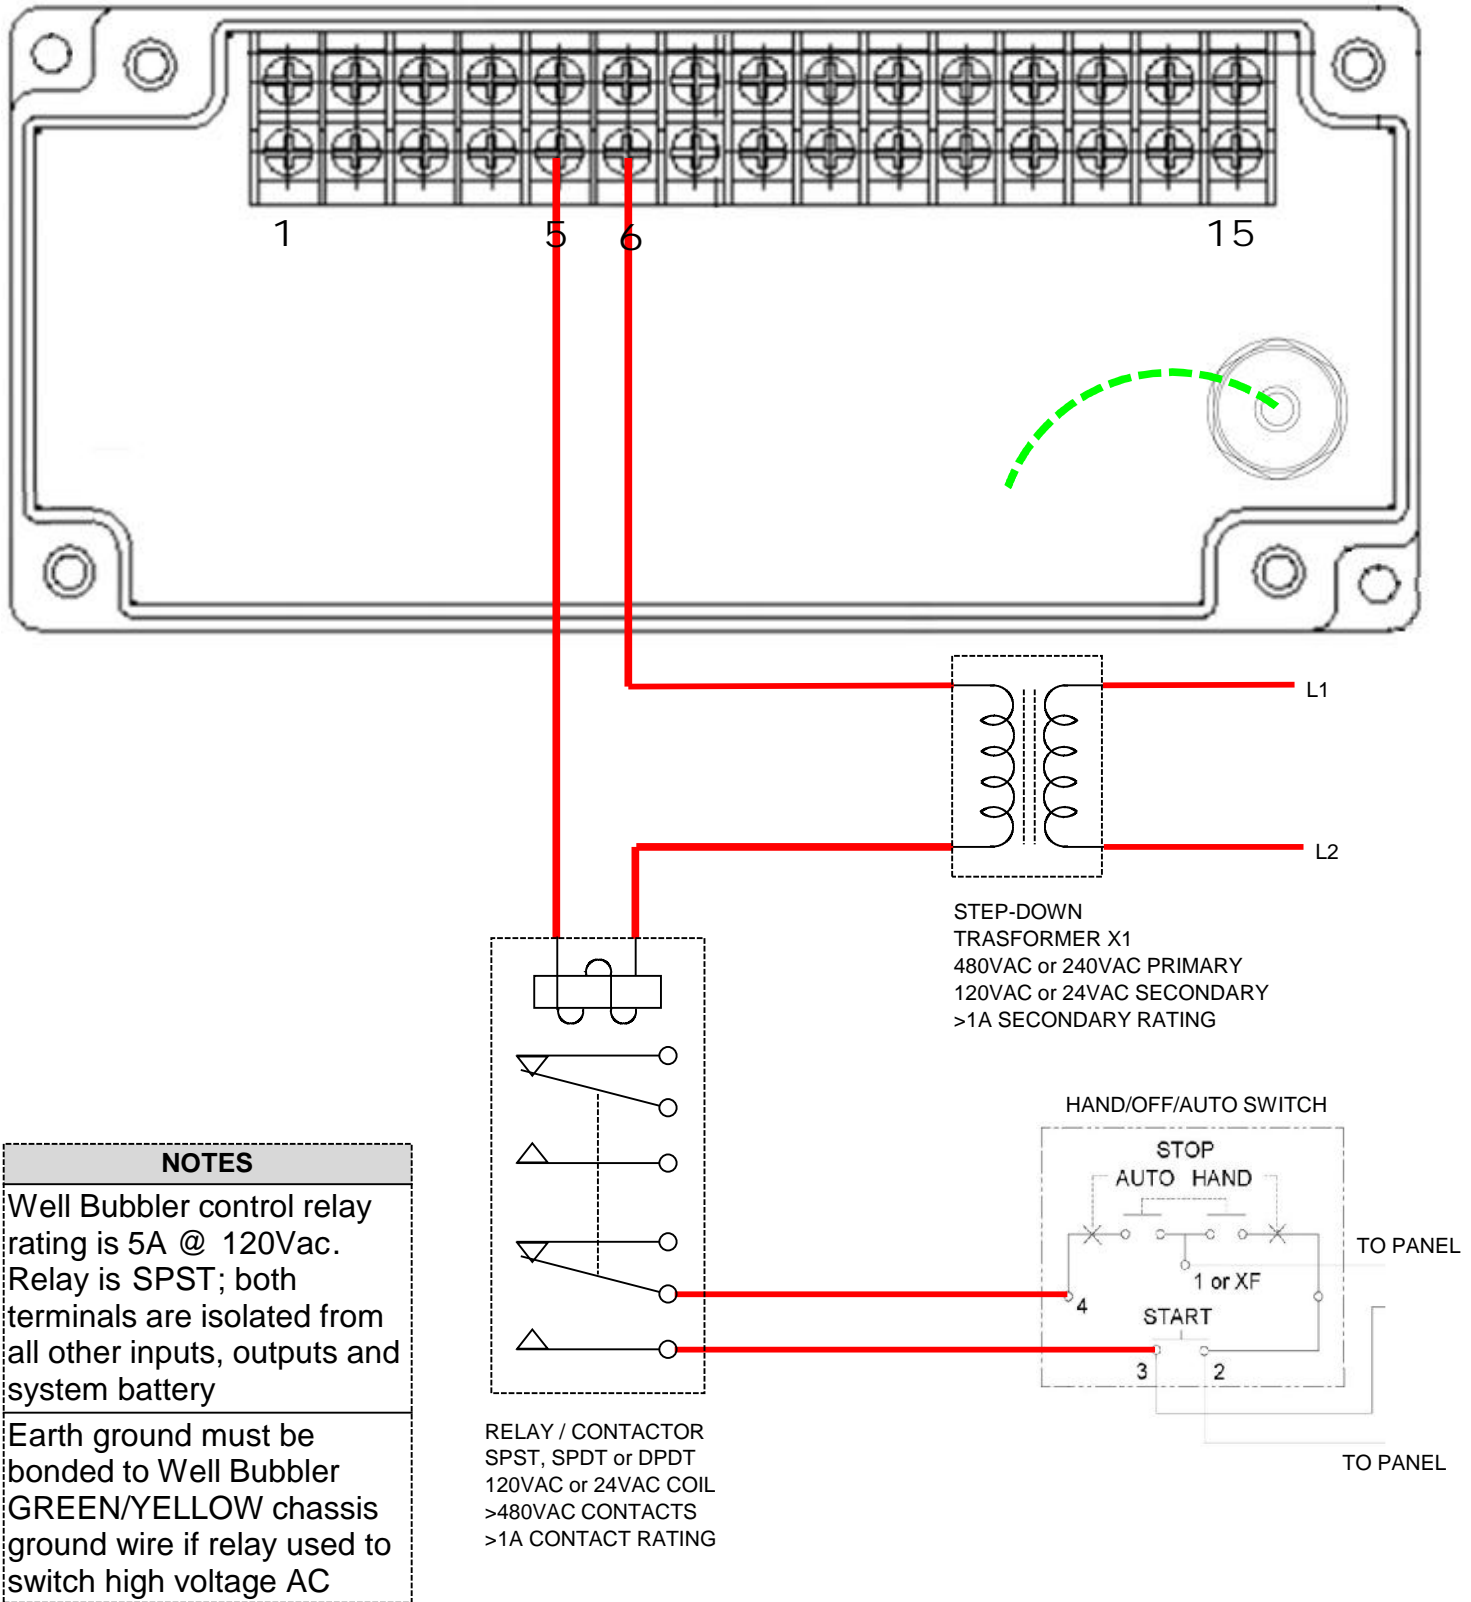

WELL BUBBLER 10-120 PUMP CONTROL RELAY WIRING DIAGRAM

| | | | |
|-----------------|---|-------------|--------|
| DRAWING | Well Bubbler 10-120 Pump Control Relay Wiring Diagram | | |
| VERSION | 1.0 | PAGE | 1 OF 1 |
| DATE | 02/05/19 | | |
| DRAWN BY | A. BUGROV | | |

| WIRING INSTRUCTIONS | | |
|----------------------------|--------------|-----------------|
| WIRE | COLOR | TERMINAL |
| RELAY | NA | 5 |
| RELAY | NA | 6 |
| GROUND | GRN / YLW | WIRE |