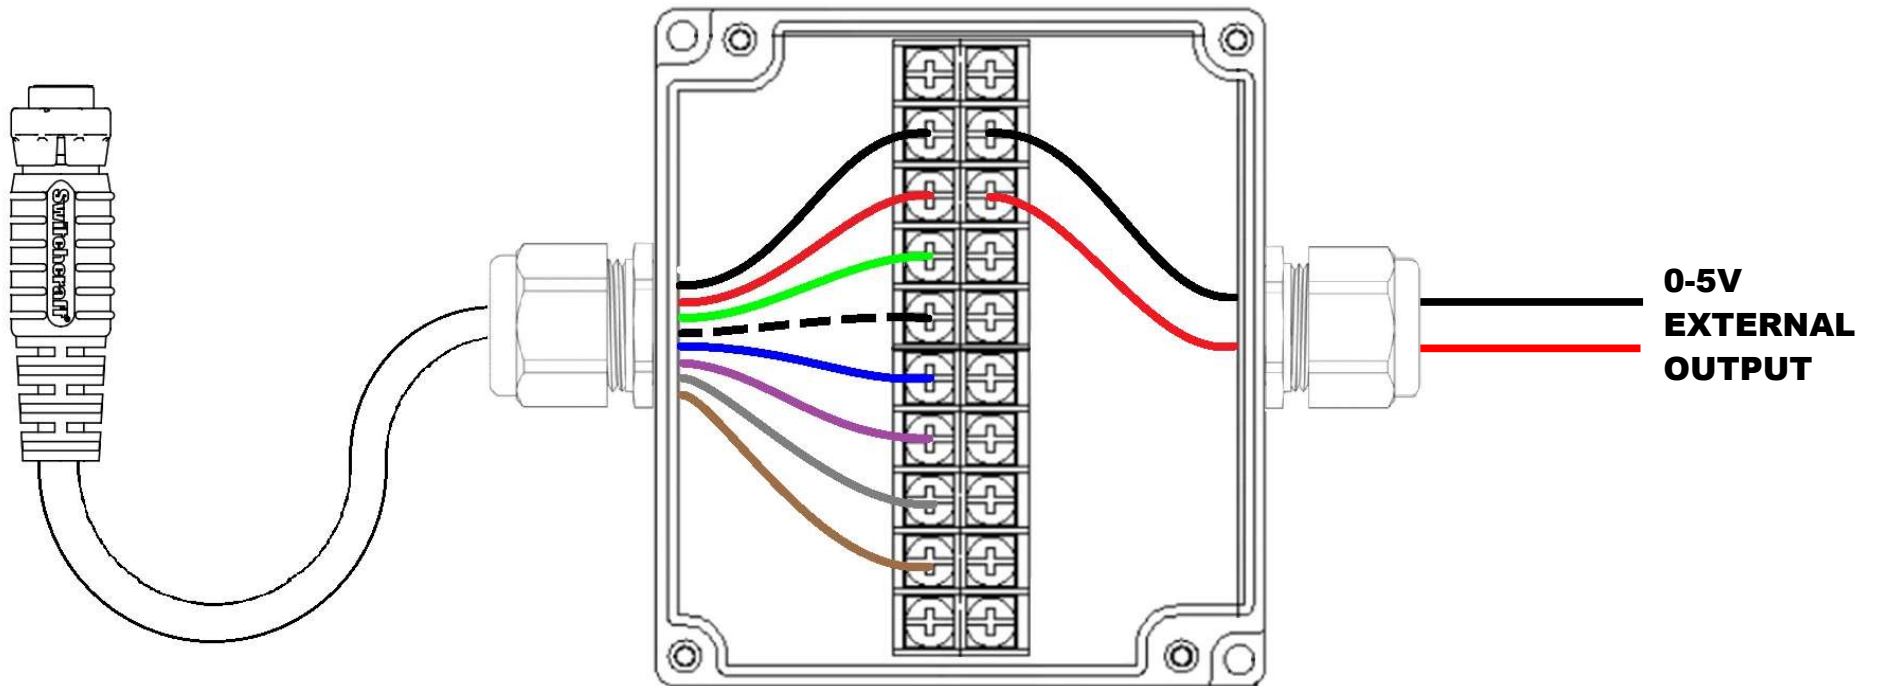

## WELL BUBBLER 5-120 WIRING DIAGRAM: 0-5V OUTPUT

MAIN HARNESS WIRING		
Designation	Color	Wire To
0-5V OUT NEG-	BLACK	External 0-5V NEG-
0-5V OUT POS+	RED	External 0-5V POS+
4-20mA OUT NEG-	GREEN	
4-20mA OUT POS+	WHITE	
FLOW PULSE NEG -	GREY	
GROUND GND	BROWN	
12V OUT POS+	BLUE	
18-24V DC IN POS+	PURPLE	

<b>DRAWING</b>	Well Bubbler 5-120 Wiring Diagram 0-5V Output		
<b>VERSION</b>	1.0	<b>PAGE</b>	1 OF 1
<b>DATE</b>	02/20/19		
<b>DRAWN BY</b>	A. BUGROV		