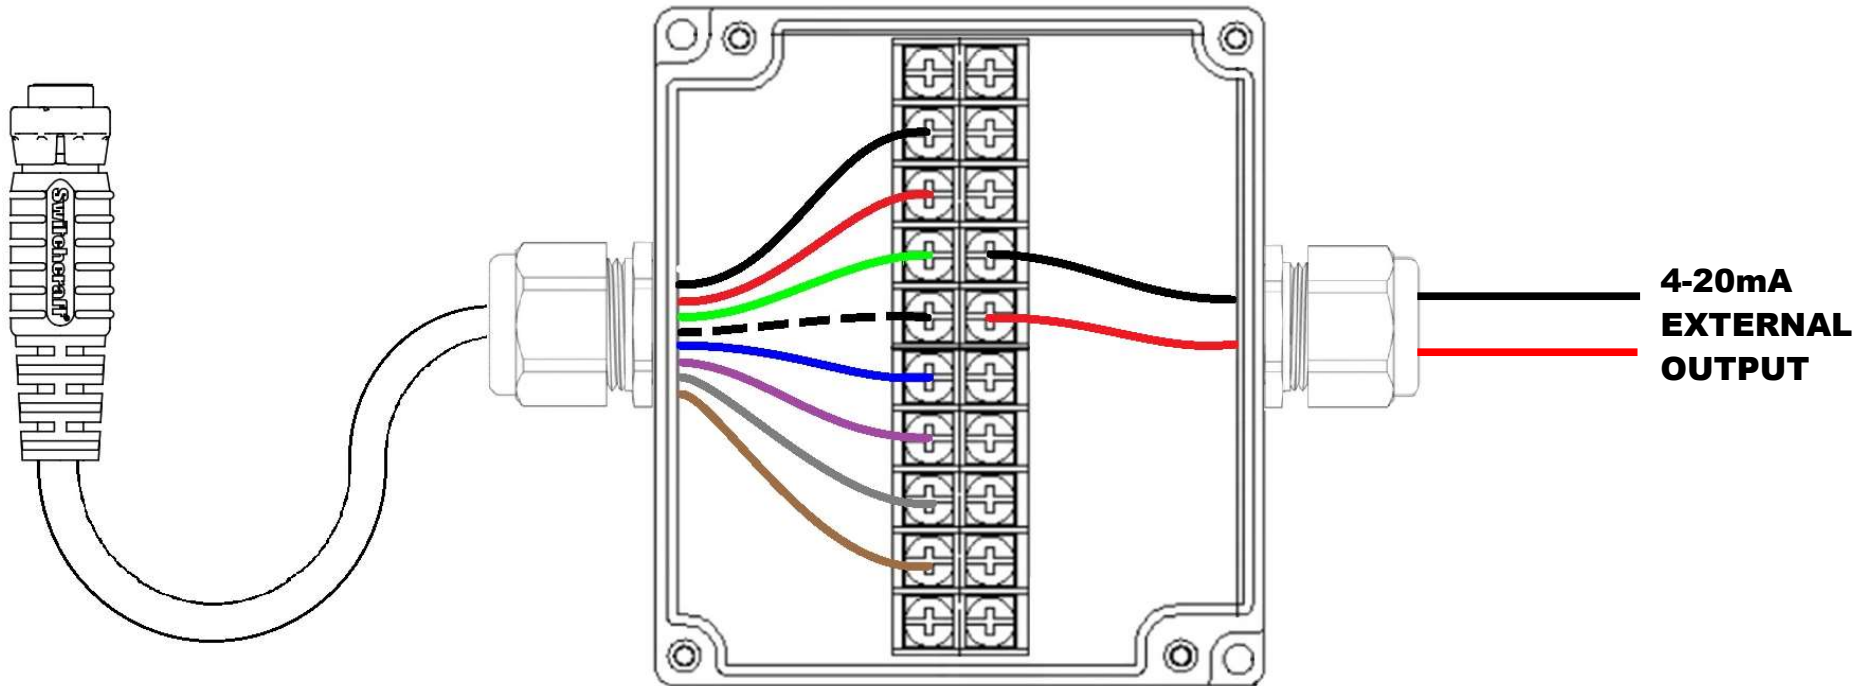

WELL BUBBLER 5-120 WIRING DIAGRAM: 4-20mA OUTPUT

MAIN HARNESS WIRING		
Designation	Color	Wire To
0-5V OUT NEG-	BLACK	
0-5V OUT POS+	RED	
4-20mA OUT NEG-	GREEN	External 4-20mA NEG-
4-20mA OUT POS+	WHITE	External 4-20mA POS+
FLOW PULSE NEG -	GREY	
GROUND GND	BROWN	
12V OUT POS+	BLUE	
18-24V DC IN POS+	PURPLE	

DRAWING	Well Bubbler 5-120 Wiring Diagram 4-20mA Output		
VERSION	1.0	PAGE	1 OF 1
DATE	02/20/19		
DRAWN BY	A. BUGROV		