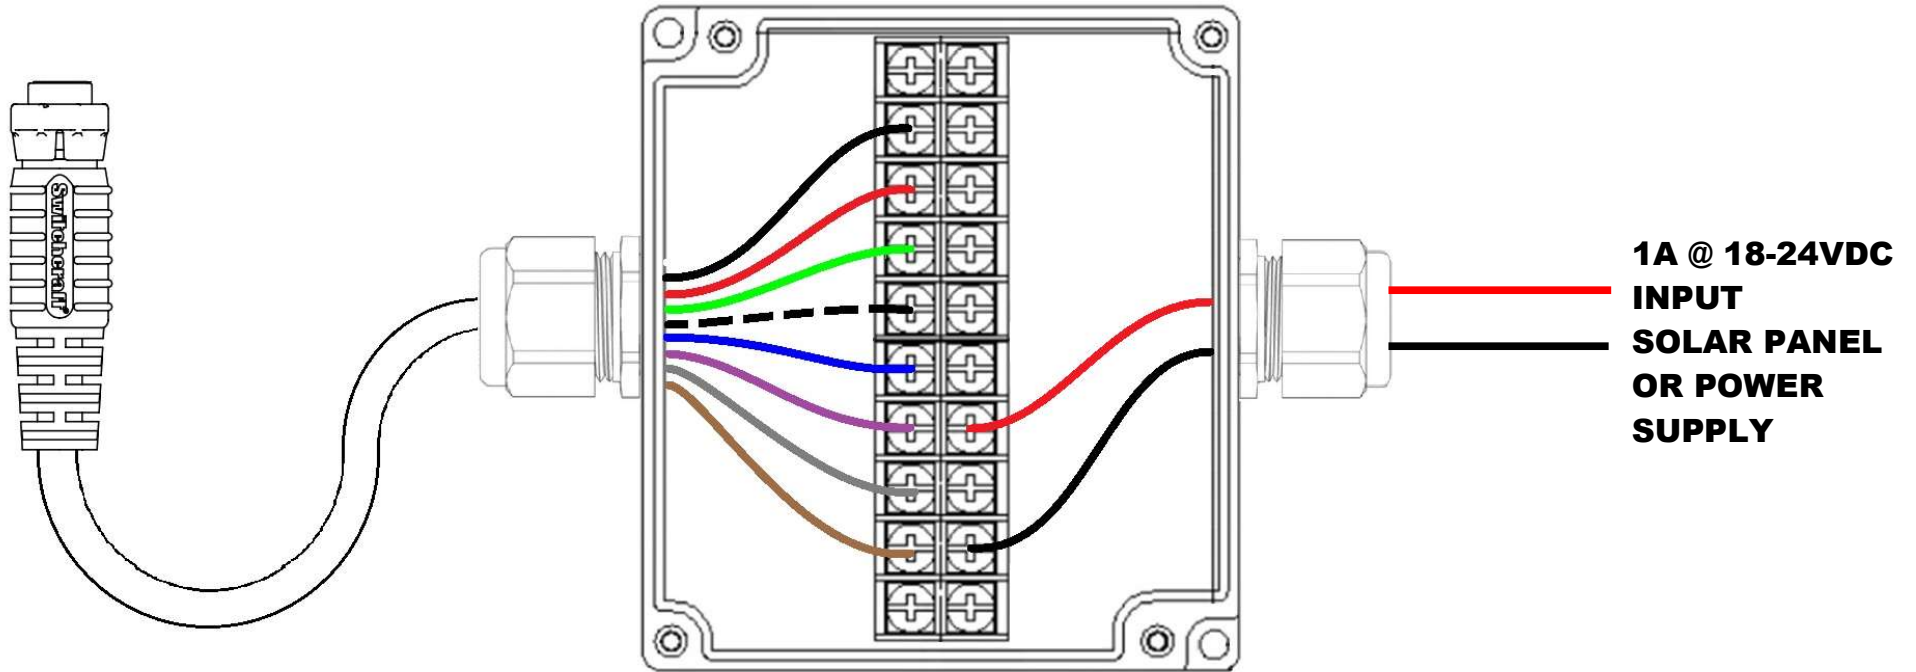

## WELL BUBBLER 5-120 WIRING DIAGRAM: EXTERNAL DC POWER

MAIN HARNESS WIRING		
Designation	Color	Wire To
0-5V OUT NEG-	BLACK	
0-5V OUT POS+	RED	
4-20mA OUT NEG-	GREEN	
4-20mA OUT POS+	WHITE	
FLOW PULSE NEG -	GREY	
GROUND GND	BROWN	DC INPUT NEG-
12V OUT POS+	BLUE	
18-24V DC IN POS+	PURPLE	DC INPUT POS+

<b>DRAWING</b>	Well Bubbler 5-120 Wiring Diagram External DC Power		
<b>VERSION</b>	1.0	<b>PAGE</b>	1 OF 1
<b>DATE</b>	02/20/19		
<b>DRAWN BY</b>	A. BUGROV		