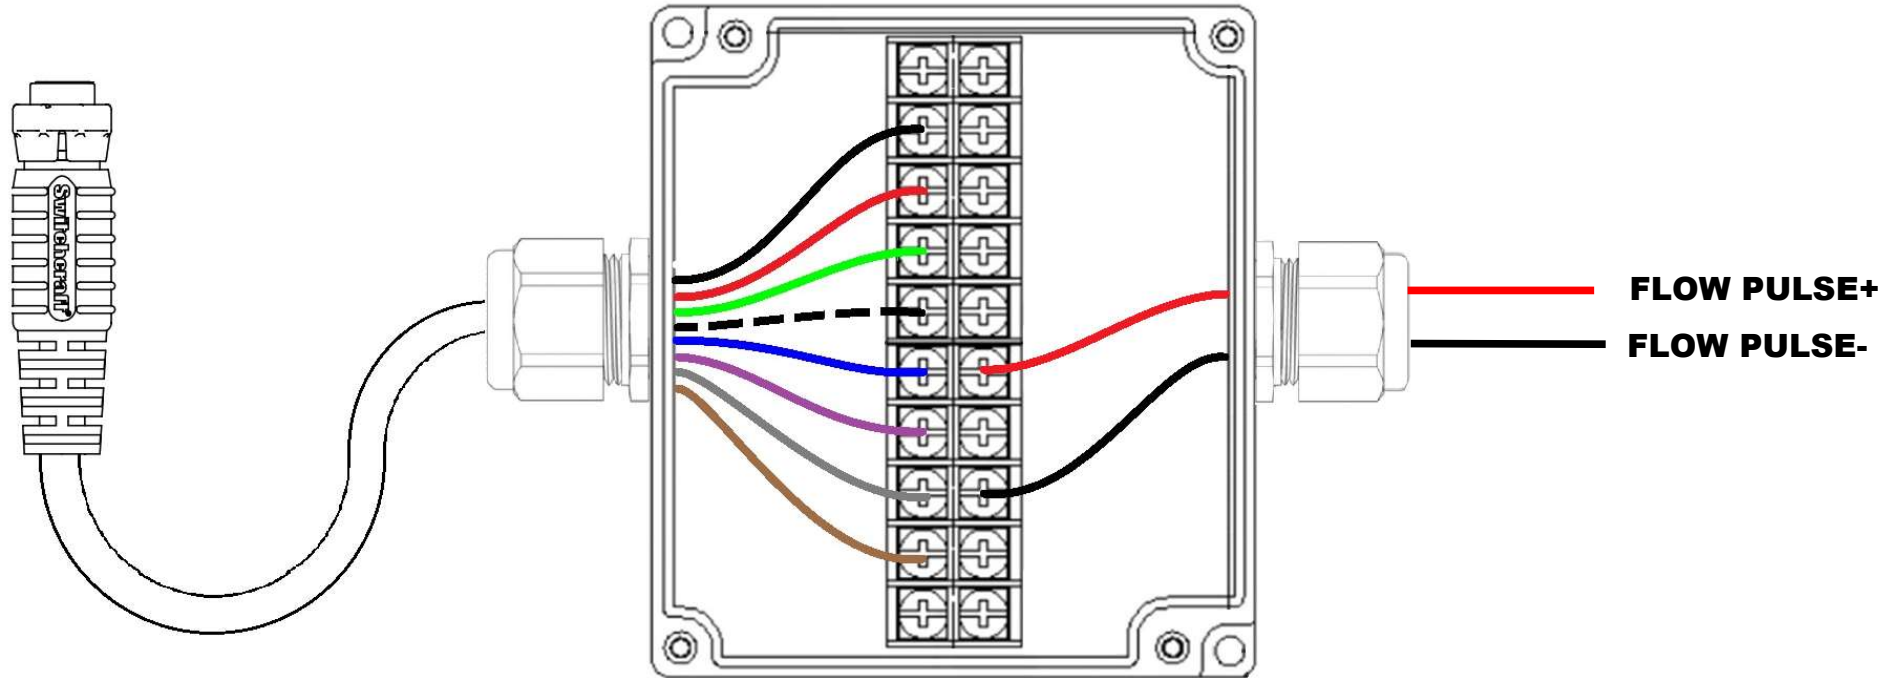

## WELL BUBBLER 5-120 WIRING DIAGRAM: FLOW METER INPUT

MAIN HARNESS WIRING		
Designation	Color	Wire To
0-5V OUT NEG-	BLACK	
0-5V OUT POS+	RED	
4-20mA OUT NEG-	GREEN	
4-20mA OUT POS+	WHITE	
FLOW PULSE NEG -	GREY	FLOW PULSE NEG-
GROUND GND	BROWN	
12V OUT POS+	BLUE	FLOW PULSE POS+
18-24V DC IN POS+	PURPLE	

<b>DRAWING</b>	Well Bubbler 5-120 Wiring Diagram Flow Meter Input		
<b>VERSION</b>	1.0	<b>PAGE</b>	1 OF 1
<b>DATE</b>	02/20/19		
<b>DRAWN BY</b>	A. BUGROV		