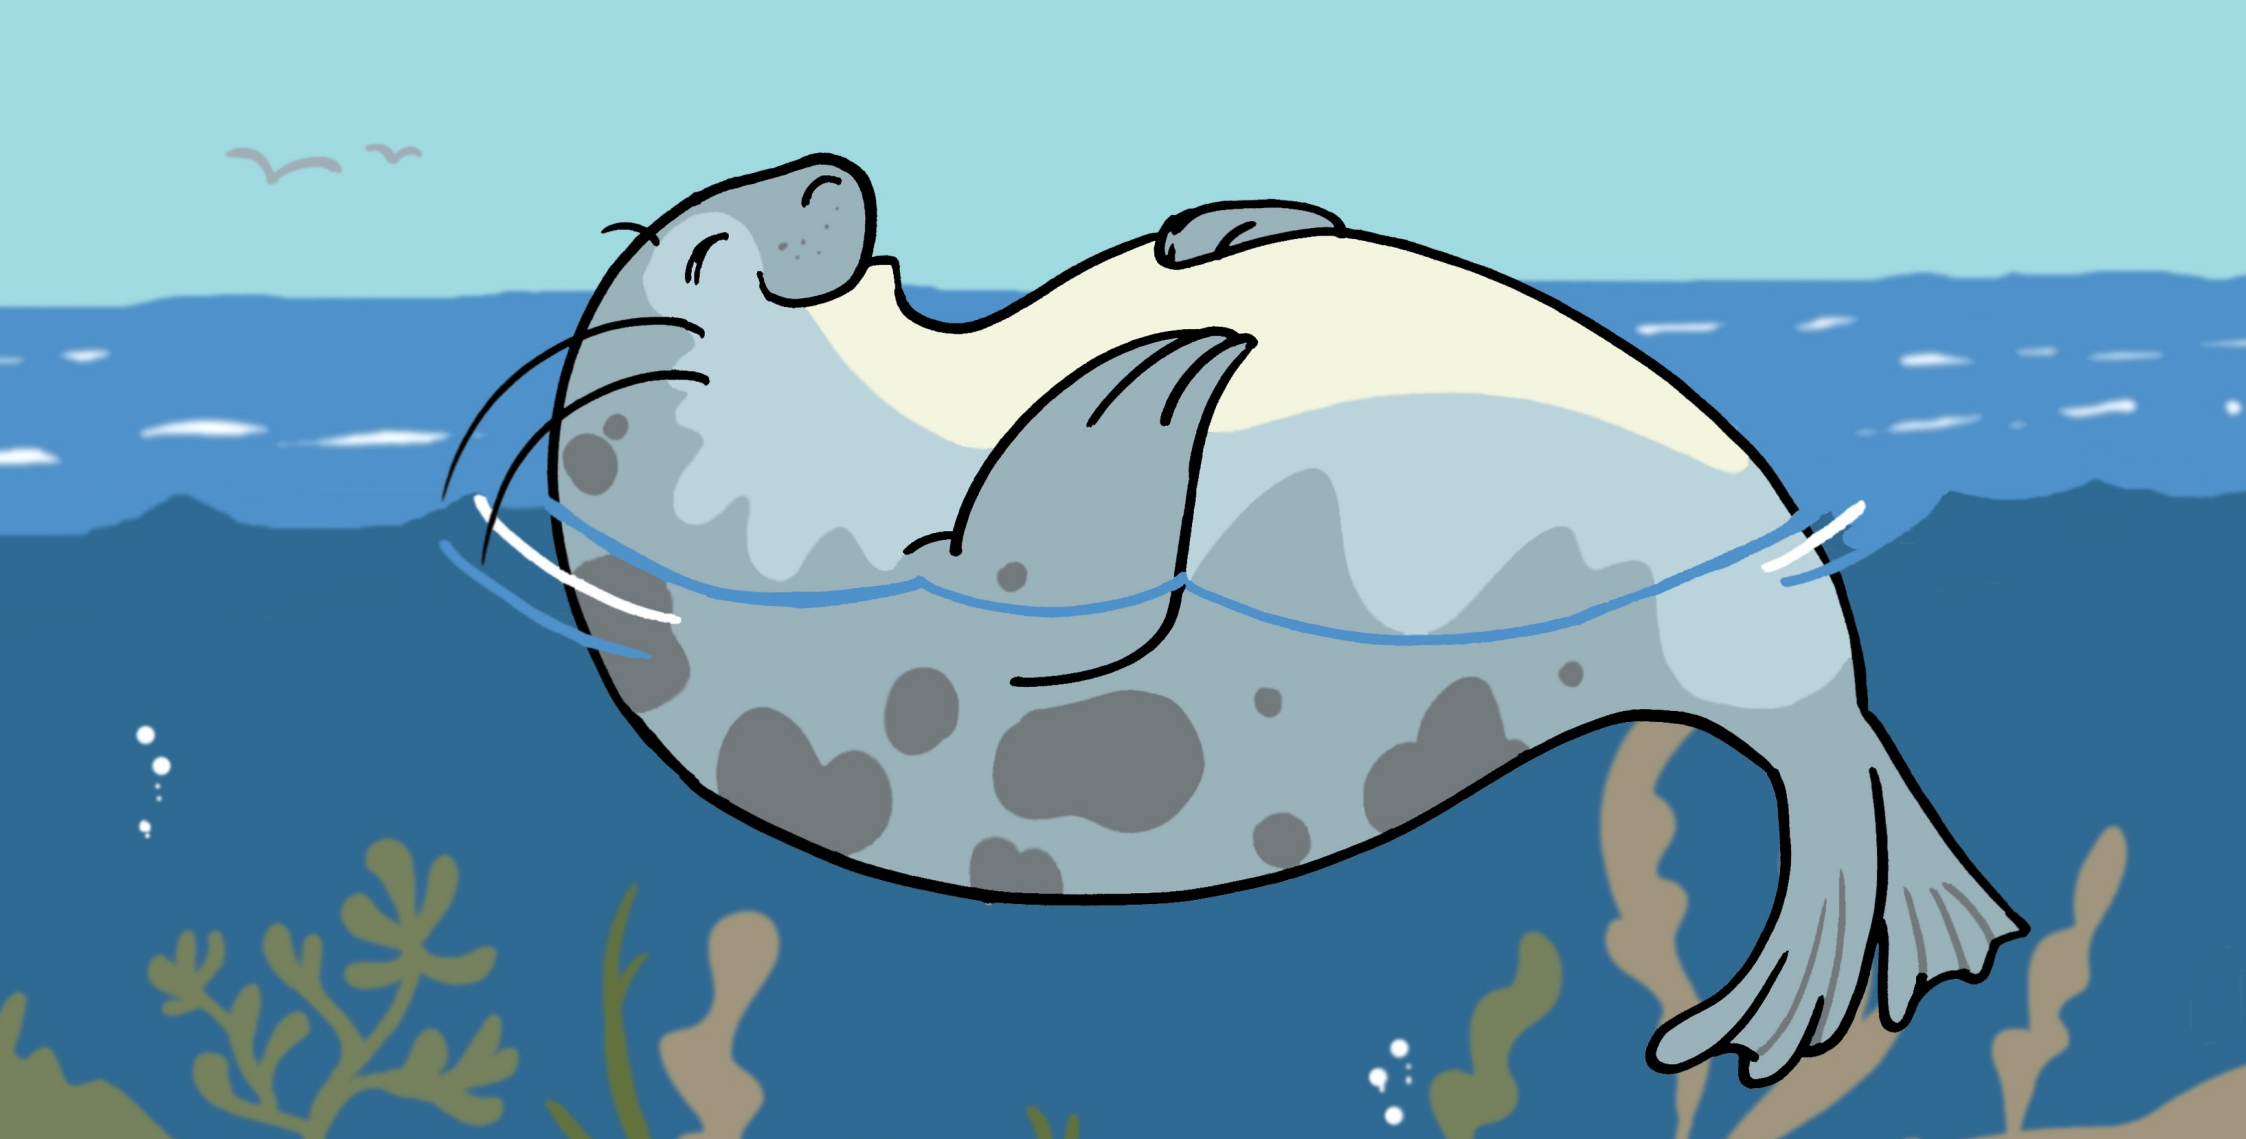

# Grey Seal

This is a grey seal. You can tell seals apart, as they have their own special pattern of spots. The colour of the fur varies from silvery-grey to shades of brown.

Seals are a marine animal. They live in mostly in the sea.  
They can look clumsy, shuffling their bodies along the beach.

Underwater, seals are fast and agile, twisting and turning to catch fish. They have sharp teeth to hold their prey.

Seals are mammals, not fish, and they need to surface to breathe air. They can easily hold their breath for 15 minutes.

Long whiskers help the seal to detect their prey. As well as fish, they may search for other sea creatures, such as crabs.

Each year, seals grow a new fur coat to make sure they stay warm in the chilly water. When the old fur comes off, we say they are moulting.

Grey seals have been recorded clapping their fins together to communicate. Sound travels a long way underwater.

Swimming underwater is tiring. Seals like to rest, and sometimes even snooze on the surface.