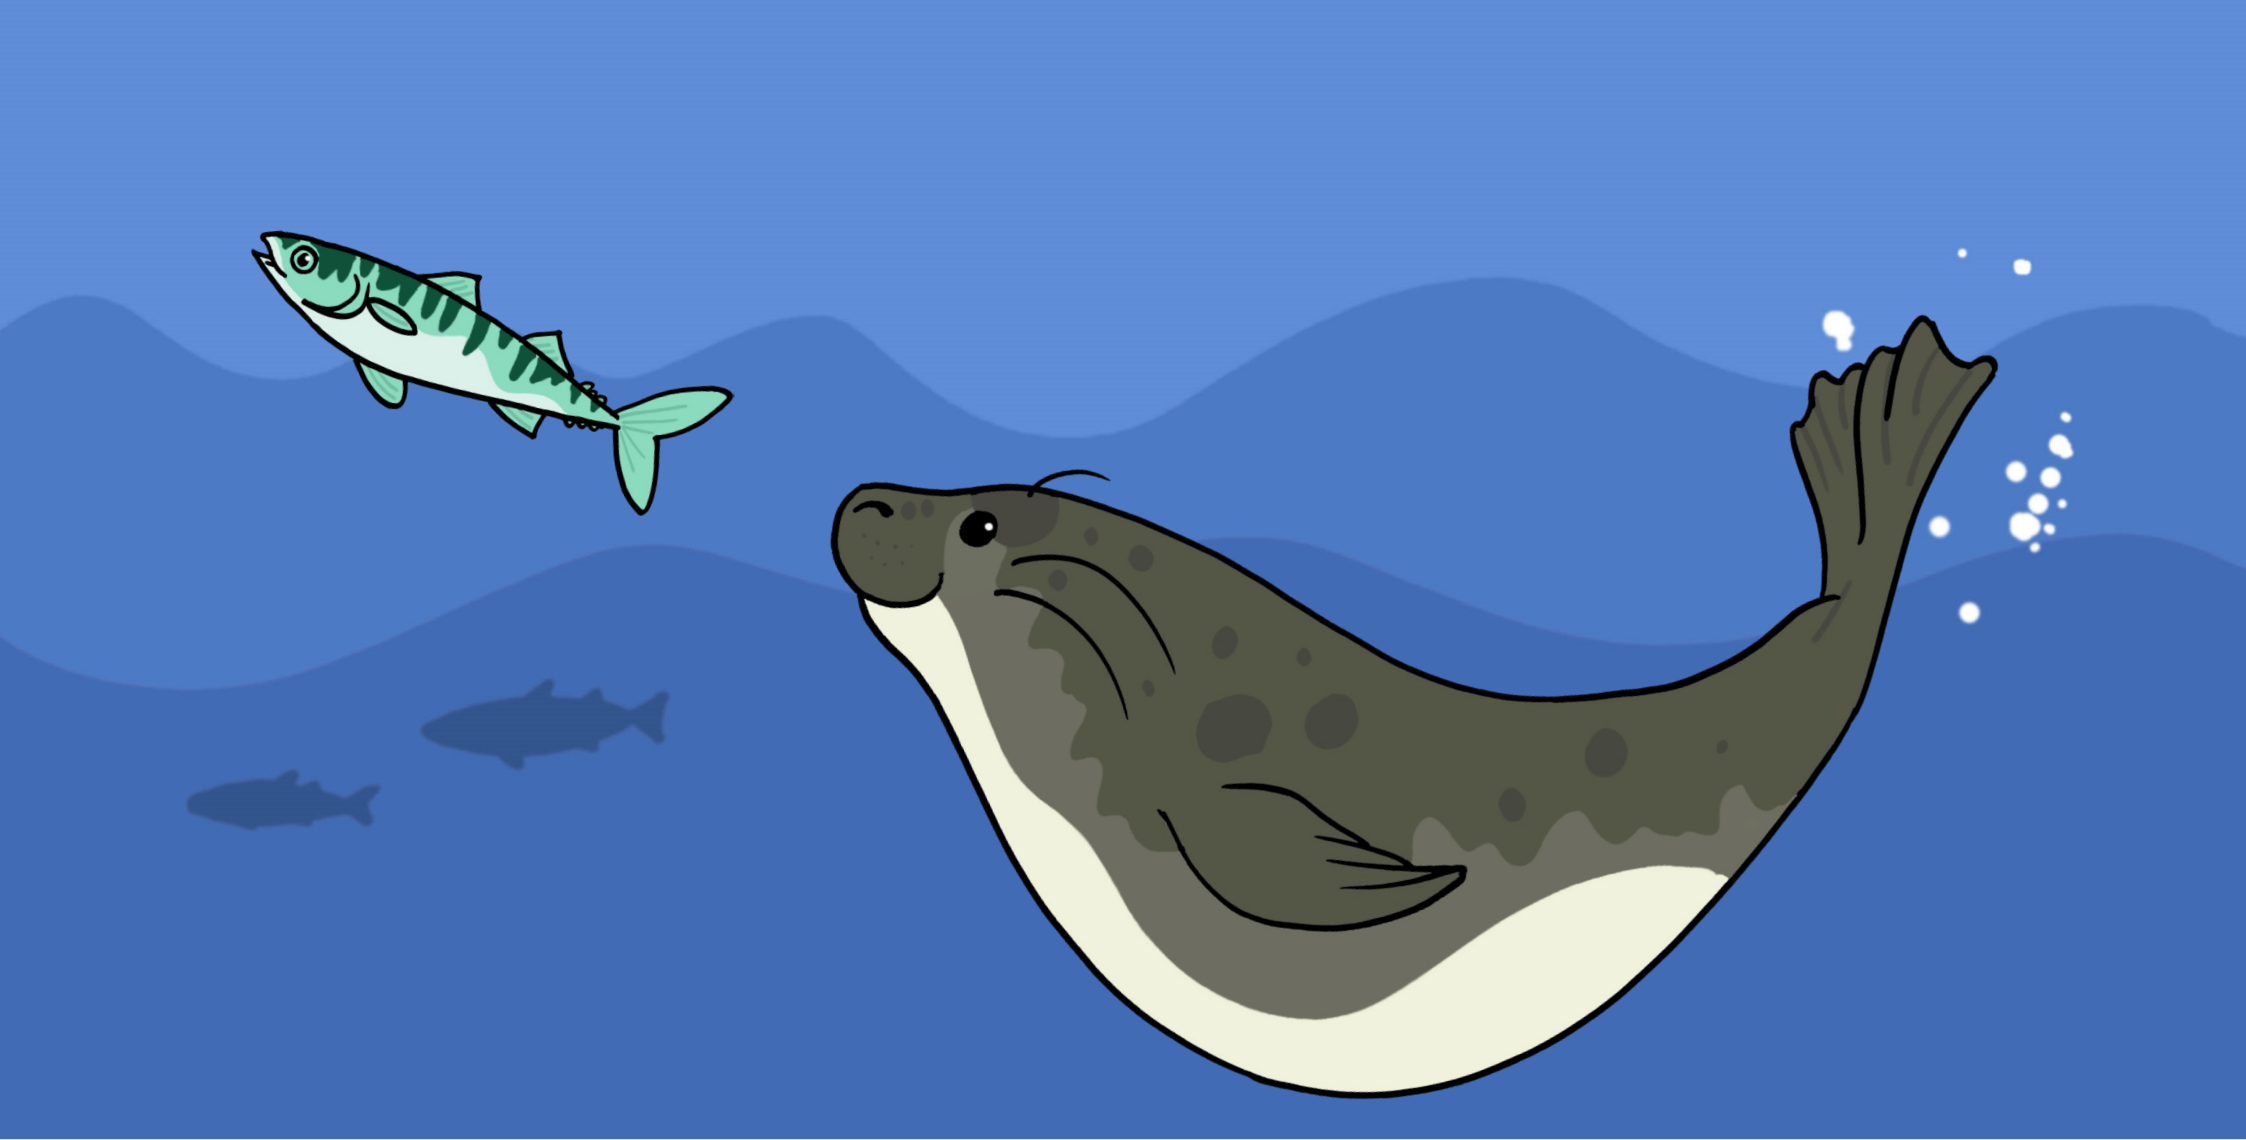

# Grey Seal

This is a grey seal. You can tell seals apart, as they have their own special pattern of spots. The colour of the fur varies from silvery-grey to shades of brown.

Seals are a marine animal. They live in mostly in the sea.  
They can look clumsy, shuffling their bodies along the beach.

Underwater, seals are fast and agile, twisting and turning to catch fish. They have sharp teeth to hold their prey.

Seals are mammals, not fish, and they need to surface to breathe air. They can easily hold their breath for 15 minutes.

Long whiskers help the seal to detect their prey. As well as fish, they may search for other sea creatures, such as crabs.

Each year, seals grow a new fur coat to make sure they stay warm in the chilly water. When the old fur comes off, we say they are moulting.

Grey seals have been recorded clapping their fins together to communicate. Sound travels a long way underwater.

Swimming underwater is tiring. Seals like to rest, and sometimes even snooze on the surface.