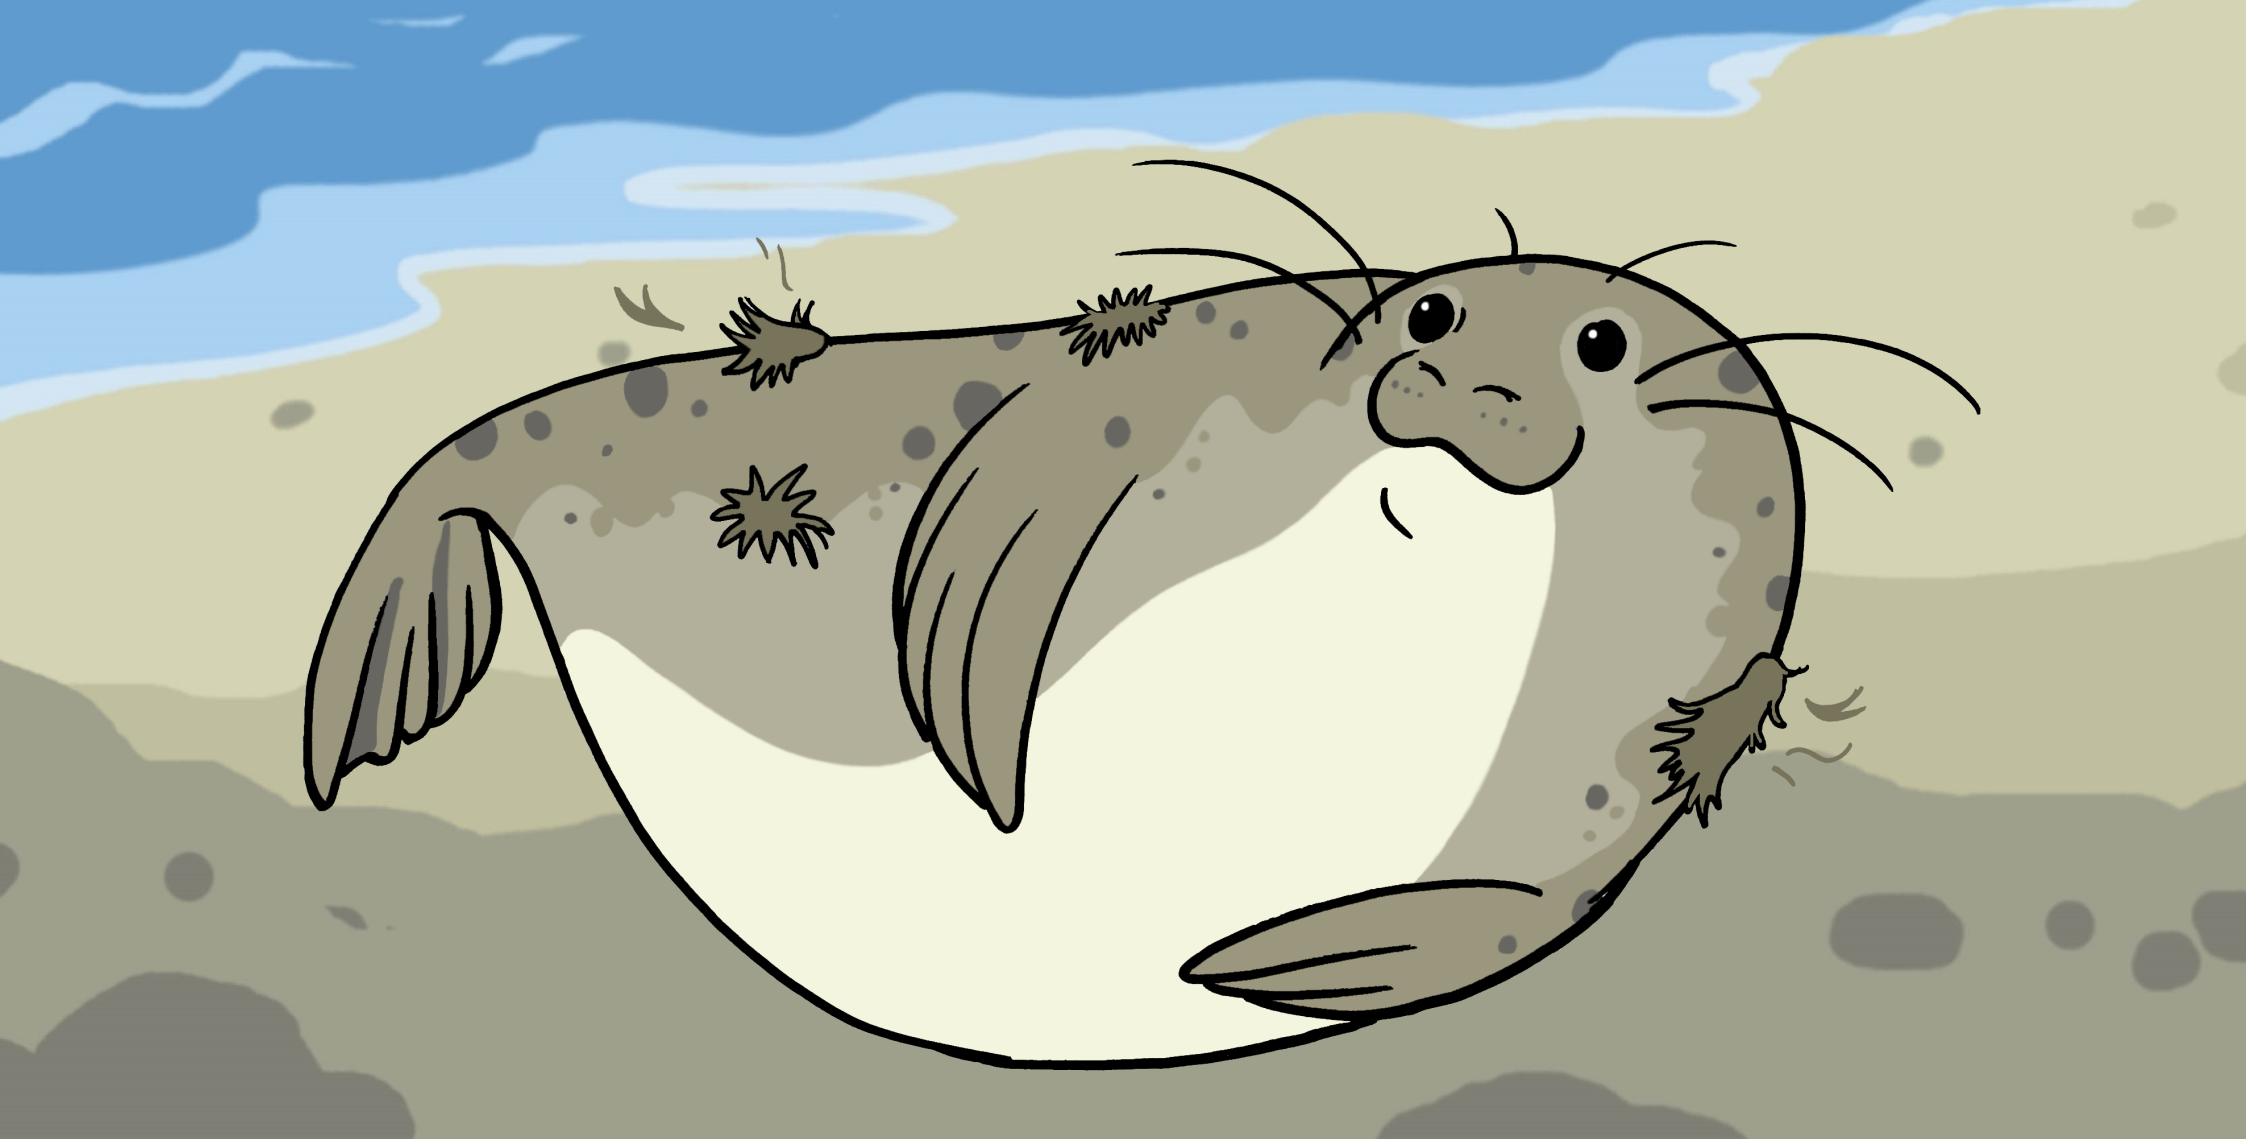

# Grey Seal

This is a grey seal. You can tell seals apart, as they have their own special pattern of spots. The colour of the fur varies from silvery-grey to shades of brown.

Seals are a marine animal. They live in mostly in the sea.  
They can look clumsy, shuffling their bodies along the beach.

Underwater, seals are fast and agile, twisting and turning to catch fish. They have sharp teeth to hold their prey.

Seals are mammals, not fish, and they need to surface to breathe air. They can easily hold their breath for 15 minutes.

Long whiskers help the seal to detect their prey. As well as fish, they may search for other sea creatures, such as crabs.

Each year, seals grow a new fur coat to make sure they stay warm in the chilly water. When the old fur comes off, we say they are moulting.

Grey seals have been recorded clapping their fins together to communicate. Sound travels a long way underwater.

Swimming underwater is tiring. Seals like to rest, and sometimes even snooze on the surface.