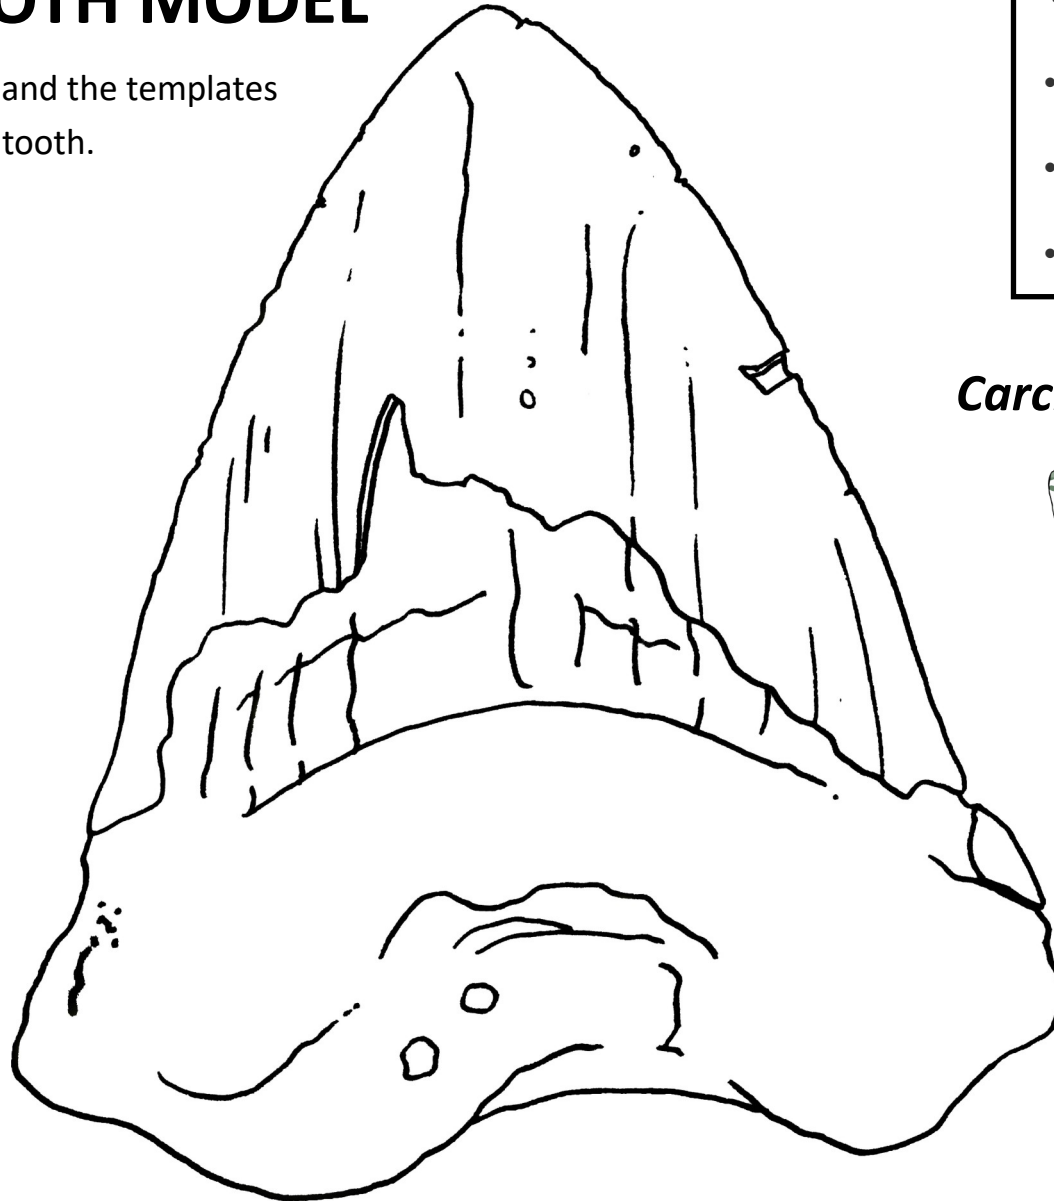

MEGALODON TOOTH MODEL

Use the recipe to create salt dough and the templates to form your own fossil megalodon tooth.

1. SHAPE

2. ADD DETAILS

3. DRY OUT

4. PAINT

SALT DOUGH = 1 TOOTH

- 1 cup of plain flour
- half a cup of salt
- half a cup of water

Carcharodon megalodon

Join up with friends to make a whole **massive mouth** full of fossil teeth!

Don't forget to [#showusyoursharks](#)