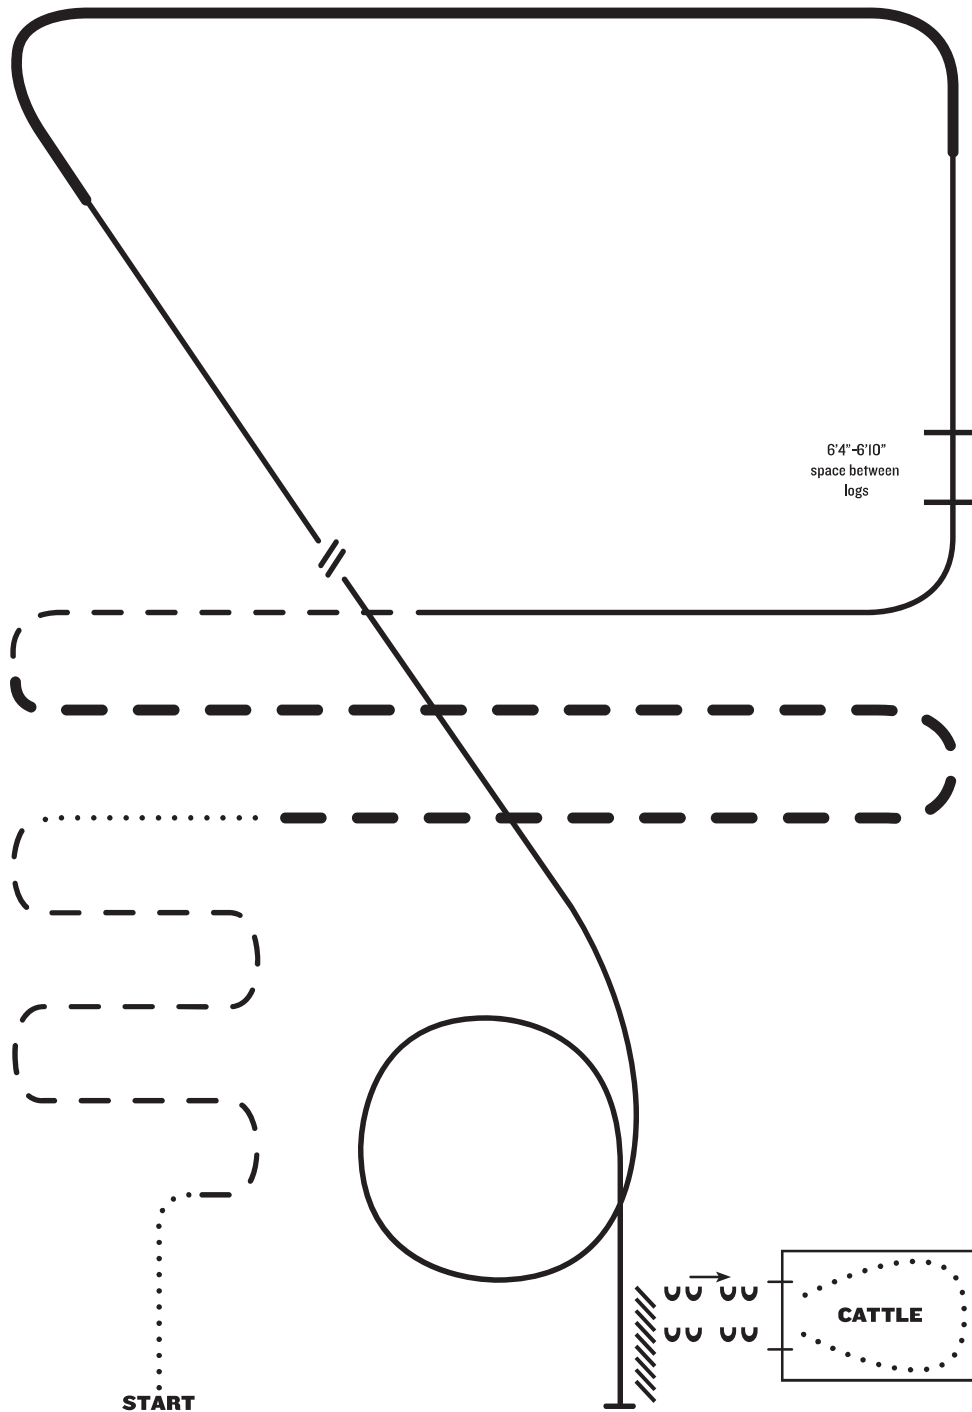

RANCH RIDING - PATTERN 11

LEGEND

.....	Walk
.....	Extended Walk
- - -	Trot
- - -	Extended Trot
— — —	Lope
— — —	Extended Lope
//////	Back
\\	Lead Change

1. Walk
2. Trot serpentine
3. Walk
4. Extended trot
5. Trot
6. Lope left lead
7. Lope over logs
8. Extended lope left lead
9. Collect lope, change leads (simple or flying)
10. Lope right lead
11. Lope circle
12. Stop and back
13. Side pass to gate, left hand push into pen
14. Walk through cattle, right hand push out

Note: The drawn description of this pattern is only intended for the general depiction of the pattern. Exhibitors should utilize the arena space to best exhibit their horses.