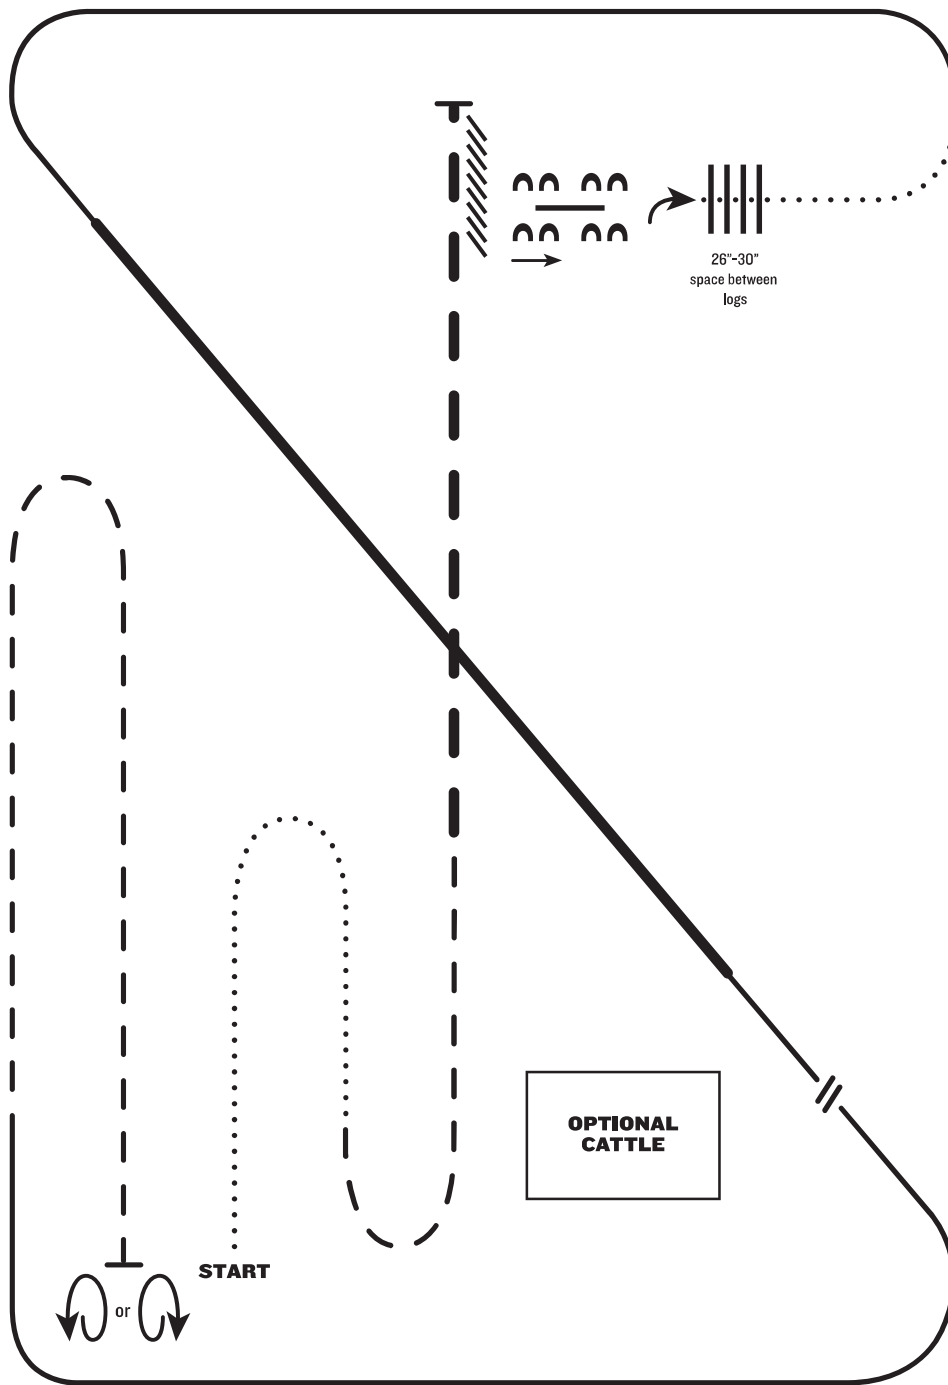

RANCH RIDING - PATTERN 7

LEGEND

.....	Walk
.....	Extended Walk
- - -	Trot
- - -	Extended Trot
— — —	Lope
— — —	Extended Lope
//////	Back
\\	Lead Change

1. Walk
2. Trot
3. Extended trot
4. Stop and back
5. Side pass right over log
6. 1/4 turn right, walk over logs
7. Walk
8. Lope left lead
9. Extended lope left lead
10. Collect lope, change leads (simple or flying)
11. Lope right lead
12. Trot
13. Stop, one 360° turn either direction

Note: The drawn description of this pattern is only intended for the general depiction of the pattern. Exhibitors should utilize the arena space to best exhibit their horses.