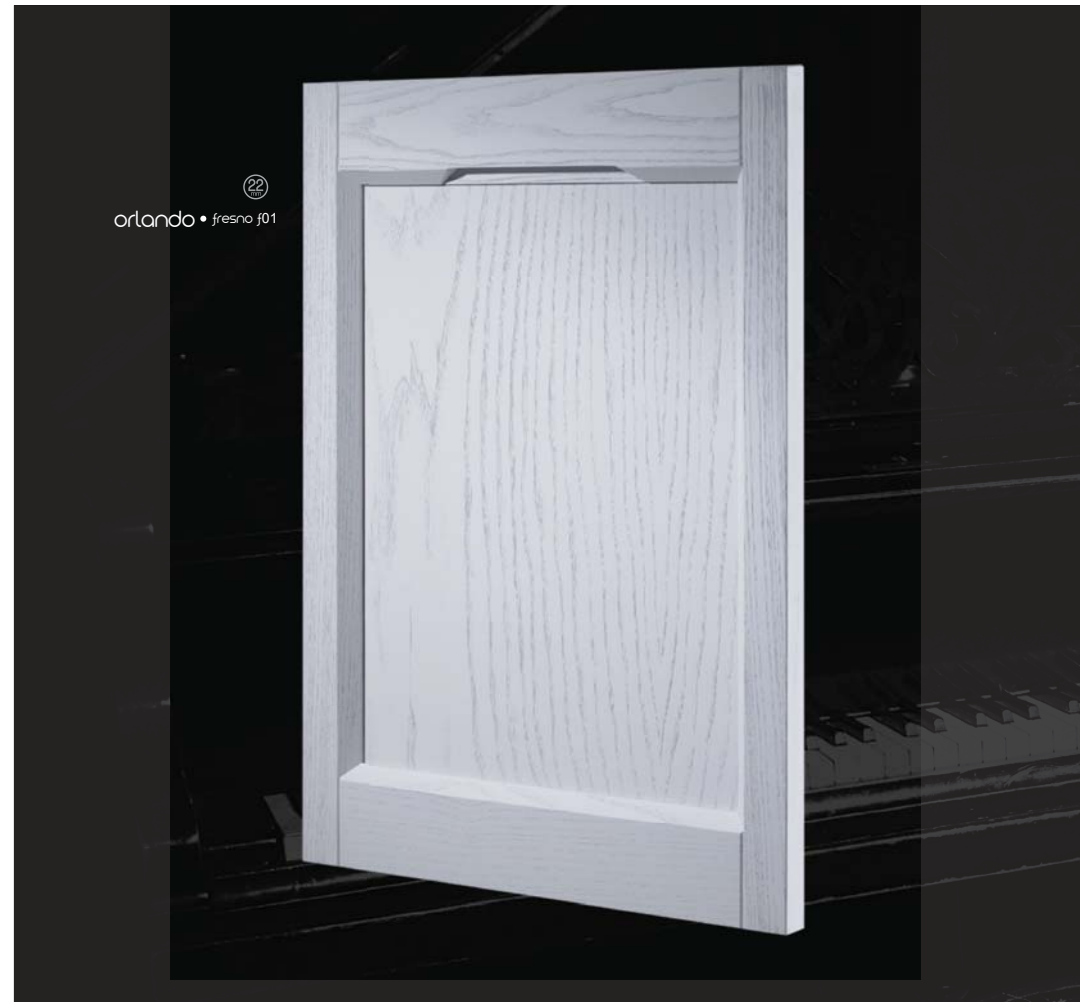

Naturalnet

Compromiso con el medio ambiente. Nuevo acabado mate ecológico con base al agua.

Formulados a partir de resinas, solventes, aceites, ceras y aditivos de origen biológico. Reduce la dependencia de materias primas de origen fósil. Nuestra última contribución a la reducción de la huella de ozono. Este acabado está disponible para todos los modelos de laca y madera.

Commitment to the environment. New ecological matt finish with water base.

Formulated from resins, solvents, oils, waxes and additives of biological origin. Eliminates dependence on raw materials of fossil origin. Our latest contribution to reducing the ozone footprint. This matte finish is available for all lacquer and wood models.

Engagement avec l'environnement. Nouvelle finition écologique avec une base à l'eau.

Des formules à partir de résines, dissolvants, huiles, des cires et des additifs d'origine biologique. Réduction de la dépendance des matières d'origine fossile. Notre dernière contribution à la réduction du trou de la couche d'ozone. Cette finition mat. est disponible dans tous les modèles de laque et de bois.

Compromisso com o meio ambiente. Novo acabamento mate à base de água, ecológico.

Formulado a partir de resinas, solventes, óleos, ceras e aditivos de origem biológica. Reduz a dependência de matérias-primas de origem fóssil. A nossa mais recente contribuição para reduzir a pegada de ozono. Este acabamento mate está disponível para todos os modelos de laca e madeira.