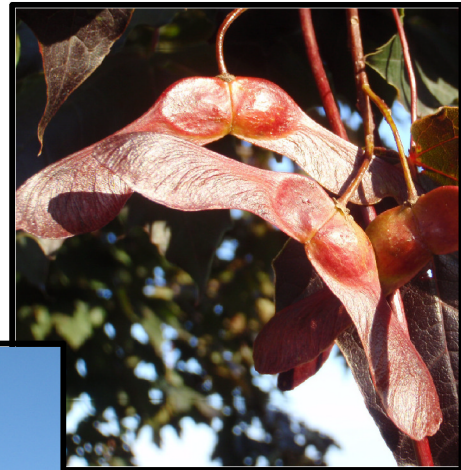

# Maple - Crimson King

# "Royal Red"

SIZE:

H 40' x W 35'

BOTANICAL NAME:

*Acer Platanoides*

COMMON NAME:

*Norway Maple-Royal Red*

ITEM#  
ac pl ck

**FRUIT:** Samara, 1.5" winged, maturing in September-October, horizontally spreading wings.

**FRUIT- WINGS**

**LEAF - DARK RED  
ALL SUMMER**

**LEAF COLOR:** Large thick rich maroon-purple leaves throughout the growing season; new growth brighter in color turning deep maroon. In the fall foliage takes on reddish bronze hues. A bold accent tree for the landscape.