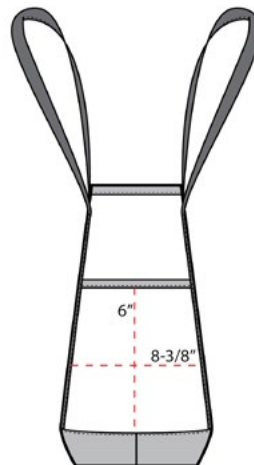

With two large end pockets for newspapers, magazines, umbrellas and more, this sturdy zip-top tote keeps everything organized for an easier commute.

- 300 denier polyester canvas body, 600 denier polyester canvas bottom
- Zippered top closure
- Reinforced over-the-shoulder length web handles
- Dimensions: 14”h x 13”w x 6.5”d, Approx. 1,183 cubic inches

CARE INSTRUCTIONS

Bags not intended for use by children 12 and under.

COLOR INFORMATION

Black/ Black
NTR BLACK C

Chili Red/
Black
1807 C

Dark Charcoal/
Black
426 C

Deep Aqua/
Dark Charcoal
2185 C

Royal/ Black
7687 C

FRONT VIEW

BACK VIEW

SIDE VIEW