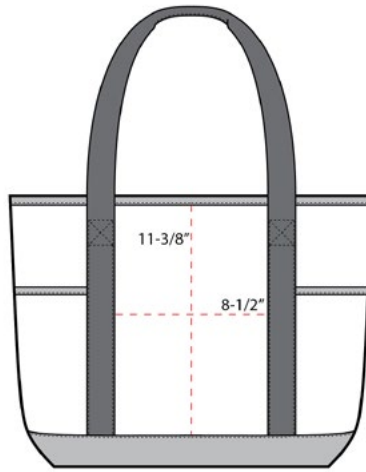

With two large end pockets for newspapers, magazines, umbrellas and more, this sturdy zip-top tote keeps everything organized for an easier commute.

- 300 denier polyester canvas body, 600 denier polyester canvas bottom
- Zippered top closure
- Reinforced over-the-shoulder length web handles
- Dimensions: 14”h x 13”w x 6.5”d, Approx. 1,183 cubic inches

CARE INSTRUCTIONS

Bags not intended for use by children 12 and under.

COLOR INFORMATION

Black/ Black
NTR BLACK C

Chili Red/
Black
1807 C

Dark Charcoal/
Black
426 C

Deep Aqua/
Dark Charcoal
2185 C

Royal/ Black
7687 C

FRONT VIEW

BACK VIEW

SIDE VIEW