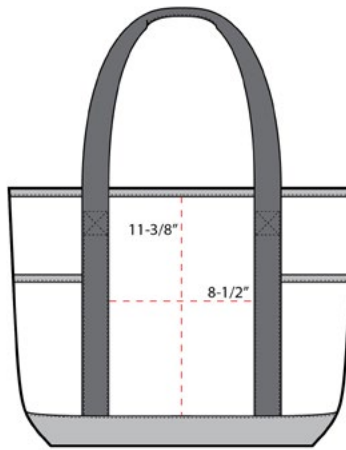

With two large end pockets for newspapers, magazines, umbrellas and more, this sturdy zip-top tote keeps everything organized for an easier commute.

- 300 denier polyester canvas body, 600 denier polyester canvas bottom
- Zippered top closure
- Reinforced over-the-shoulder length web handles
- Dimensions: 14”h x 13”w x 6.5”d, Approx. 1,183 cubic inches

CARE INSTRUCTIONS

Bags not intended for use by children 12 and under.

COLOR INFORMATION

Black/ Black
NTR BLACK C

Chili Red/
Black
1807 C

Dark Charcoal/
Black
426 C

Deep Aqua/
Dark Charcoal
2185 C

Royal/ Black
7687 C

FRONT VIEW

BACK VIEW

SIDE VIEW