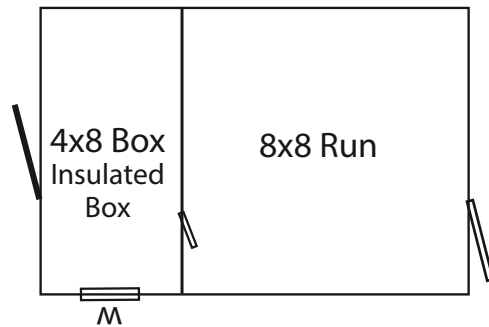

Shown with optional 11-Lite Arch Door

Traditional 8x12 Kennel

- Board & Batten Siding
- Natural Stain
- Weatherwood Shingles
- Chestnut Color Door

Capacity
1

Rear View of
Shed and Box

Capacity
1

Rear View of Shed and Box