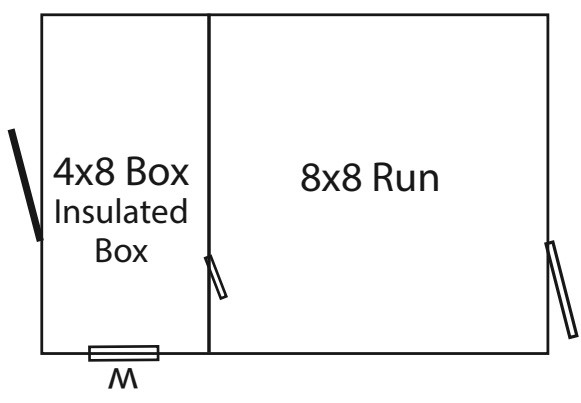

Traditional 8x14 Kennel

- Clay L-P Smartside Siding
- Black Trim
- Black Metal Roof
- Clay Door

Capacity
1

Capacity
1

Rear View of Shed and Box

Traditional 8x12 Kennel

- Red L-P Smartside Siding
- Navajo White Trim
- Walnut Brown Shingles