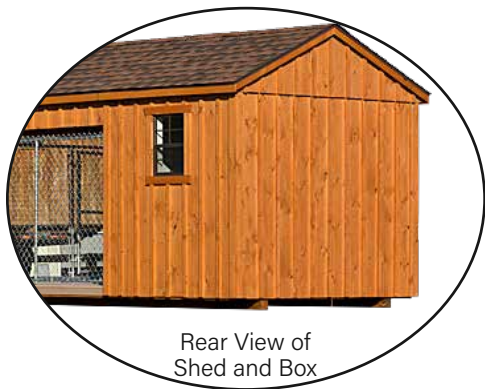

7

Traditional

10x24 Shed /Kennel Combo

- Buckskin L-P Smartside Siding
- Chestnut Trim
- Walnut Brown Shingles

*Also available in 10x20 & 10x18.
These sizes reduce the shed portion,
not the kennel.*

Rear View of
Shed and Box

Capacity
1

Capacity
2

Rear View of Shed and Box

Traditional 8x16 Double Kennel

- Lite Gray L-P Smartside Siding
- Dark Gray Trim

Shown with optional Pewter Gray Metal Roof

Traditional 8x14 Double Kennel

- Buckskin L-P Smartside Siding
- White Trim
- Walnut Brown Shingles

Rear View of
Shed and Box

Rear View of Shed and Box

Traditional 8x14 Kennel w/ Feed Room

- Board & Batten Siding
- Walnut Brown Shingles
- Chestnut Painted Door

Shown with optional Vent, 11-Lite Door & Feed Room.