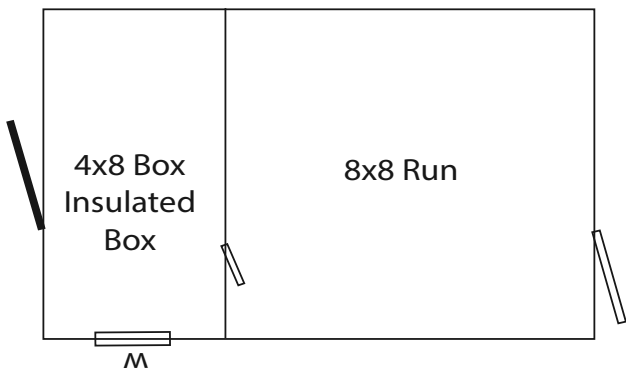

Capacity
1

Rear View of
Shed and Box

Capacity
1

Rear View of
Shed and Box

Traditional 8x12 Kennel

- Tan Vinyl Siding
- Brown Trim
- Walnut Brown Shingles

Shown with optional Vinyl Shutters and optional vinyl siding