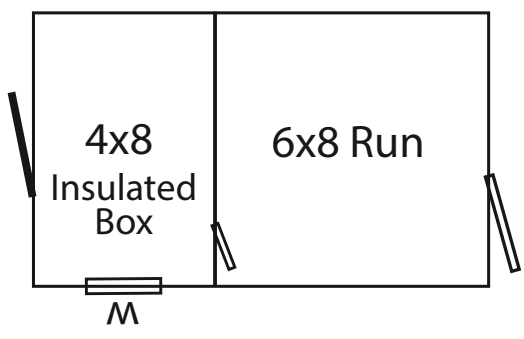

Capacity
1

Elite 8x10 Kennel

- Navaho White L-P Smartside Siding
- Buckskin Trim
- Walnut Brown Shingles

Shown with optional 9-lite door, Octagon Windows, Slat Shutters, Interior Chain link Door, Elite Gable Vents & Vinyl Post Covers

7