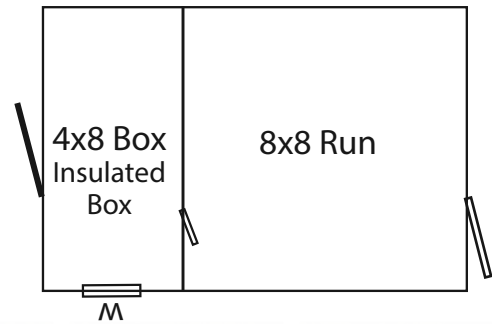

5

Elite

8x12 Kennel

- Red L-P Smartside Siding
- Beige Trim
- Beige Door
- Walnut Brown Shingles

Shown with optional Elite Gable Vents

Rear View of Shed & Box

Capacity
1

Capacity
1