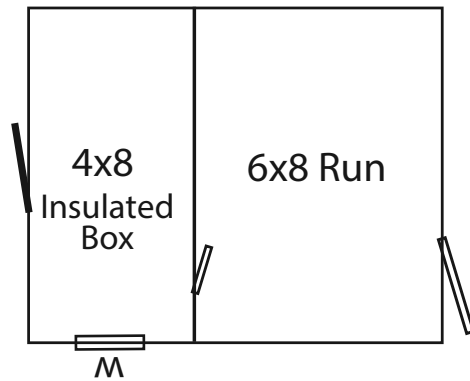

Traditional 8x10 Kennel

- Cream Vinyl Siding
- Red Trim
- Charcoal Shingles

*Shown with optional vinyl shutter
And optional vinyl siding*

Rear View of
Shed and Box

*Kennels with vinyl siding come
standard with \ 4ft glassboard on
outside wall and vinyl post covers*