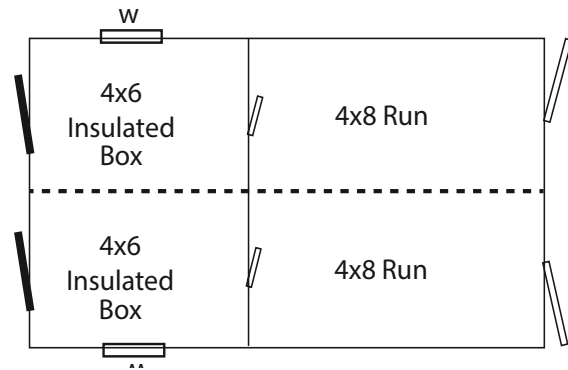

Traditional 8x14 Double Kennel

- Buckskin L-P Smartside Siding
- White Trim
- Walnut Brown Shingles