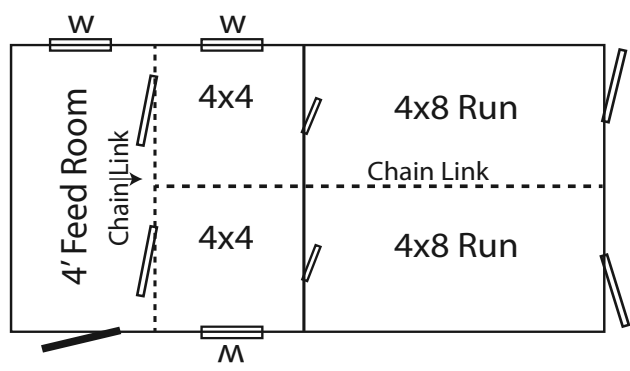

Capacity
1

Capacity
2

Rear View of Shed and Box

Traditional 8x16 Double Kennel

- Lite Gray L-P Smartside Siding
- Dark Gray Trim

Shown with optional Pewter Gray Metal Roof

Traditional 8x14 Double Kennel

- Buckskin L-P Smartside Siding
- White Trim
- Walnut Brown Shingles