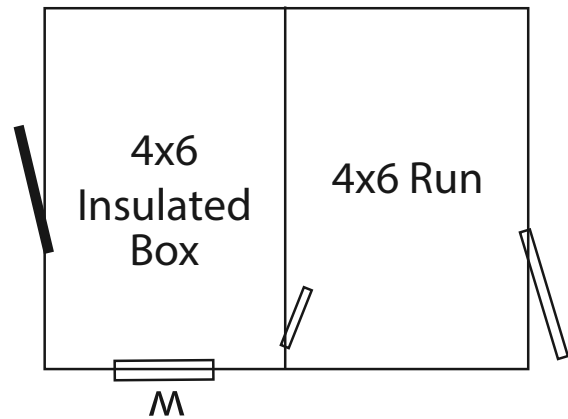

Shown with optional 9-Lite Door

Capacity
1

Rear View of
Shed and Box

Capacity
1

Rear View of
Shed and Box

Traditional 4x8 Kennel

- Lite Gray L-P Smartside Siding
- White Trim
- Weatherwood Shingles

Standard Features