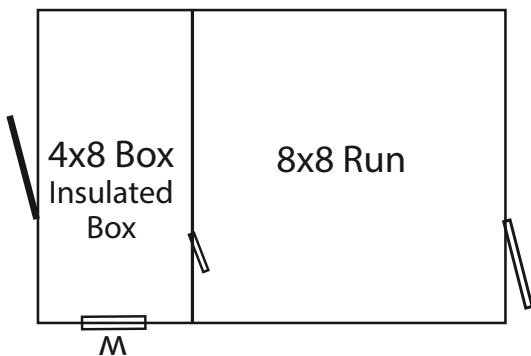

Capacity
2

Capacity
1

Rear View of Shed and Box

Elite 8x12 Kennel

- Board & Batten Siding
- Cedar Stain
- Forest Green Shingles
- Hunter Green Door

*Shown with optional Elite Gable Vents
Vinyl Posts on Run, and 11 Lite Door*