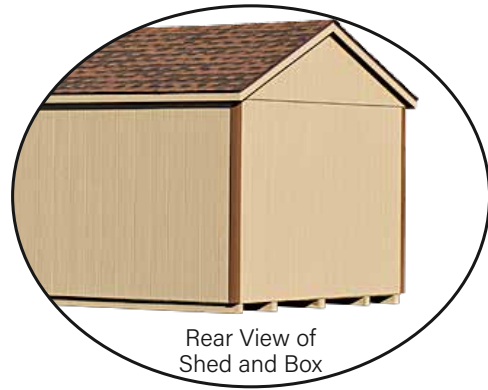

Rear View of Shed and Box

Elite 8x10 Kennel

- Navaho White L-P Smartside Siding
- Buckskin Trim
- Walnut Brown Shingles

Shown with optional 9-lite door, Octagon Windows, Slat Shutters, Interior Chain link Door, Elite Gable Vents & Vinyl Post Covers

7

Traditional

10x24 Shed /Kennel Combo

- Buckskin L-P Smartside Siding
- Chestnut Trim
- Walnut Brown Shingles

*Also available in 10x20 & 10x18.
These sizes reduce the shed portion,
not the kennel.*

Rear View of
Shed and Box

Capacity
1

Capacity
2

Rear View of Shed and Box

Traditional 8x16 Double Kennel

- Lite Gray L-P Smartside Siding
- Dark Gray Trim

Shown with optional Pewter Gray Metal Roof

Traditional 8x14 Double Kennel

- Buckskin L-P Smartside Siding
- White Trim
- Walnut Brown Shingles