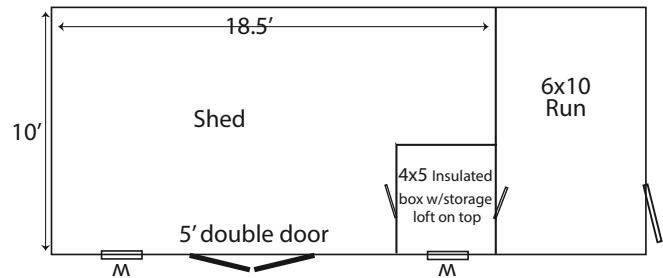

7

Traditional

10x24 Shed /Kennel Combo

- Buckskin L-P Smartside Siding
- Chestnut Trim
- Walnut Brown Shingles

*Also available in 10x20 & 10x18.
These sizes reduce the shed portion,
not the kennel.*

Rear View of
Shed and Box