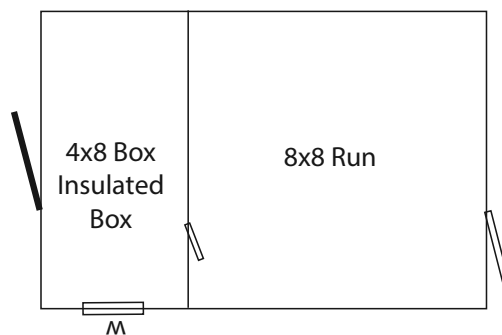

Capacity
1

Rear View of
Shed and Box

Capacity
1

Rear View of
Shed and Box

Traditional 8x12 Kennel

- Tan Vinyl Siding
- Brown Trim
- Walnut Brown Shingles

Shown with optional Vinyl Shutters and optional vinyl siding