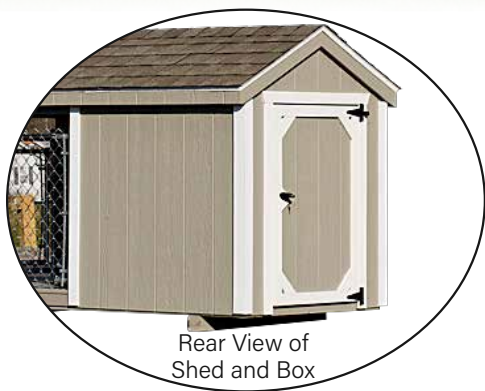

Capacity
1

Rear View of Shed and Box

Traditional

6x10 Kennel

- Tan L-P Smartside Siding
- Red Trim
- Red Metal Roof

Shown with optional metal roof

Traditional 6x8 Kennel

- Board & Batten Siding
- Natural Stain
- Walnut Brown Shingles
- Chestnut Color Door

Shown with optional 9-Lite Door

Capacity
1

Rear View of
Shed and Box

Capacity
1

Rear View of
Shed and Box

Traditional 4x8 Kennel

- Lite Gray L-P Smartside Siding
- White Trim
- Weatherwood Shingles

Standard Features

30 Year
Architectural
Shingles

Insulated
Fiberglass Door
w/Keyed Latch

18x23
Single Pane
Window w/Screen

Plexiglas
Dog Doors
w/Molded Trim Kit

Elite

Elite Standard Features

- Deluxe Trim Package
- 18x27 Single Pane Window w/Screen
- Duratemp or Board & Batten Siding, Painted or Stained