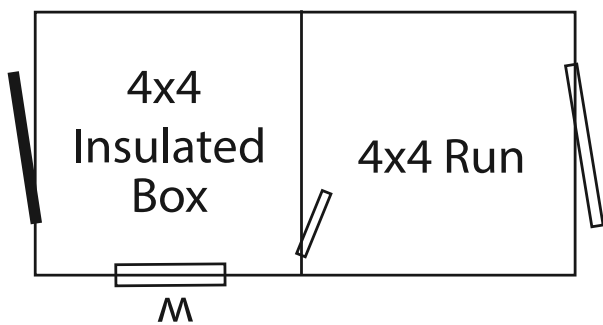

Shown with optional 9-Lite Door

Capacity
1

Rear View of
Shed and Box

Capacity
1

Rear View of
Shed and Box

Traditional 4x8 Kennel

- Lite Gray L-P Smartside Siding
- White Trim
- Weatherwood Shingles

Standard Features