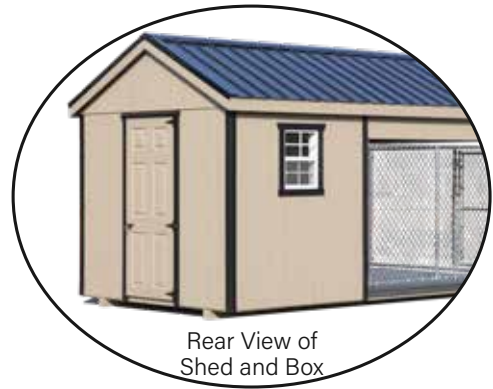

Traditional 8x14 Kennel

- Clay L-P Smartside Siding
- Black Trim
- Black Metal Roof
- Clay Door