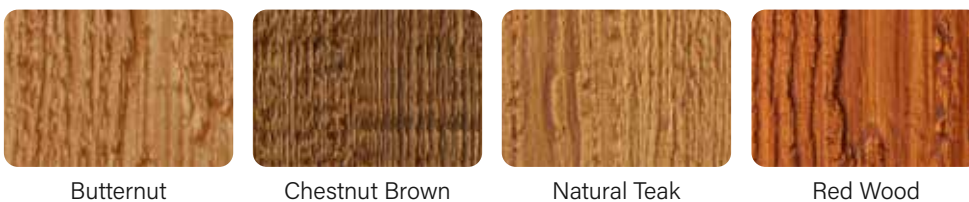

Charcoal

Forest Green

Nickel Gray

Walnut Brown

Weather Gray

Cedar

Williamsburg
Slate

CHOOSE YOUR PAINT COLORS

CHOOSE YOUR VINYL COLORS

* Indicates stock colors - all other colors are non-stock.

CHOOSE YOUR STAIN COLORS * Indicates Standard Stain Colors

URETHANE Stain Colors (OPTIONAL) Note: Urethane colors are only available on LP Siding.