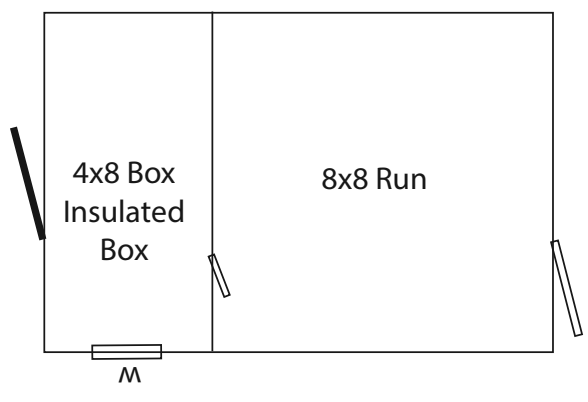

Shown with optional 11-Lite Arch Door

Traditional 8x12 Kennel

- Board & Batten Siding
- Natural Stain
- Weatherwood Shingles
- Chestnut Color Door

Capacity
1

Rear View of
Shed and Box

Capacity
1

Rear View of Shed and Box