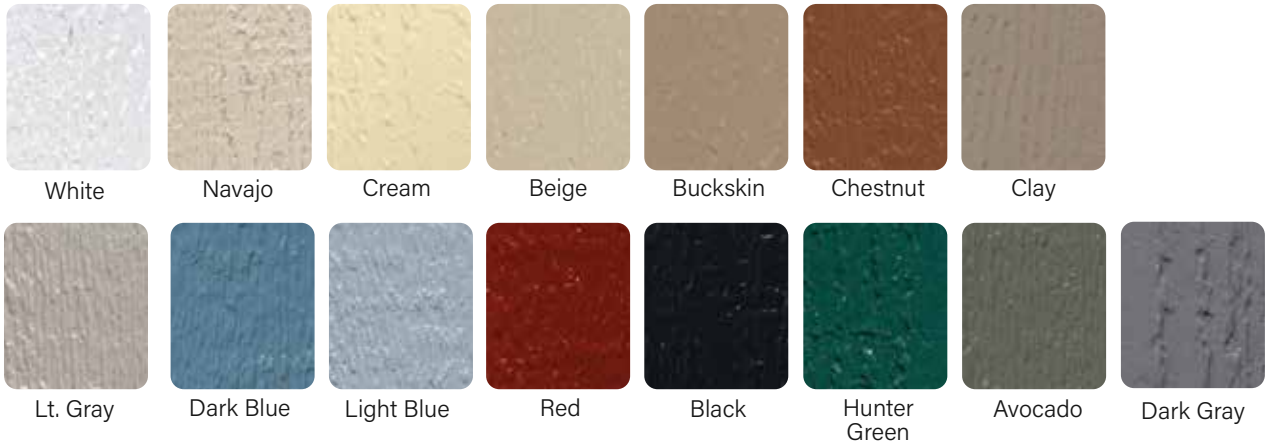

Beige

Clay

Tan

Bone White

Ash Gray

Pewter Gray

Charcoal

Bronze

Forest Green

Evergreen

Slate Blue

Gallery Blue

Dark Blue

Black

CHOOSE YOUR SHINGLE COLORS

Cedar Shake (Optional)

Charcoal

Forest Green

Nickel Gray

Walnut Brown

Weather Gray

Cedar

Williamsburg
Slate

CHOOSE YOUR PAINT COLORS

CHOOSE YOUR VINYL COLORS

* Indicates stock colors - all other colors are non-stock.

CHOOSE YOUR STAIN COLORS * Indicates Standard Stain Colors

URETHANE Stain Colors (OPTIONAL) Note: Urethane colors are only available on LP Siding.