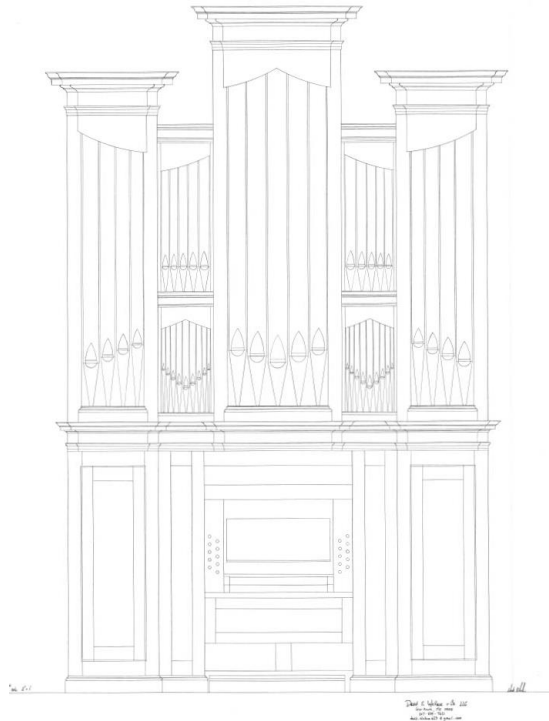

For Sale

William Stevens

ca. 1870

David E. Wallace & Co. LLC

Pipe Organ Builders

147 County Road

Gorham, ME 04038-1916

207-839-7621

wallacepipeorgans@gmail.com

www.wallacepipeorgans.com

Specification

Manual, 56 notes, *Enclosed*

8' Open Diapason

8' Stopped Diapason Bass (1-17)

8' Clarabella (tenor F)

8' Keraulophone (tenor F)

4' Principal

4' Flute (tenor F)

2 2/3' Twelfth

2' Fifteenth

8' Oboe *

Pedal, 27

16' Sub Bass

8' Principal* *

Couplers & Accessories

Manual to Pedal

Tremolo

* Replacement of missing original

** Addition - in façade

Dimensions:

13'+ Hight, 8'+ Width, 7'+ Depth

This ca. 1870 William Stevens organ was last installed at Sacred Heart RC Church in Newfields, NH. The remaining parts of this organ are a testament to the fine craftsmanship for which both George Stevens and his brother William are known. As with other instruments by Wm. Stevens, this organ has a gentle, yet colorful, sound that excels at supporting singing. The remaining parts of the organ include the windchest & pipework, the wind reservoir, the keyboard, and some key action and stop action. Constructing new casework and mechanical action will allow this organ greater flexibility to fit the architecture of any appropriately sized room. This organ would also be a great candidate for expansion, as a second manual could be added.

The drawing to the left is an example of a possible case that would suit this organ. We will be happy to supply a design that would be appropriate for this instrument and your sanctuary.