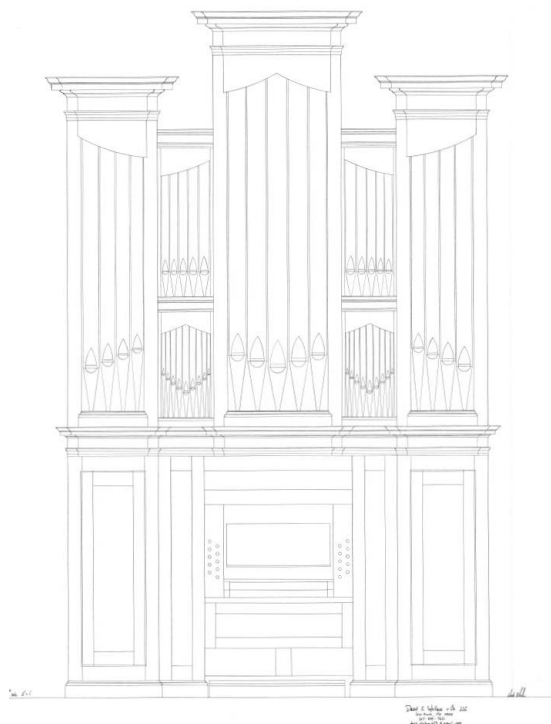

For Sale

William Stevens

ca. 1870

David E. Wallace & Co. LLC

Pipe Organ Builders

147 County Road

Gorham, ME 04038-1916

207-839-7621

wallacepipeorgans@gmail.com

www.wallacepipeorgans.com

Specification

Manual, 56 notes

8' Open Diapason

8' Stopped Diapason Bass (1-17)

8' Clarabella (tenor F)

8' Keraulophone (tenor F)

4' Principal

4' Flute (tenor F)

2 2/3' Twelfth

2' Fifteenth

8' Trumpet

Pedal: 30 Notes

16' Sub Bass

16' Violone

8' Violincello

4' Fifteenth

16' Posaune

Swell: 56 Notes, Enclosed

16' Double Stopped Diapason (TC)

8' Open Diapason (tenor F)

8' Stopped Diapason (tenor F)

8' Viola da Gamba (tenor F)

8' Swell Bass (1-17)

4' Principal

III Cornet

8' Hautboy

Couplers & Accessories

Swell to Great

Swell to Pedal

Great to Pedal

Tremulant

Proposed Dimensions:

16'+ Hight, 8'+ Width, 8'+ Depth

This ca. 1870 William Stevens organ was last installed at Sacred Heart RC Church in Newfields, NH. The remaining parts of this organ are a testament to the fine craftsmanship for which both George Stevens and his brother William are known. As with other instruments by Wm. Stevens, this organ has a gentle, yet colorful, sound that excels at supporting singing. The remaining parts of the organ include the windchest & pipework, the wind reservoir, the keyboard, and some key action and stop action. Constructing new casework and mechanical action will allow this organ greater flexibility to fit the architecture of any appropriately sized room. This organ would also be a great candidate for expansion, as a second manual could be added.

The drawing to the left is an example of a possible case that would suit this organ. We will be happy to supply a design that would be appropriate for this instrument and your sanctuary.