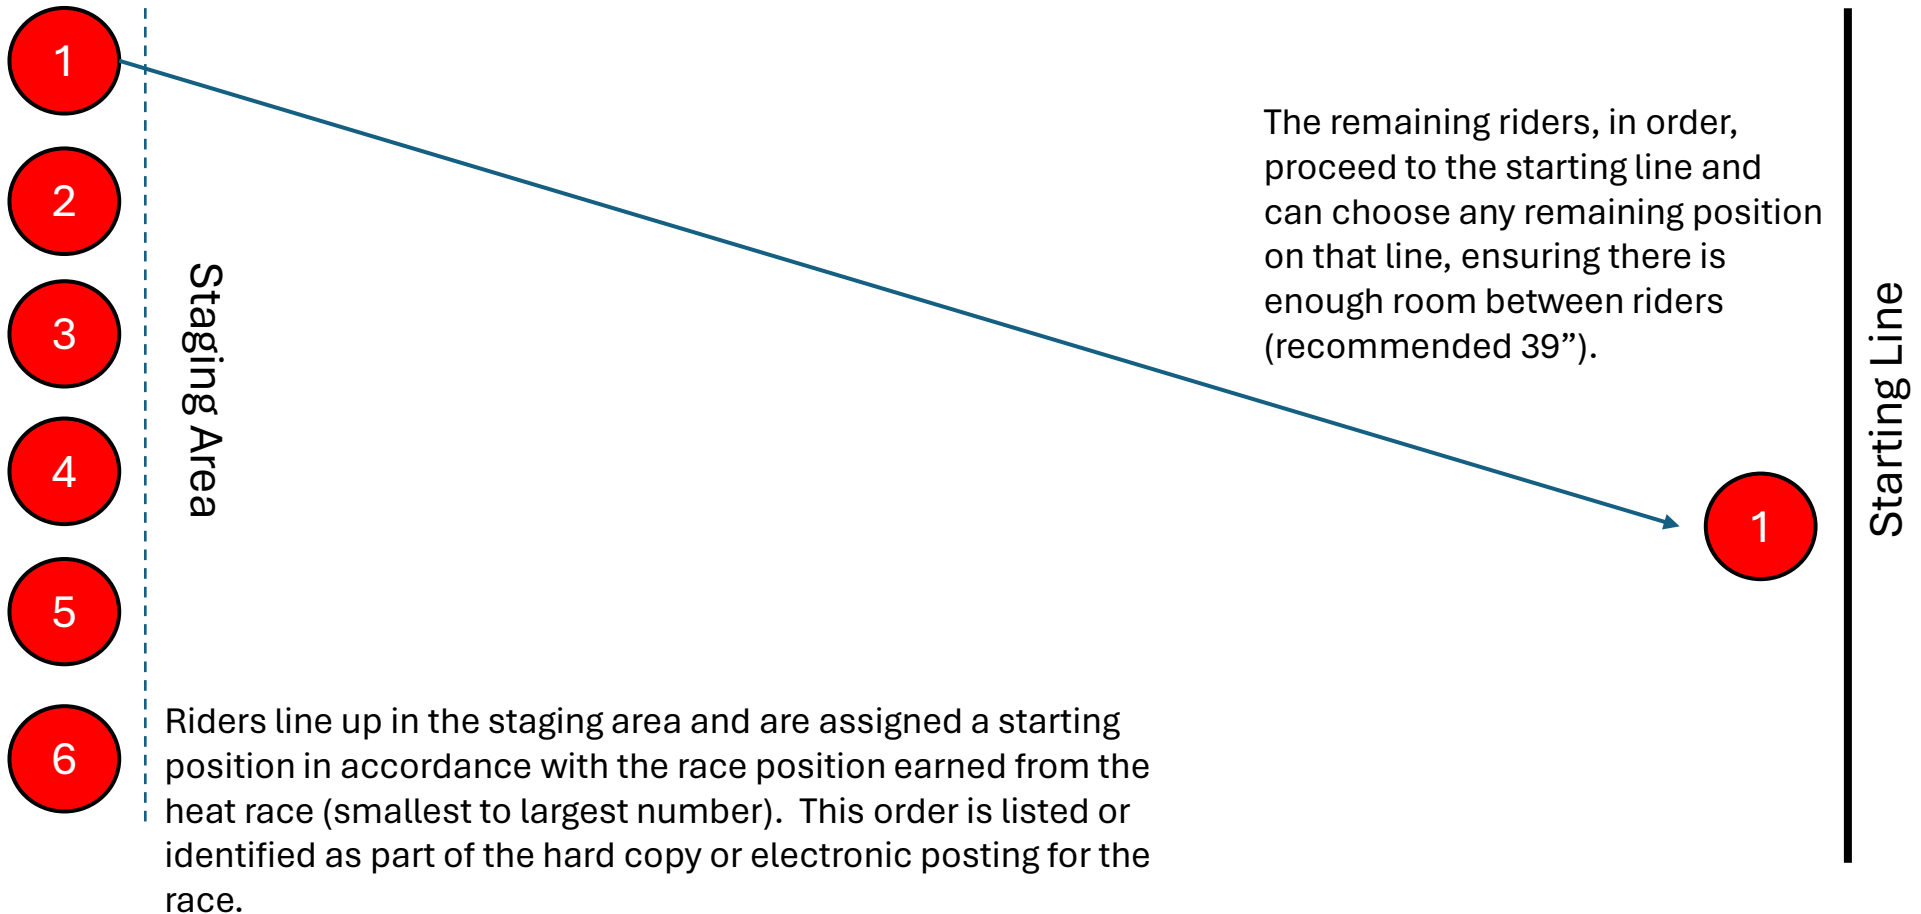

lone star flattrack assoc.

est. 2024

RACE STARTING:

Ordered pick (Heat Races), versus Gate Pick (Main Races)

Ordered Pick (starting method for LSFTA Heat Races)

The race stager will call out the riders in order. The first rider called proceeds to the line and can either choose the position to the very inside or outside of the track.

Gate Pick (starting method for LSFTA Main Races)

The race stager will call out the riders in order. The first rider called proceeds to the line and can choose any position on the starting line

Please review the LSFTA Rule Book found on our website, www.lonestarflatrack.com, for additional starting rules and procedures, or contact us by email: lonestarflatrack@gmail.com.