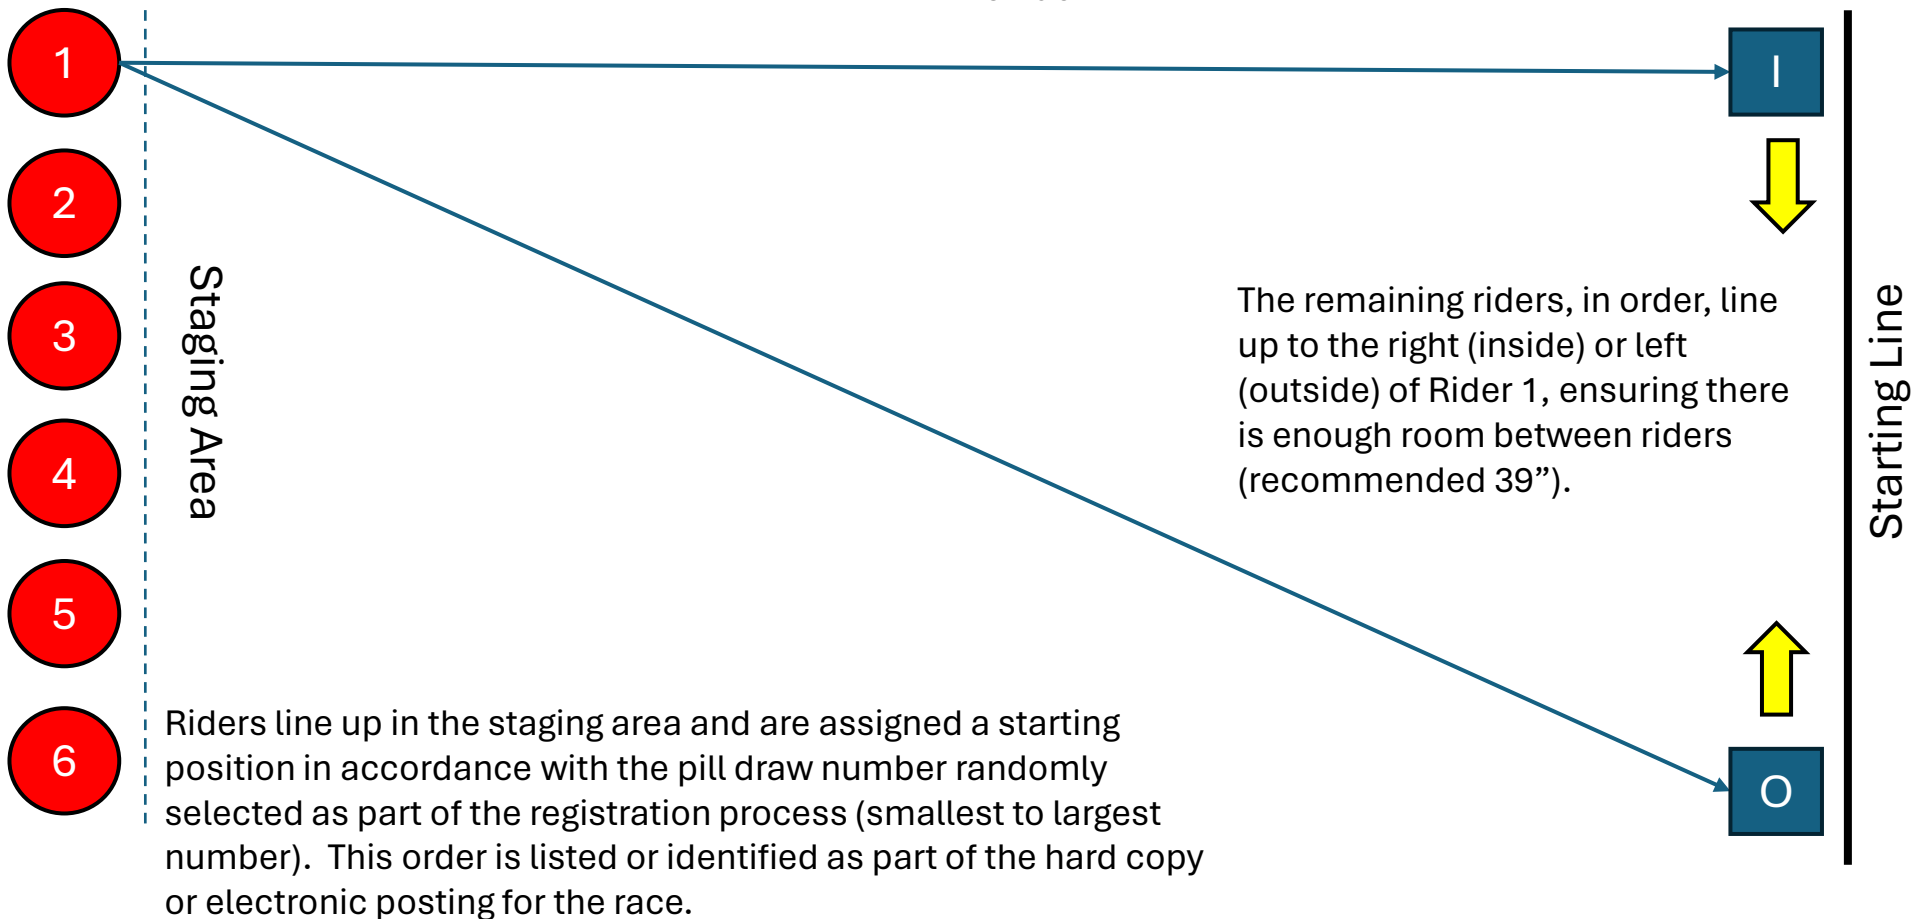

lone star flattrack assoc.

est. 2024

RACE STARTING:

Ordered pick (Heat Races), versus Gate Pick (Main Races)

Ordered Pick (starting method for LSFTA Heat Races)

The race stager will call out the riders in order. The first rider called proceeds to the line and can either choose the position to the very inside or outside of the track.

Gate Pick (starting method for LSFTA Main Races)

The race stager will call out the riders in order. The first rider called proceeds to the line and can choose any position on the starting line

Please review the LSFTA Rule Book found on our website, www.lonestarflatrack.com, for additional starting rules and procedures, or contact us by email: lonestarflatrack@gmail.com.