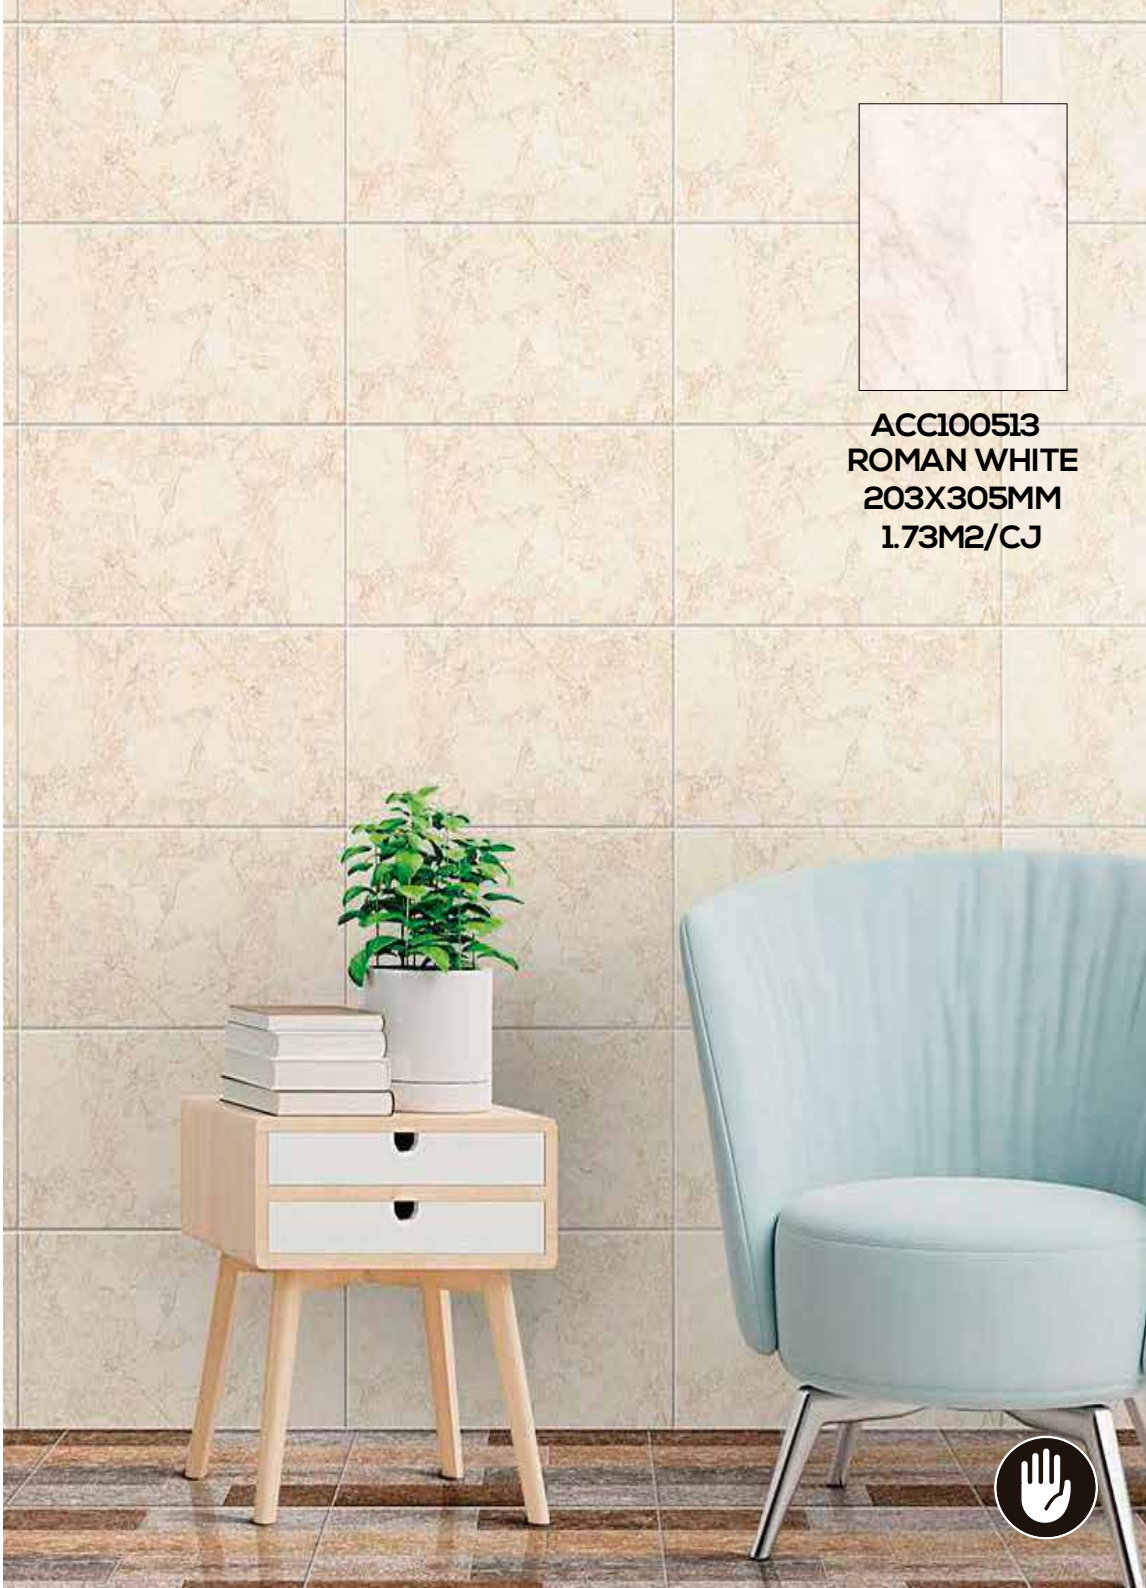

**SLC100003
BLANCA
270X450MM
1.48M2/CJ**

ACC100310
DAKOTA BEIGE
305X450MM
1.51M2/CJ

ACC100309
DAKOTA GRIS
305X450MM 1.51M2/CJ

ACC100319
ATENEA CREMA
305X450MM 1.51M²/CJ

ECC100314
BASKET BEIGE
245X500MM 1.96M²/CJ