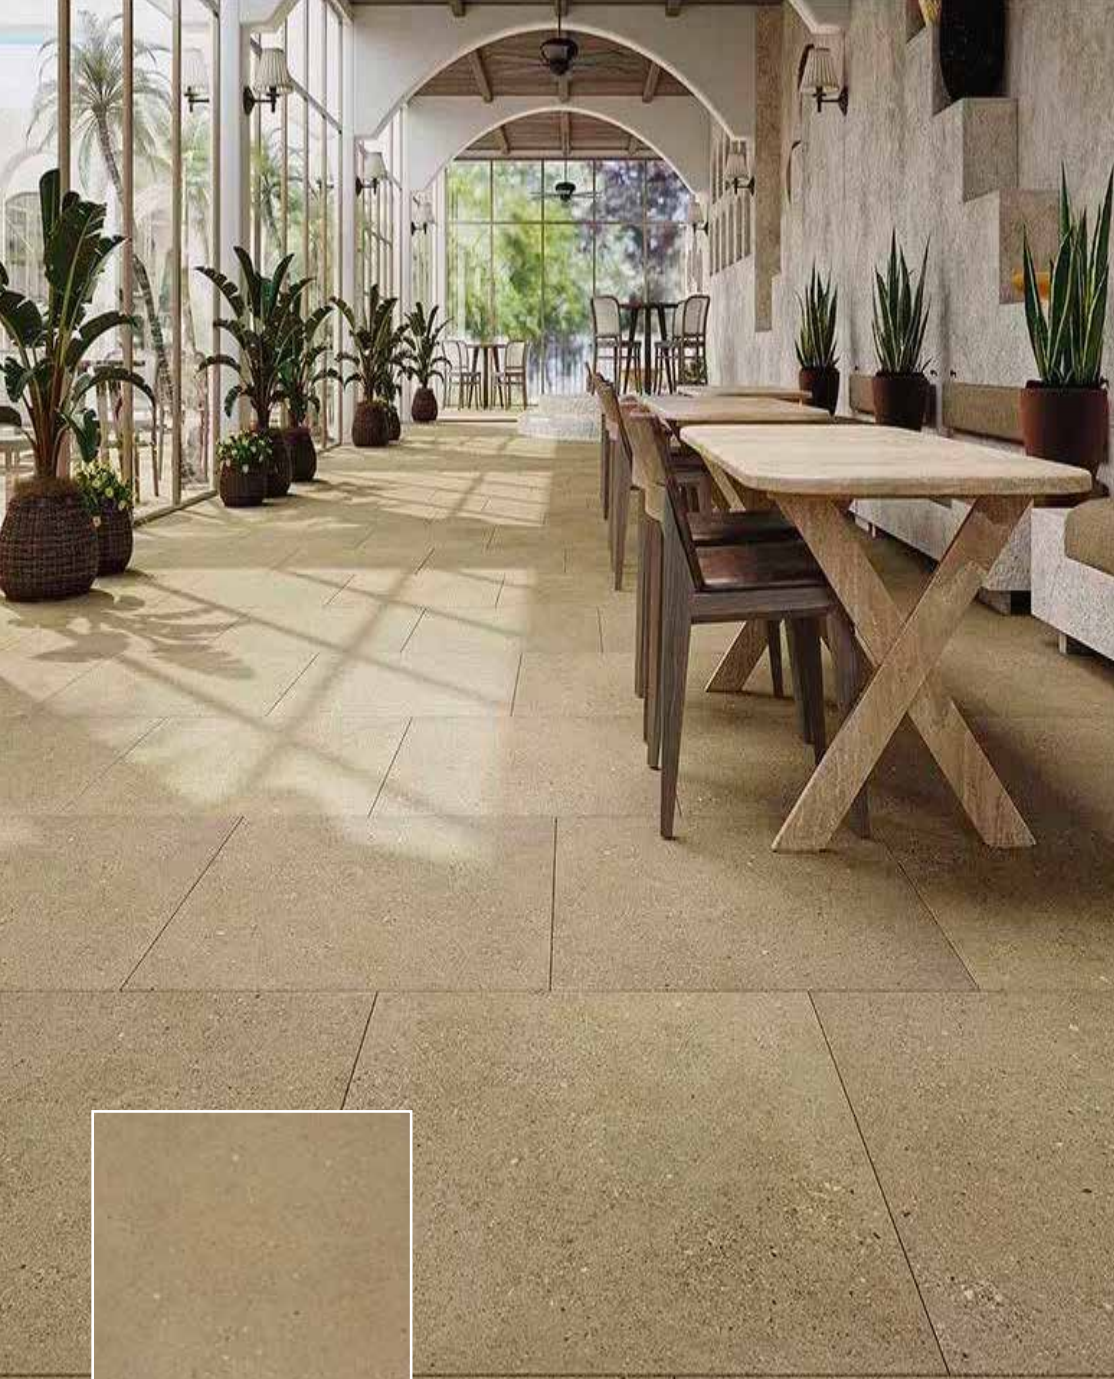

CIC100109
CASTILLA GRIS
550X550MM 1,82M2/CJ

ACC100906
BELGIO GRIS CLARO
610X610MM 1.86M2/CJ

ACC100910
NORDICO GRIS
610X610MM 1.86M2/CJ

ACC100901
LAZZARI TAUPE
610X610MM 1.86M²/CJ

ACC100903
GRANIER TAUPE
610X610MM 1.86M²/CJ