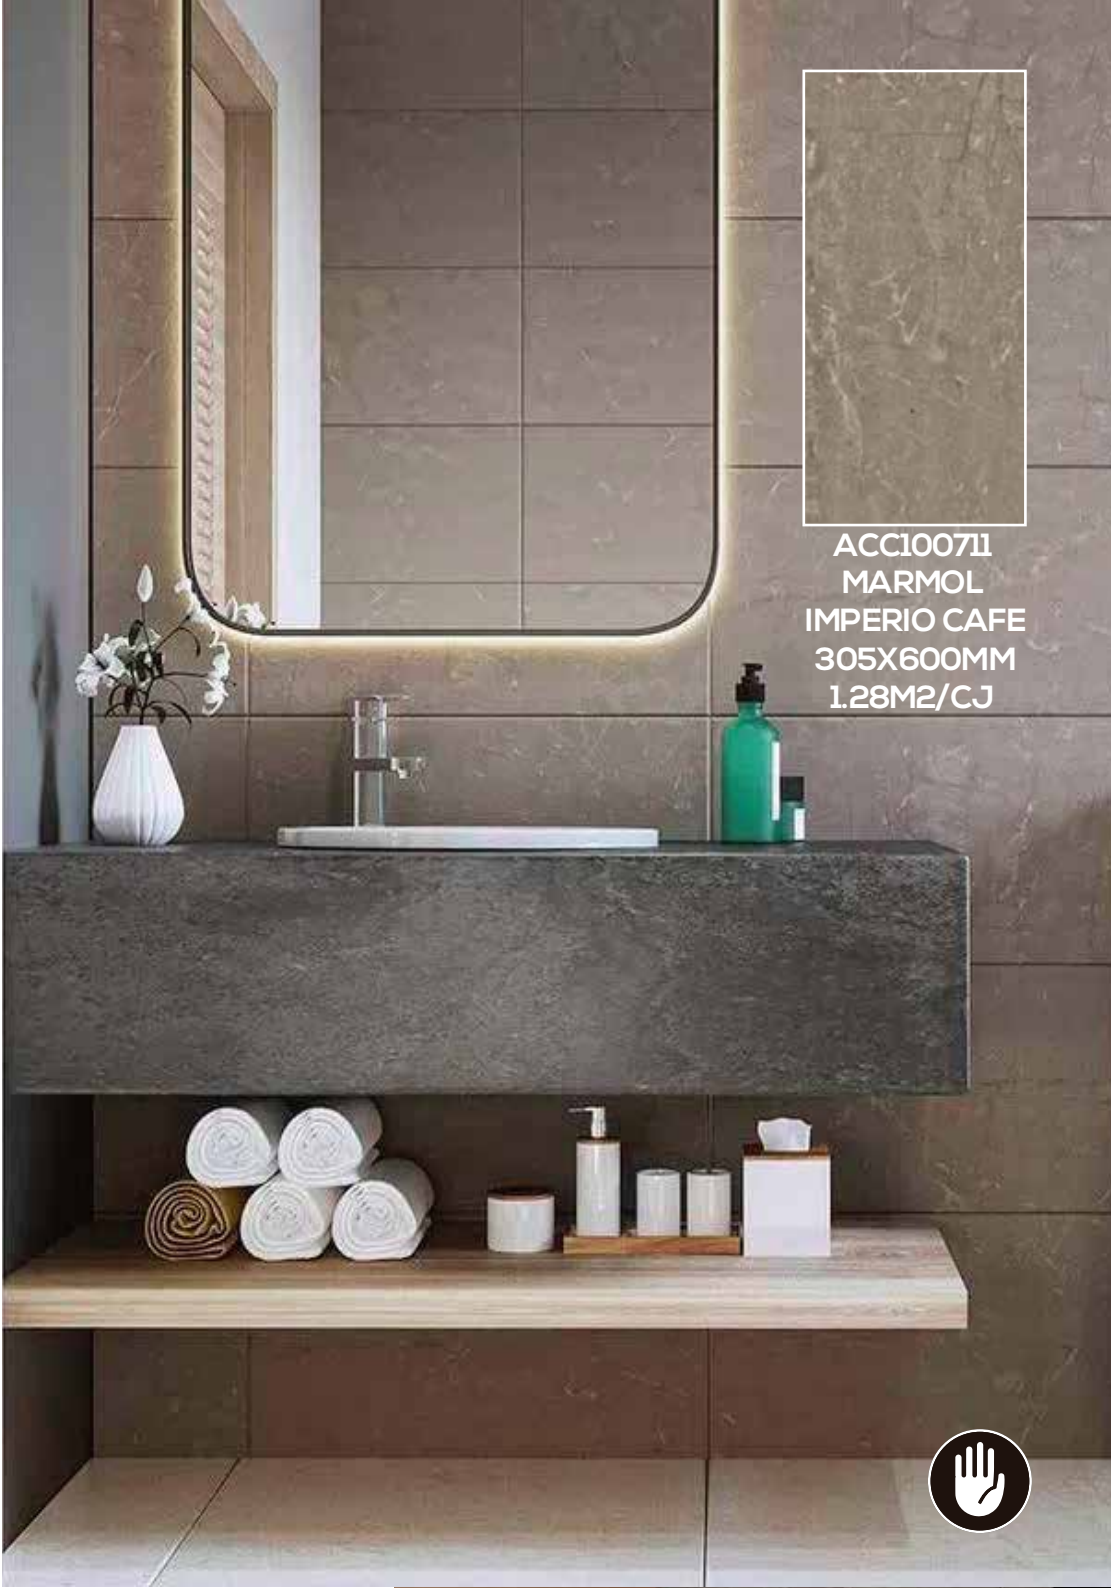

ACCI00332
ROCA BEIGE
305X450MM 1.51M²/CJ

ACC100331
ROCCA GRIS
305X450MM 1.51M2/CJ

ACC100330
NVA TROPICAL BLANCO
305X450MM 1.51M2/CJ

SLC100109
MARMOL MANZANARES
310X600MM
1,68M2/CJ

SLC100110
MARMOL PACIFICO
310X600MM
1,68M2/CJ