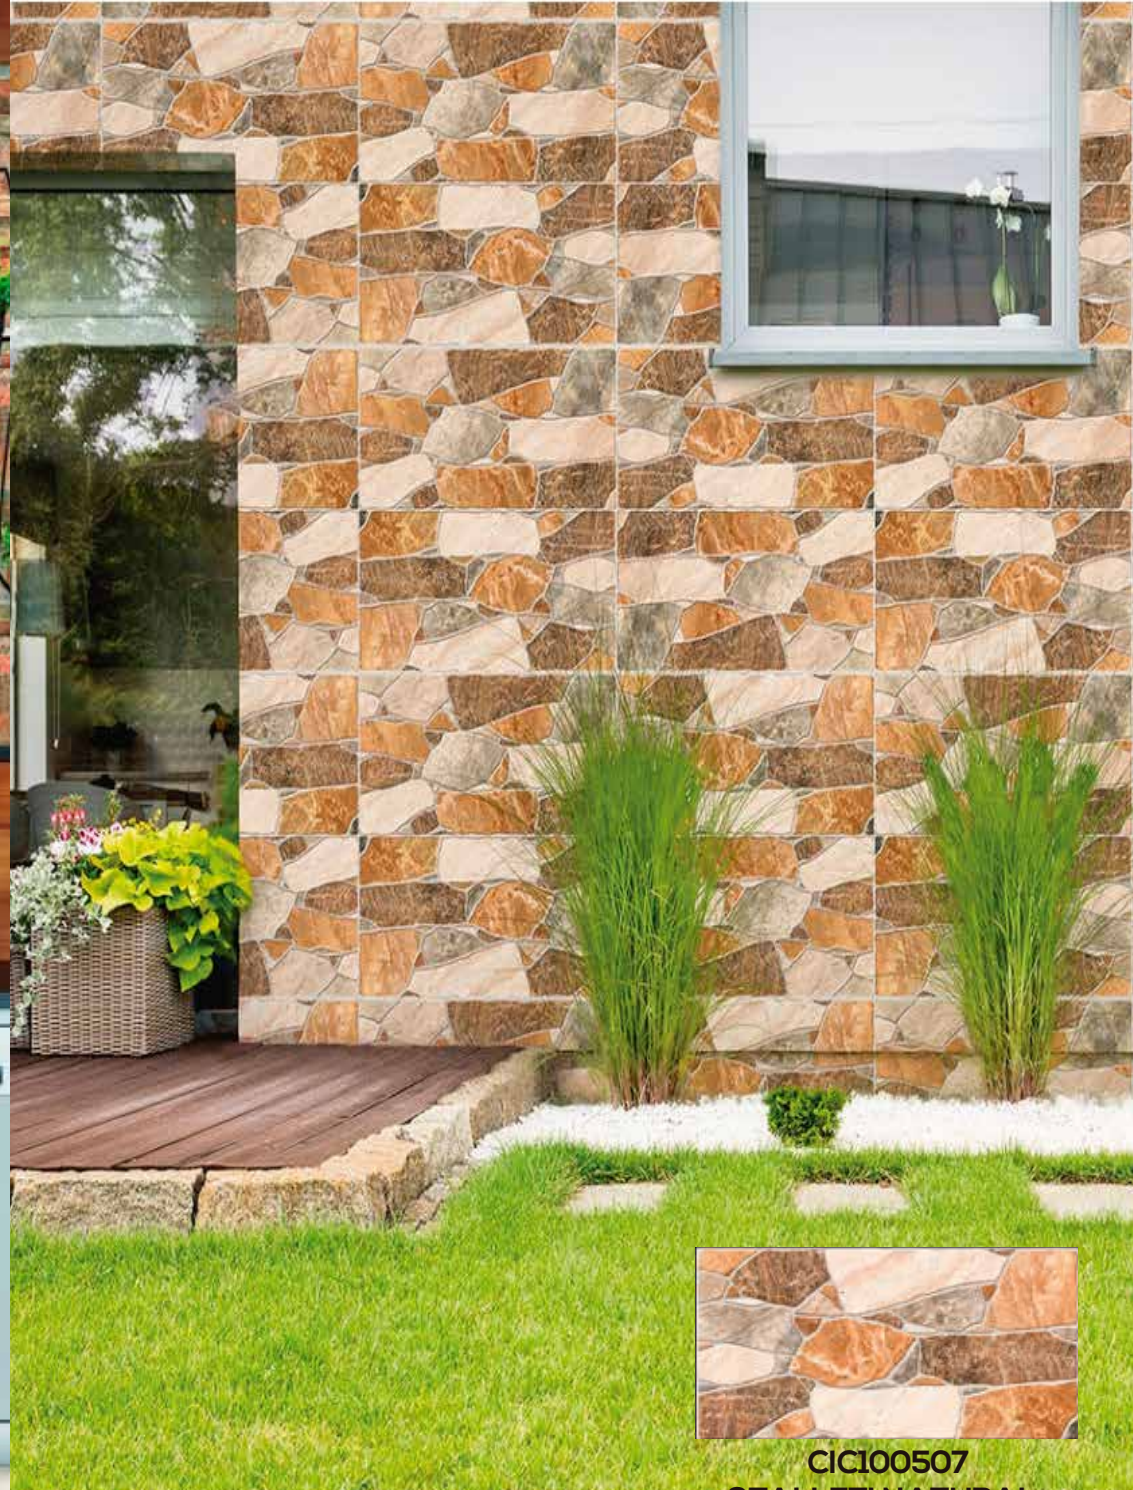

RIT100108
INFUSION BIRCH 3D
150X610MM 1.02M2/CJ

SLC100016
FACHALETA SUCRE MIX
270X450 1,48M2/CJ

ACC100329
GETHI GRIS
305X450MM 1.51M2/CJ

CIC100506
CASTELLON TERRA
300X600 1,62M2/CJ

CIC100507
STALLETI NATURAL
300X600 1,62M2/CJ