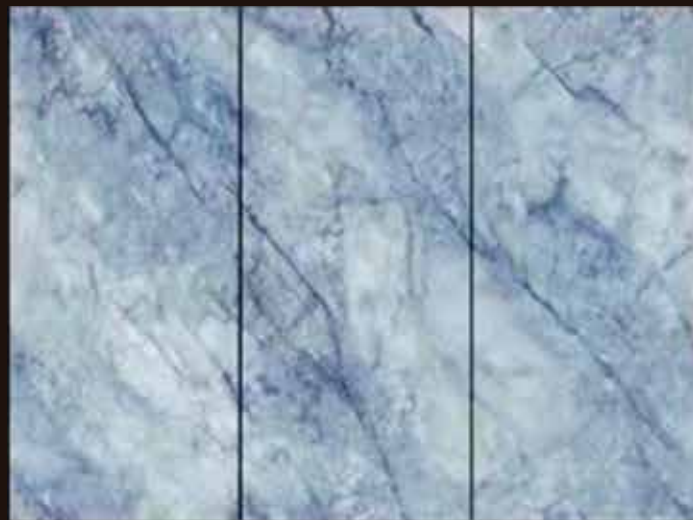

JBC100106

PORC. CELESTE GRIS (MT122425B-ABC) REC
1200X2400X9MM 2.88M²/UND