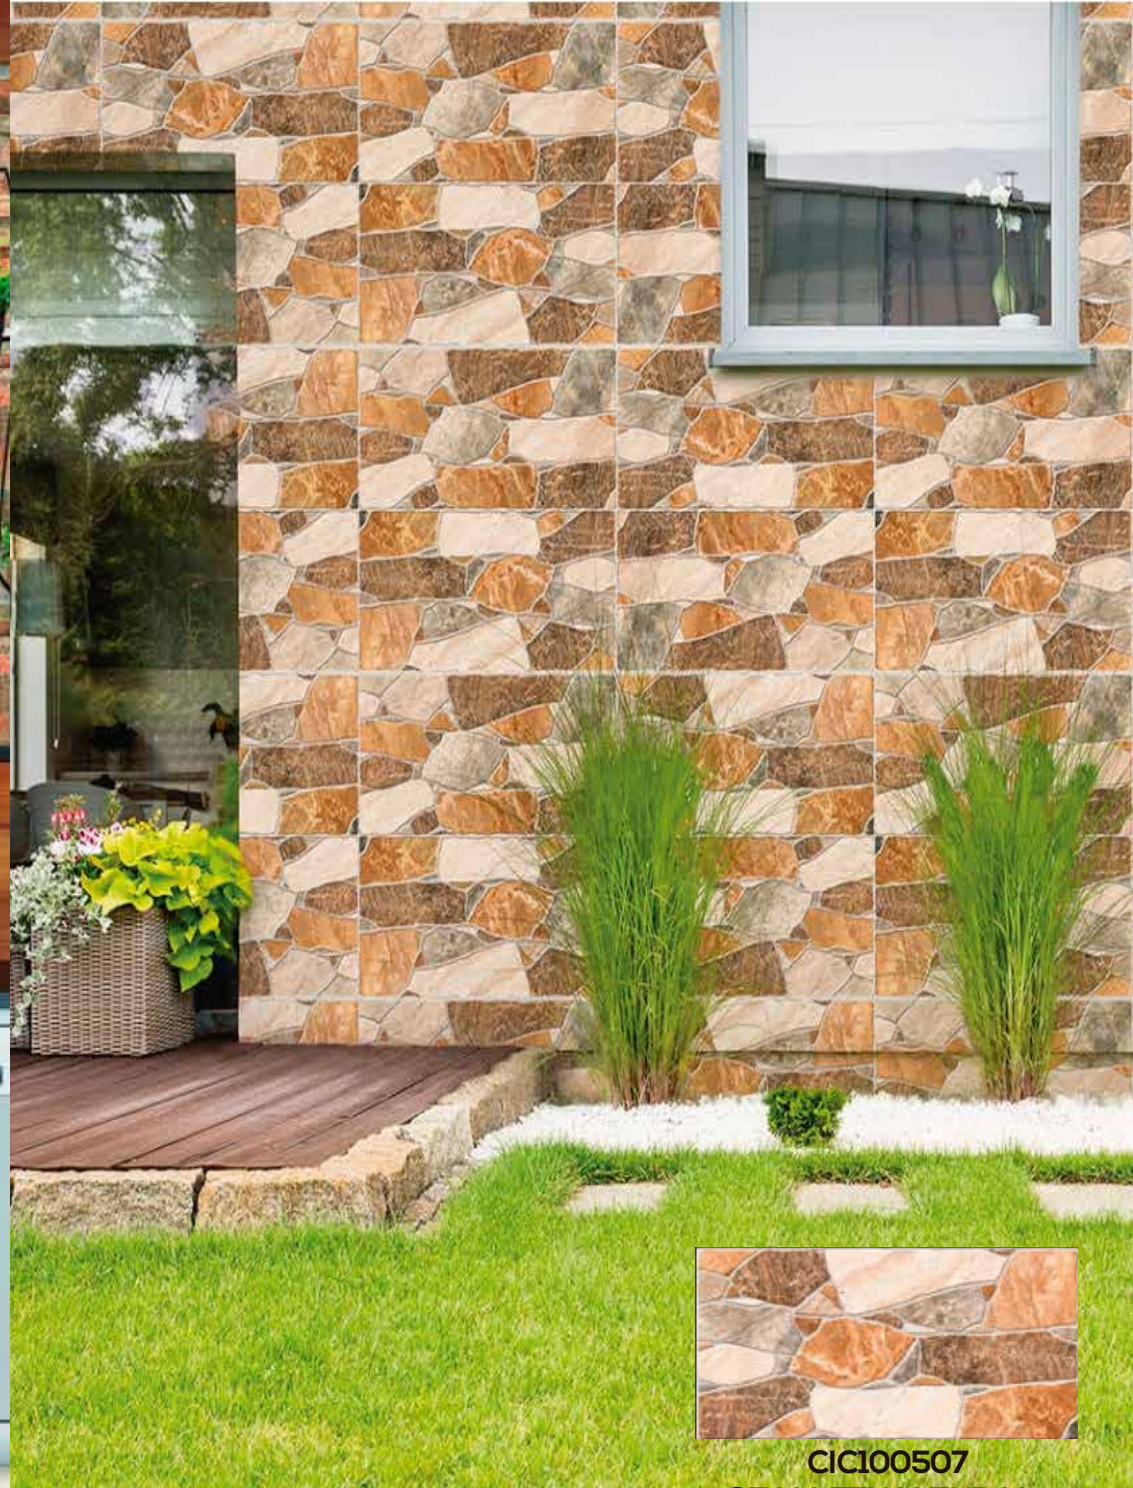

PDB100106
ICONIC GREY
340X500MM 2.38M2/CJ

PDB100102
TERRACE COTTO
340X500MM 0.97M2/CJ

PDB100101
NICE MIX
340X500MM 0.97M2/CJ

CIC100506
CASTELLON TERRA
300X600 1,62M2/CJ

CIC100507
STALLETI NATURAL
300X600 1,62M2/CJ