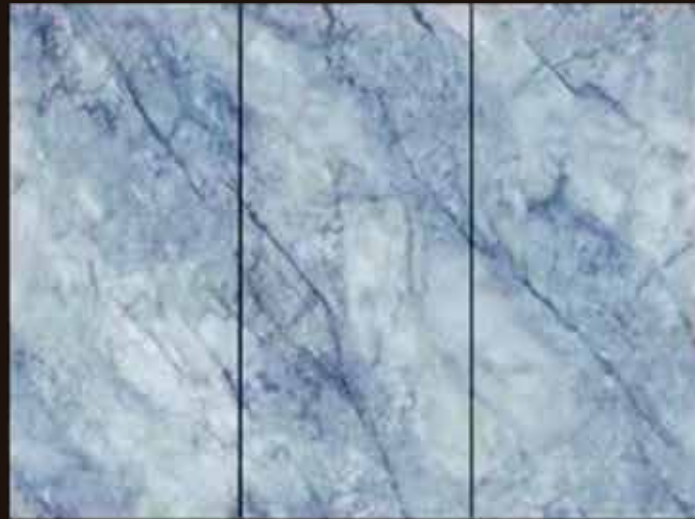

**JBC100107**  
**PORC.VAN GOGH IMPRESSION (24M451A.B.C-QP09ZB)**  
**REC 1200X2400X9MM 2.88M2/UND**

**JBC100113**  
**PORC.SPANA GOLD (24M465A.B.C-CY09ZB) MATE REC**  
**1200X2400X9MM 2.88M2/UND**

**JBC100112**  
**PORC.CARALA WHITE (24M065A.B.C-QP09ZB)**  
**SATINADO REC 1200X2400X9MM 2.88M2/UND**