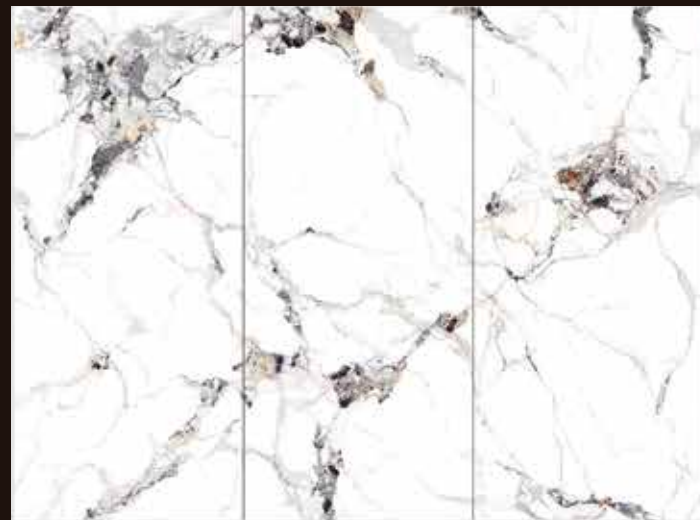

JBC100104

**PORC. JASLENE (RL122409P612R-ABC) REC
MM1200X2400X9MM 2.88M2/UND**