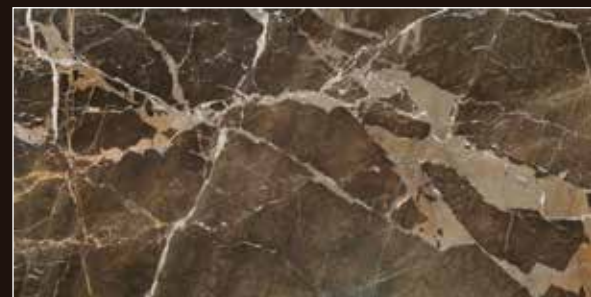

# MEGA FORMATOS

LEI100801 PORC.CALACUTTA BIANCO ORO HIGH GLOSSY 1600X3200X12MM 5,12M2/UND

LEI100802 PORC.CAMOFLAGE ESPERADA HIGH GLOSSY 1600X3200X12MM 5,12M2/UND

LEI100803

PORC. CARRARA ULTIMO HIGH GLOSSY 1600X3200X12MM 5,12M2/UND