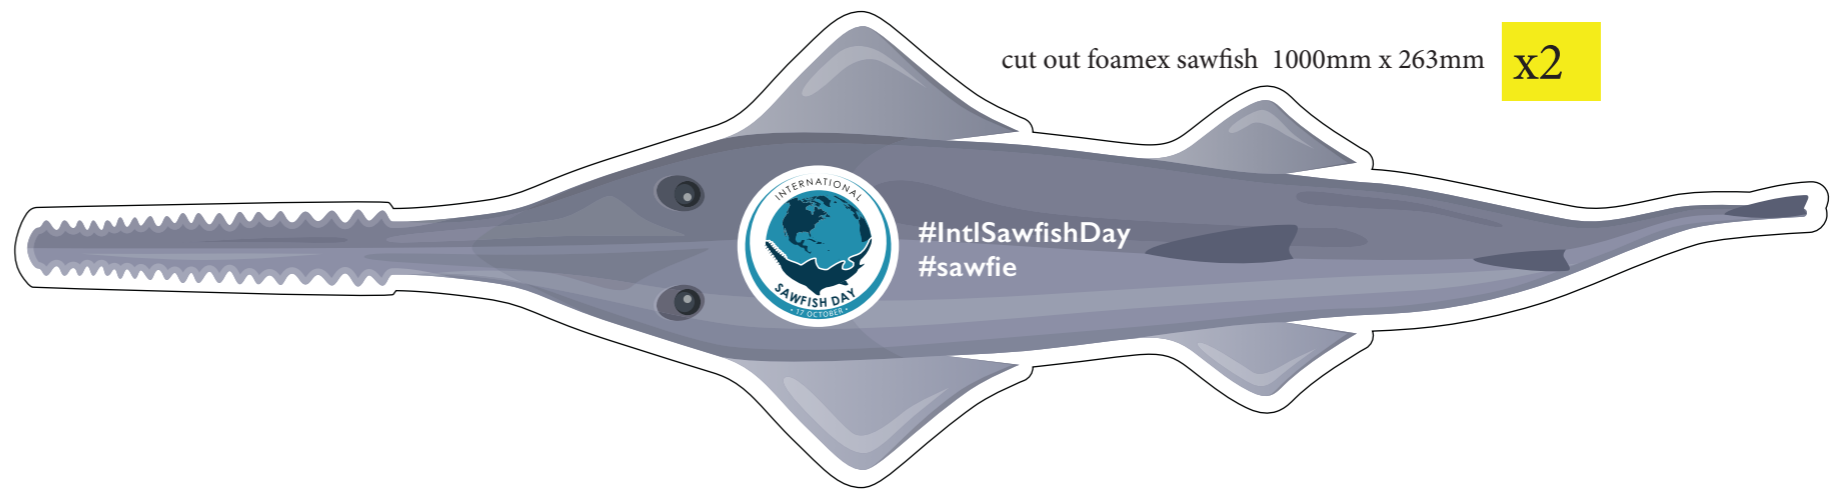

sawfish rostrum and glasses 3 or 5 mm foamex? 200mm x 335mm

cut out areas for eyes and nose

x2 of each

Selfie board 1000mm x 800mm 10mm foamex

x2

cut out foamex sawfish 1000mm x 263mm

x2

speech bubbles and logo 3 or 5mm foamex

x1

300mm x 250mm

x1

331mm x 250mm

x1

280mm x 250mm

x1

250mm x 250mm