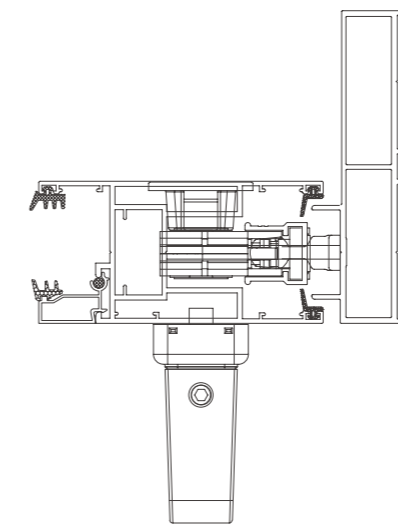

110 SERIES HEAVY-DUTY SMOOTH LUXURY PUSH & SLIDING DOOR

110系列重型顺滑豪华推拉门

Product description 产品概述

- ① The product adopts stainless steel rail which has corrosion resistance, wear resistance, no deformation, no noise, long service life :smooth-sliding function;
- ② Closing type frame design, elevated airtightness, waterproofing and wind pressure resistance, sloping bottom frame design to prevent kicks while walking;
- ③ Configuration include lifting handle, the pulley is lifted when closing to enhance safety and to extend service life of the pulley;
- ④ Options to use international brand upgrade accessories or Hong Kong LE-RELAX upgrade accessories;
- ⑤ For high-end residential, star hotels, villas, resorts and clubs, etc.

- ① 产品采用不锈钢轨道，具有耐腐蚀、耐磨损、不易变形、无噪音、使用寿命长、推拉顺滑之功能；
- ② 收口型企框设计，提升气密、水密及抗风压性能，底框斜面式设计，防止行走时踢脚；
- ③ 配置提升执手，关闭时滑轮是提升起来的，增强了安全性，也延长了滑轮使用寿命；
- ④ 可选配国际品牌提升配件或香港 LE-RELAX 提升配件；
- ⑤ 适用于高档住宅、星级酒店、别墅、度假村和会所等。