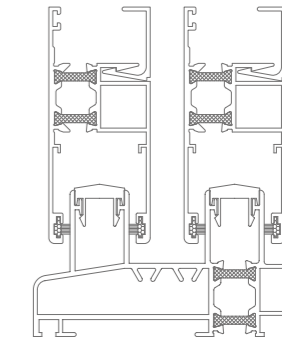

95 SERIES INSULATED ENERGY EFFICIENT HIGH-DENSITY PUSH & SLIDING DOOR

95系列断桥隔热节能推拉门

Product description 产品概述

- ① Aluminum-plastic composite material with glass fiber having god performance in low thermal conductivity,heat insulation,air tightness;
- ② Carefully designed with tight joints,using insulating glass to give soundproofing standard:30dB;
- ③ Aluminum alloy surface with great impact resistant,non-deform for many years,and it has the hardness of 13-15 degrees in the European standard,which is mauch higher than the domestic standard;
- ④ Multi-channel brush sealing EPDM strips of top level airtightness to provide enegy saving by 50%;
- ⑤ Broken bridge aluminum doors and windows design to give rain-proof structure,excellent water tightness;Burning-free aluminum alloy material;High-quality hardware accessories,high security and excellent durability;
- ⑥ For high-end residential,star hotels,villas,resorts and clubs,etc.

- ① 碳纤维复合型材中的塑料导热系数低，隔热、气密性效果好；
- ② 结构经精心设计，接缝严密，采用中空玻璃，隔音标准为：30dB；
- ③ 铝合金表面，耐冲击性强大，长年使用不容易变形，具有欧标标准 13-15 度硬度，远远高于国内标准；
- ④ 多道密封毛条或三元乙丙胶条，气密性为一级，节约能源 50%；
- ⑤ 断桥铝门窗设计，防雨水结构，水密性极佳；铝合金材质，防燃烧，优质五金配件，高安全耐用性；
- ⑥ 适用于高档住宅、星级酒店、别墅、度假村和会所等。

Comparison of heat insulation effect 型材隔热效果对比

PCarbon fiber compound material 碳纤维复合型材 —————
Normal material for doors and windows 普通门窗型材 - - - - -