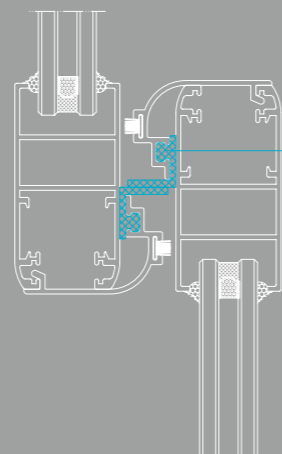

80 SERIES SAFETY WATERPROOFING SWING DOOR/WINDOW

80系列安全防水推拉门窗