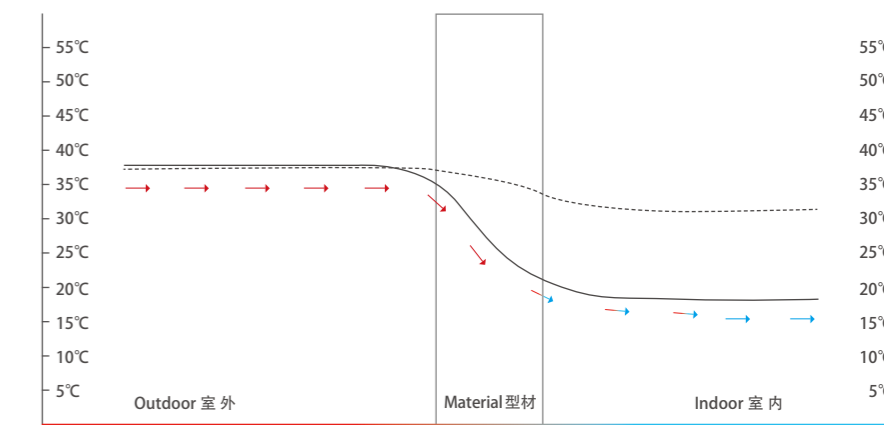

Comparison of heat insulation effect 型材隔热效果对比

PCarbon fiber compound material 碳纤维复合型材 —————
Normal material for doors and windows 普通门窗型材 - - - - -