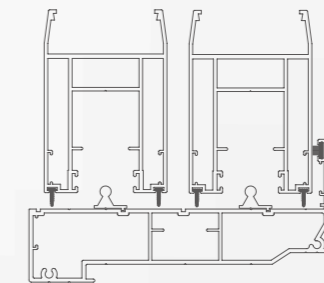

- ① 加厚型材，防盗、防撞、防脱轨设计、安全可靠；
- ② 可选配国际品牌提升配件或香港 LE-RELAX 提升配件；
- ③ 推拉灵活，坚固耐用，高密封性，易排水，隔音性能强；
- ④ 门扇设计灵活多变，可自由配置，中空玻璃内置电动百叶、磁控百叶、外配置金刚纱网可随心选择；
- ⑤ 提升配件的安全性，延长滑轮使用寿命，减少配件更换频率；
- ⑥ 适用于高档住宅、办公室等场所的大型阳台、入户大门、室内隔断等。