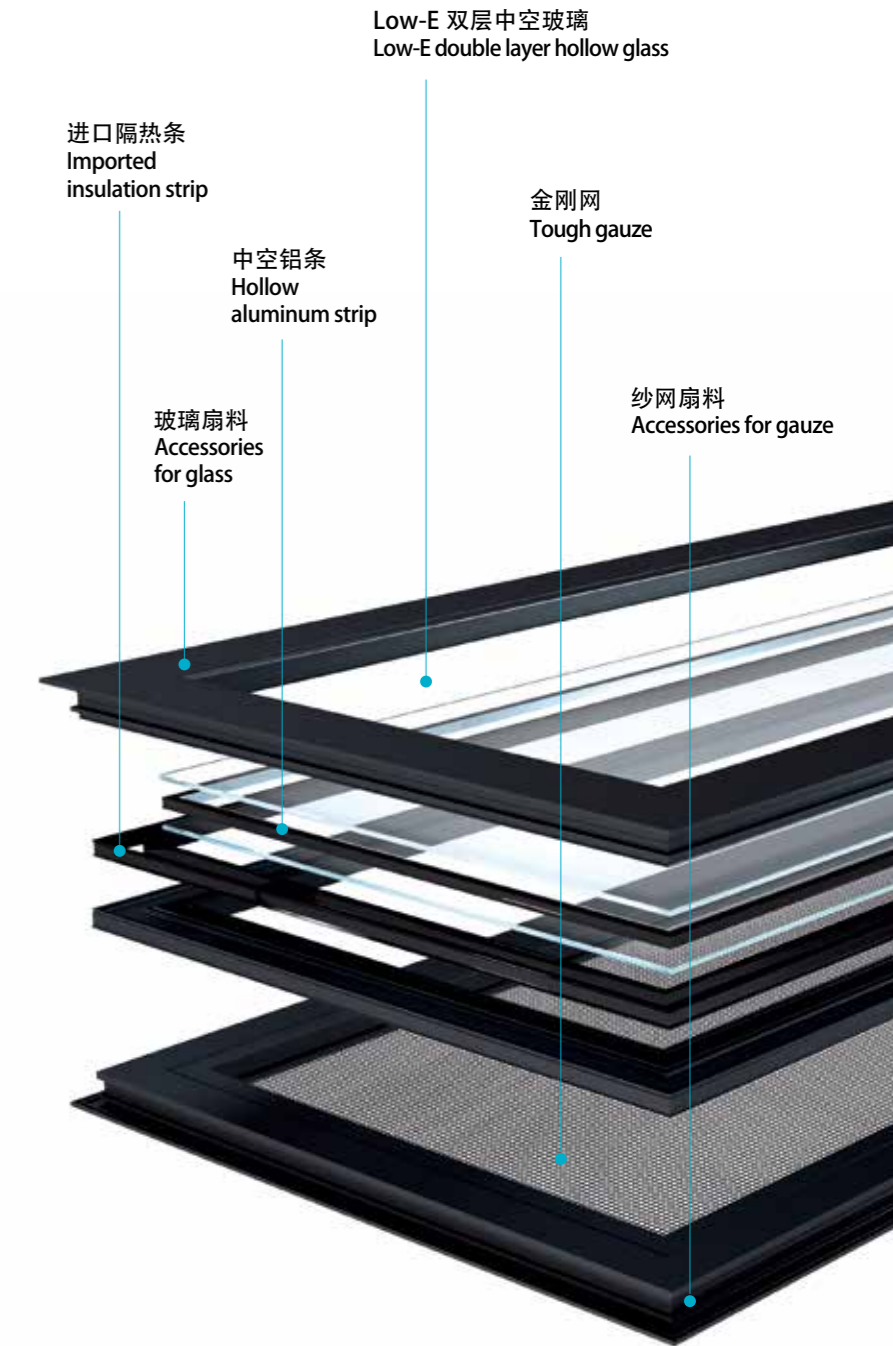

Product description 产品概述

- ① Optimised ventilation function: Inward pull open function enable natural ventilation without gusty direct wind blow;
- ② Enhanced safety: Hinged above open provide natural ventilation. Safer than side hinged window;
- ③ Dust and water proofing: Hinged above open provide natural ventilation without overflow of air;
- ④ Equipped with high quality ironmongery items from international brands. Easy to operate. Durable, safe and reliable;
- ⑤ Window can ake 90kg load. Life expectancy achieves highest European Standard(EN). Can bee fitted with internal steel screen;
- ⑥ Suitable for high-end residential development, hotel, resort, country club and club house.

- ① 优化通风性能：窗户外开的时候，室内自然通风，不直接吹到人体，减少风寒感冒的风险；
- ② 提升安全性：上悬开启时，自然通风，同时相比外平开或内平开窗来说，又非常的安全，具备防盗性能；
- ③ 防尘防雨性：上悬开启时，进入房间的气流会因为上悬窗户的玻璃阻隔而被挡在窗户之外；
- ④ 配置国际品牌五金系统，悬挂外开五金系统，窗扇关闭时四周均可被多点锁锁闭，安全性、密封性、保温性和隔音性增强；
- ⑤ 窗扇承重可达 90kg，使用寿命达到了欧洲最严格的标准，可配置内侧金刚纱网使用；
- ⑥ 适用于高档住宅、星级酒店、别墅、度假村和会所等。