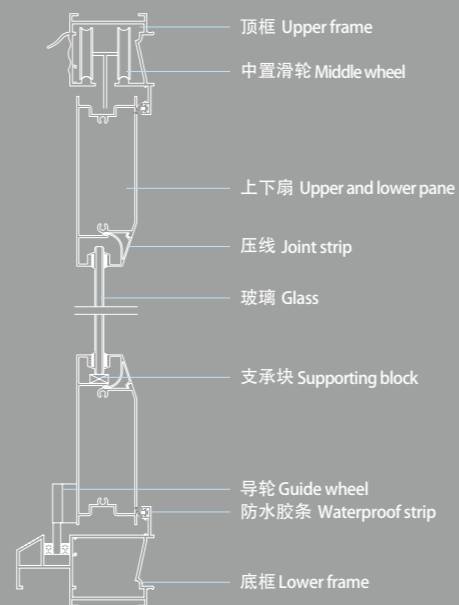

89 SERIES NEW ZEALAND SUSPENDED BI-FOLD DOOR

89系列纽西兰悬挂式折叠门

Wind resistance
防风

Waterproof
防水

Anti-distortion
防变形

Anti-collision
防撞击

Sound insulation
防噪

Burglary prevention
防盗

Product description 产品概述

- ① Unique style of opening Multi-facets door frame design. Appealing to consumers;
- ② Double layered aero grade - EPDM rubber seal that ensure zero permeability, high acoustic resistance, high water proofing ability and energy efficiency;
- ③ Import New Zealand made 'INTERL LOCK' accessories to ensure easy and smooth operation with life expectancy of 60 years;
- ④ Free Barrier Access- floor track can be installed flush with the finished floor level;
- ⑤ Suitable for high-end residential development, hotel, resort, country club and club house.

- ① 独特的开启设计，三维线条式门框设计，更符合消费者审美观；
- ② 双层航空级三元乙丙橡胶条密封，密封、隔音、隔热、防水节能的效果优良；
- ③ 进口纽西兰 INTERL LOCK 配件，开关顺畅自如；
- ④ 下导轨可埋入地下不凸出地面，无障碍设计使行人进出行走自如；
- ⑤ 适用于高档住宅、星级酒店、别墅、度假村和会所等。