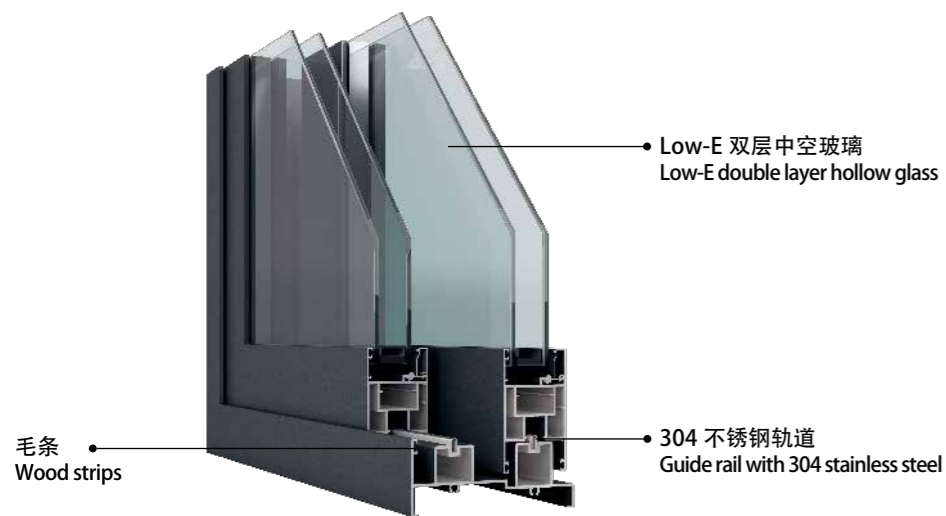

126 HIGH DENSITY AIR SEALED ACOUSTIC 2-WAY SWING OPEN DOOR

126系列高气密隔音推拉门

The double layer wood strips design brings ultimate airtight, waterproof and wind resistant performance

双层毛条设计，高气密水密性及抗风压性能极佳

Product description 产品概述

- ① Inset glass detail to ensure air tightness and high performance of acoustic resistance;
- ② Double layered. Excellence in air tightness, water tightness, wind pressure resistance and quiet in operation;
- ③ Stainless steel floor track ensures anti-corrosion, high durability, high resistance to deformation, low noise and long life expectancy;
- ④ Equipped with high quality ironmongery items from international brands;
- ⑤ Can be fitted with doubled glazed safety glass to enhance acoustic resistance, Air gap can be fitted with Korean intelligent electric motorised blinds;
- ⑥ Suitable for high-end residential development, hotel, resort, country club and club house.

- ① 产品采用嵌入式设计，让框扇更紧密，从而达到高强度的隔音效果；
- ② 双层毛条设计，高气密性、高水密性及抗风压性能极佳，开合无声不晃动等；
- ③ 不锈钢轨道，耐腐蚀、耐磨损，不易变形，无噪音，使用寿命长；
- ④ 配置国际品牌五金配件；
- ⑤ 产品突显深沉稳重，可配置中空安全玻璃，隔音效果好，中空玻璃可内置韩国智能电动百叶；
- ⑥ 适用于高档住宅、星级酒店、别墅、度假村和会所等。