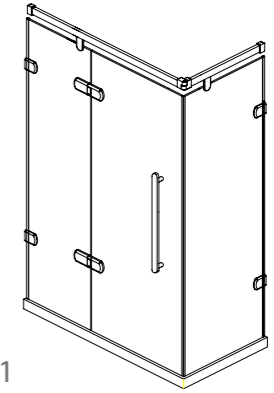

B801

两固一活L型合页淋浴房
Rectangle Shape 2 Fix Panel & 1 Pivot Door
玻璃厚度 / Glass : 8mm
4+4夹胶 Laminated glass
材质 / Material : 不锈钢 Stainless steel
颜色 / Color : 镜钢、消光白
Mirror Steel、Matte white
非标定制 Customer Made
W L H
1200-1600mm 800-1200mm 1900-2200mm