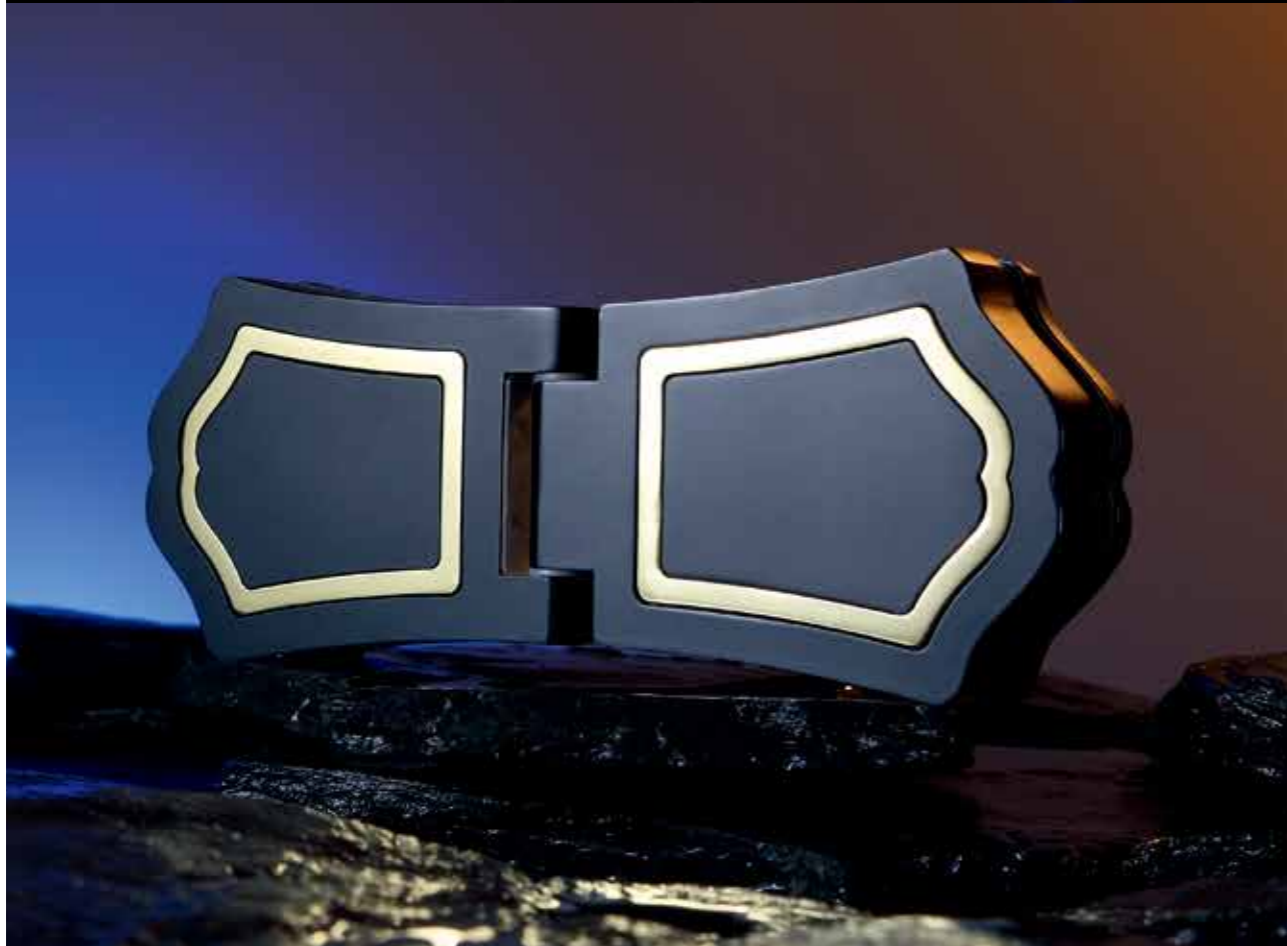

A851

两固一活一字型合页淋浴房
2 Fix Panel & 1 Pivot Door
玻璃厚度 / Glass : 8/10mm
4+4/5+5夹胶 Laminated glass
材质 / Material : 不锈钢 Stainless steel
颜色 / Color : 消光黑+金
Charcoal Black+Gold
非标定制 Customer Made
W H
1200-1600mm 1900-2200mm

B851

两固一活L型合页淋浴房
Rectangle Shape 2 Fix Panel & 1 Pivot Door
玻璃厚度 / Glass : 8/10mm
4+4/5+5夹胶 Laminated glass
材质 / Material : 不锈钢 Stainless steel
颜色 / Color : 消光黑+金
Charcoal Black+Gold
非标定制 Customer Made
W L H
1200-1500mm 800-1200mm 1900-2200mm

E851

两固一活钻石型合页淋浴房
Diamond shape 2 Fix Panel & 1 Pivot Door
玻璃厚度 / Glass : 8/10mm
4+4/5+5夹胶 Laminated glass
材质 / Material : 不锈钢 Stainless steel
颜色 / Color : 消光黑+金
Charcoal Black+Gold
非标定制 Customer Made
W L H
800-1200mm 800-1200mm 1900-2200mm

T852

三固两活T型合页淋浴房
T Shape 3 Fix Panel & 2 Pivot Door
玻璃厚度 / Glass : 8/10mm
4+4/5+5夹胶 Laminated glass
材质 / Material : 不锈钢 Stainless steel
颜色 / Color : 消光黑+金
Charcoal Black+Gold
非标定制 Customer Made
W L H
1600-2000mm 800-1200mm 1900-2200mm