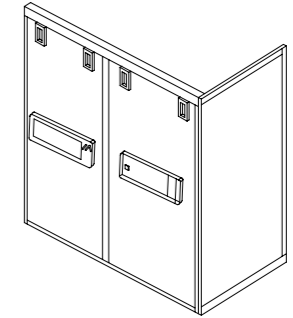

SLIDING DOOR

65

SERIES

Its appearance full of expressive force deserves taste and becomes perfect in design and technology.

它富于表现力的外观值得品味，在设计与技术上都达到完美

A652

双门互移一字型屏风淋浴房
2 Sliding Door
玻璃厚度 / Glass : 8/10mm
4+4夹胶 Laminated glass
材质 / Material : 不锈钢 Stainless steel
颜色 / Color : 镜钢、玫瑰金
Mirror Steel, Rose Gold
非标定制 Customer Made
W H
1200-1800mm 1900-2200mm