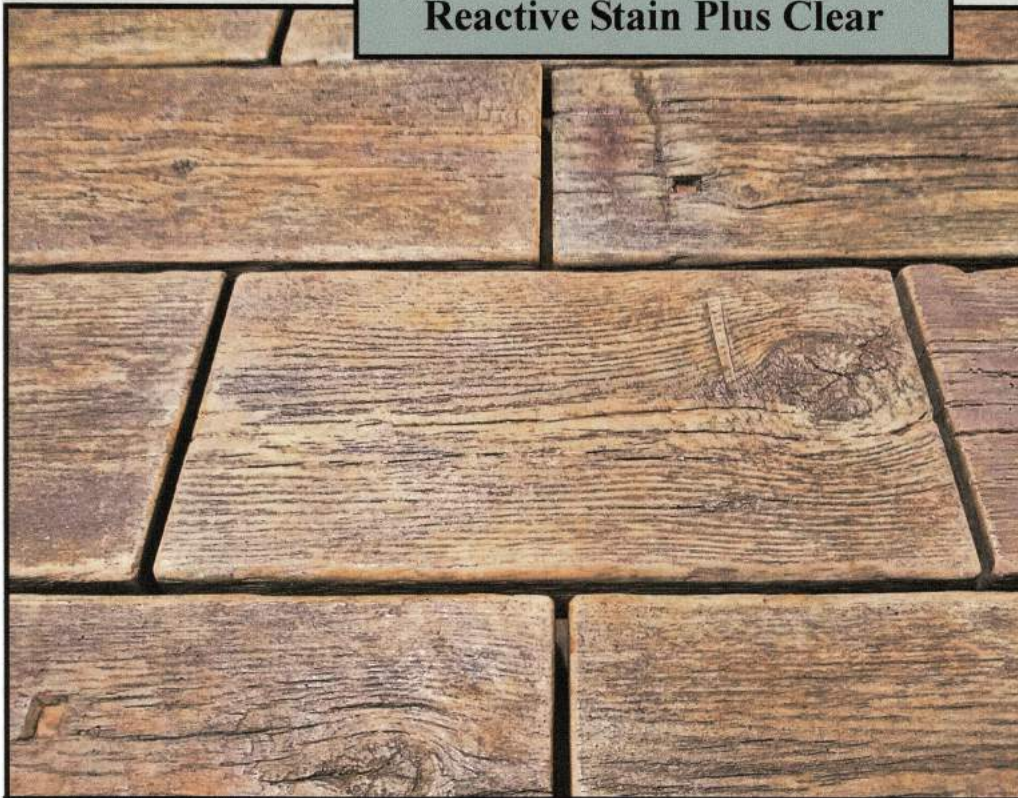

Concrete Pavers & Stepping Stones

Unique & Distinctive

JAN 2022

RR Tie Pavers

6 Different Profiles

Reactive Stain Plus Clear

Three Color Options:

Bronze Brown Above

Weathered Grey Below

Plain. No Stain or Sealer
(Not Shown)

Full Paver: 2 3/8" x 9" x 17 1/4". 26.5 lbs. \$16.90 Ea. Stained & Sealed
Plain \$12.90 Ea. No Stain or Sealer

Half Paver: 2 3/8" x 9" x 8 5/8". 13.25 lbs. \$8.45 Ea. Stained & Sealed
Plain \$6.45 Ea. No Stain or Sealer