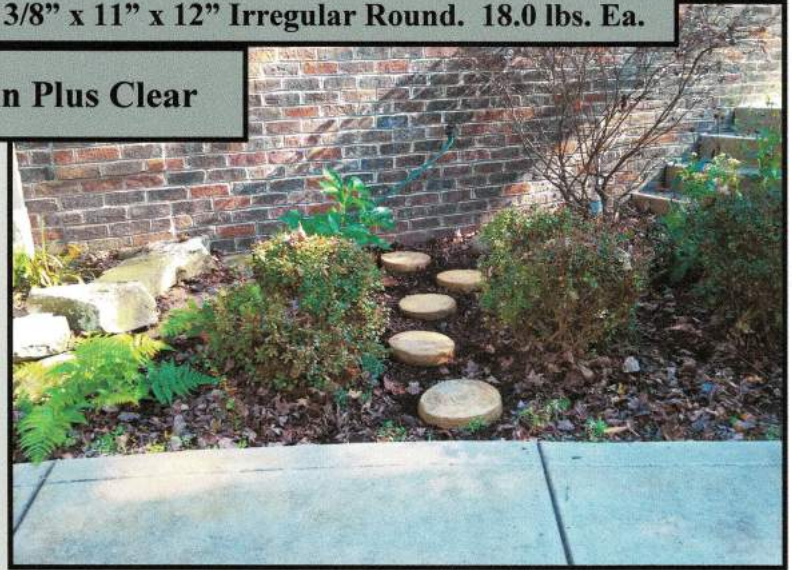

Weathered Grey Below

Plain. No Stain or Sealer
(Not Shown)

Full Paver: 2 3/8" x 9" x 17 1/4". 26.5 lbs. \$16.90 Ea. Stained & Sealed
Plain \$12.90 Ea. No Stain or Sealer

Half Paver: 2 3/8" x 9" x 8 5/8". 13.25 lbs. \$8.45 Ea. Stained & Sealed
Plain \$6.45 Ea. No Stain or Sealer

MARMIKCO.COM

1765 Business Route 66 North, Greensburg, PA 15601

724-837-4399

Concrete Pavers & Stepping Stones

Unique & Distinctive

Log Stepping Stones

2 Profiles

2 3/8" x 11" x 11" Round. 16.5 lbs. Ea.

2 3/8" x 11" x 12" Irregular Round. 18.0 lbs. Ea.

Reactive Stain Plus Clear

THREE COLOR OPTIONS:

Bronze Brown	Above	\$12.90 Ea.
Weathered Grey	Below	\$12.90 Ea.
Plain. No Stain or Sealer.	Not Shown	\$ 9.90 Ea.